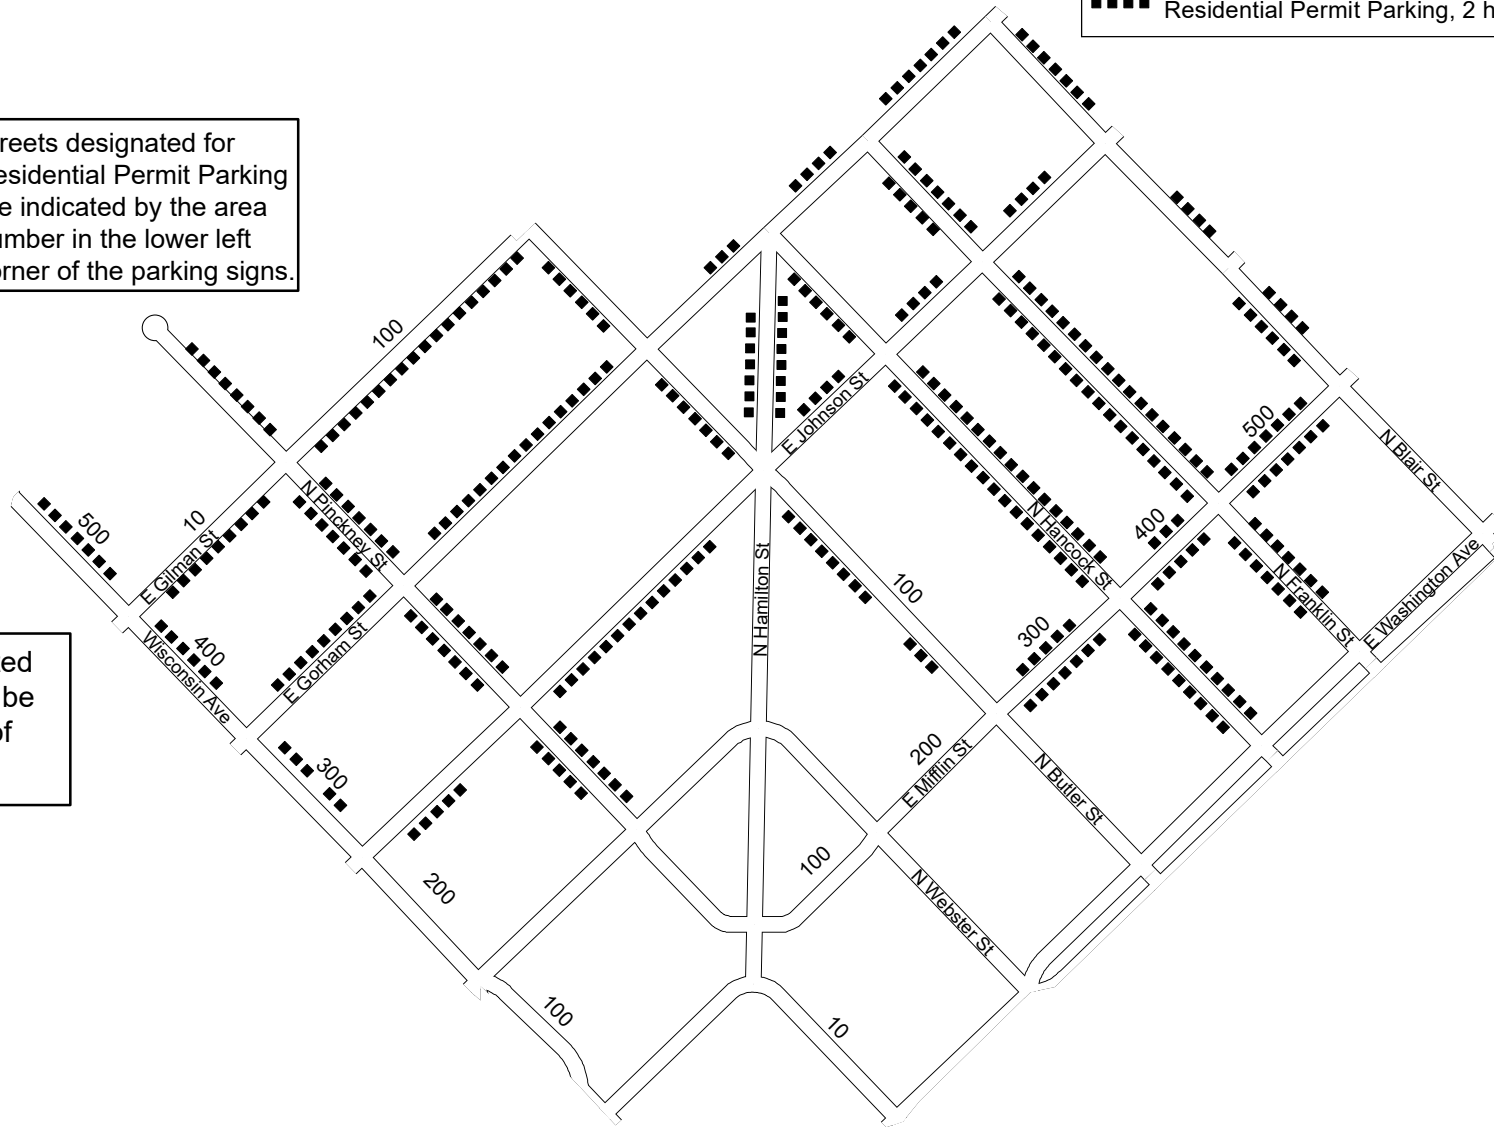

Area 2 Residential Permit Parking Program

Area Designation

Streets designated for Residential Permit Parking are indicated by the area number in the lower left corner of the parking signs.

RP3 restrictions
■■■■ Residential Permit Parking, 2 hour limit

* This map is updated regularly but may be outdated at time of viewing.

0 200 Feet

Map date: 6/05/2024

IMPORTANT: RP3 permit applies only when no other restrictions are in effect. This map only shows locations where RP3 parking is permitted, not other restriction in the same area. Parkers must comply with ALL posted parking restrictions. This map is provided for informational purposes only and should not be used to determine RP3 eligibility. For restriction and eligibility information visit <https://www.cityofmadison.com/parking/permits/residential-parking-permits>