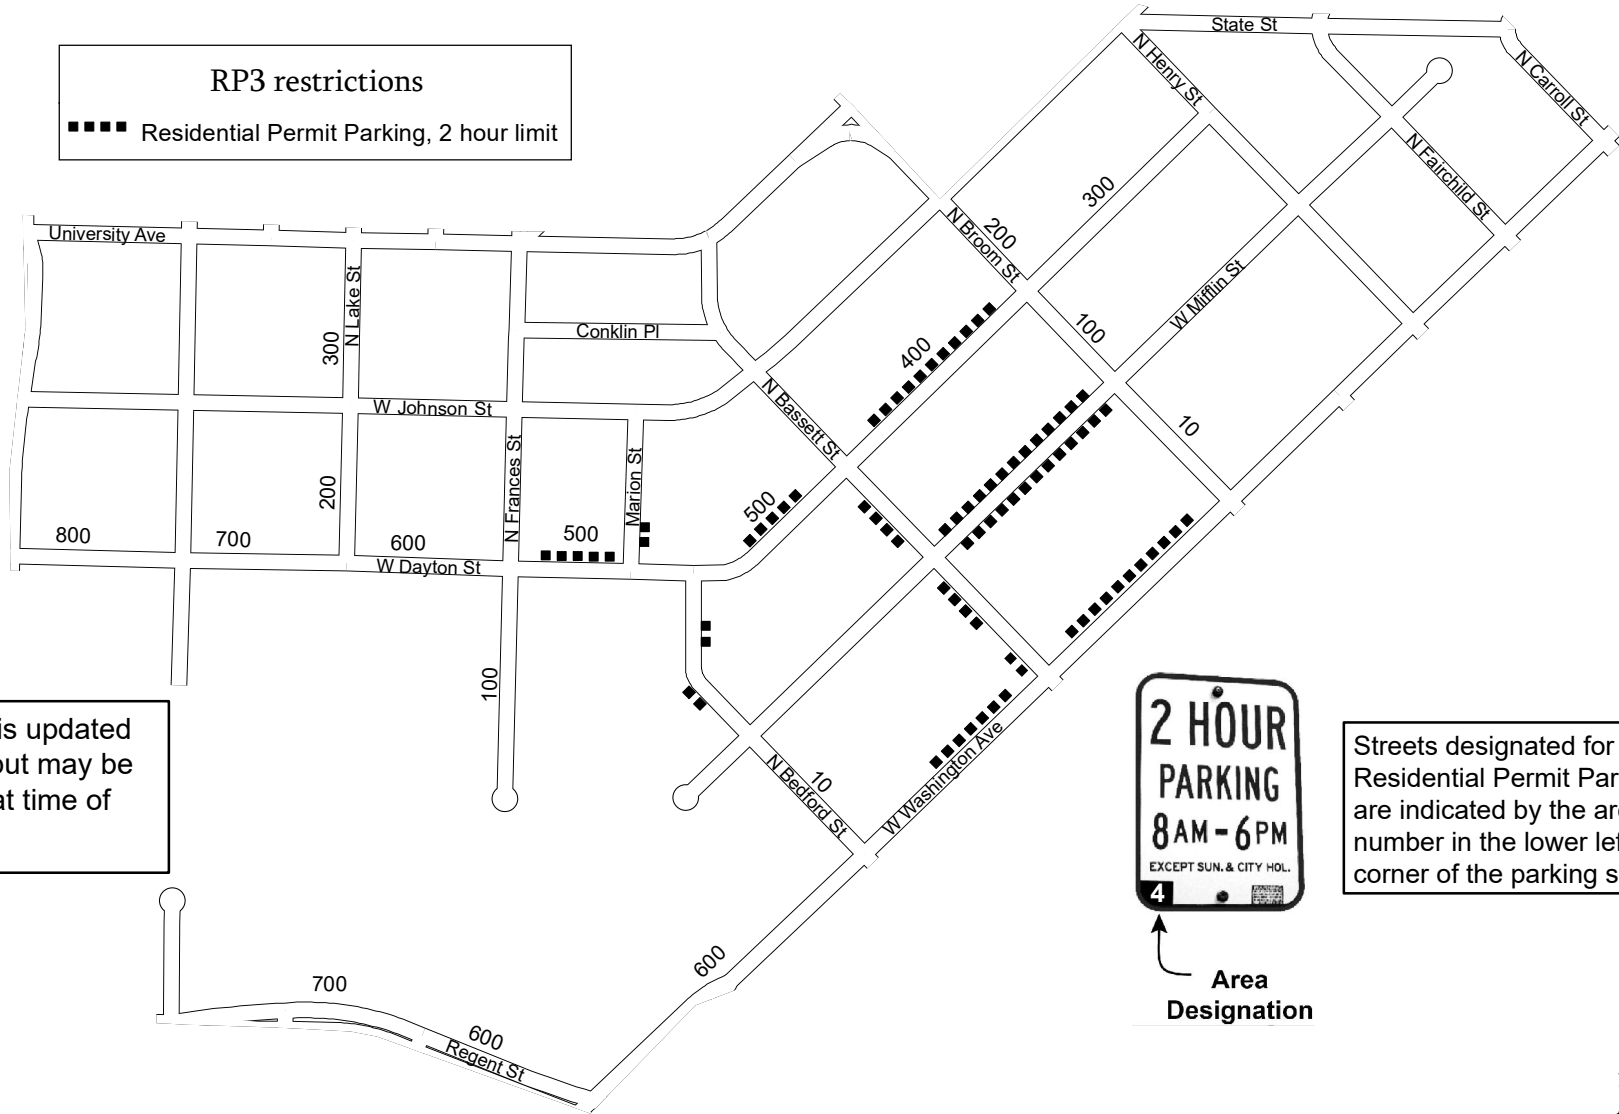

Area 4

Residential Permit Parking Program

RP3 restrictions
 ■■■■ Residential Permit Parking, 2 hour limit

* This map is updated regularly but may be outdated at time of viewing.

Area Designation

Streets designated for Residential Permit Parking are indicated by the area number in the lower left corner of the parking signs.

IMPORTANT: RP3 permit applies only when no other restrictions are in effect. This map only shows locations where RP3 parking is permitted, not other restriction in the same area. Parkers must comply with ALL posted parking restrictions. This map is provided for informational purposes only and should not be used to determine RP3 eligibility. For restriction and eligibility information visit <https://www.cityofmadison.com/parking/permits/residential-parking-permits>