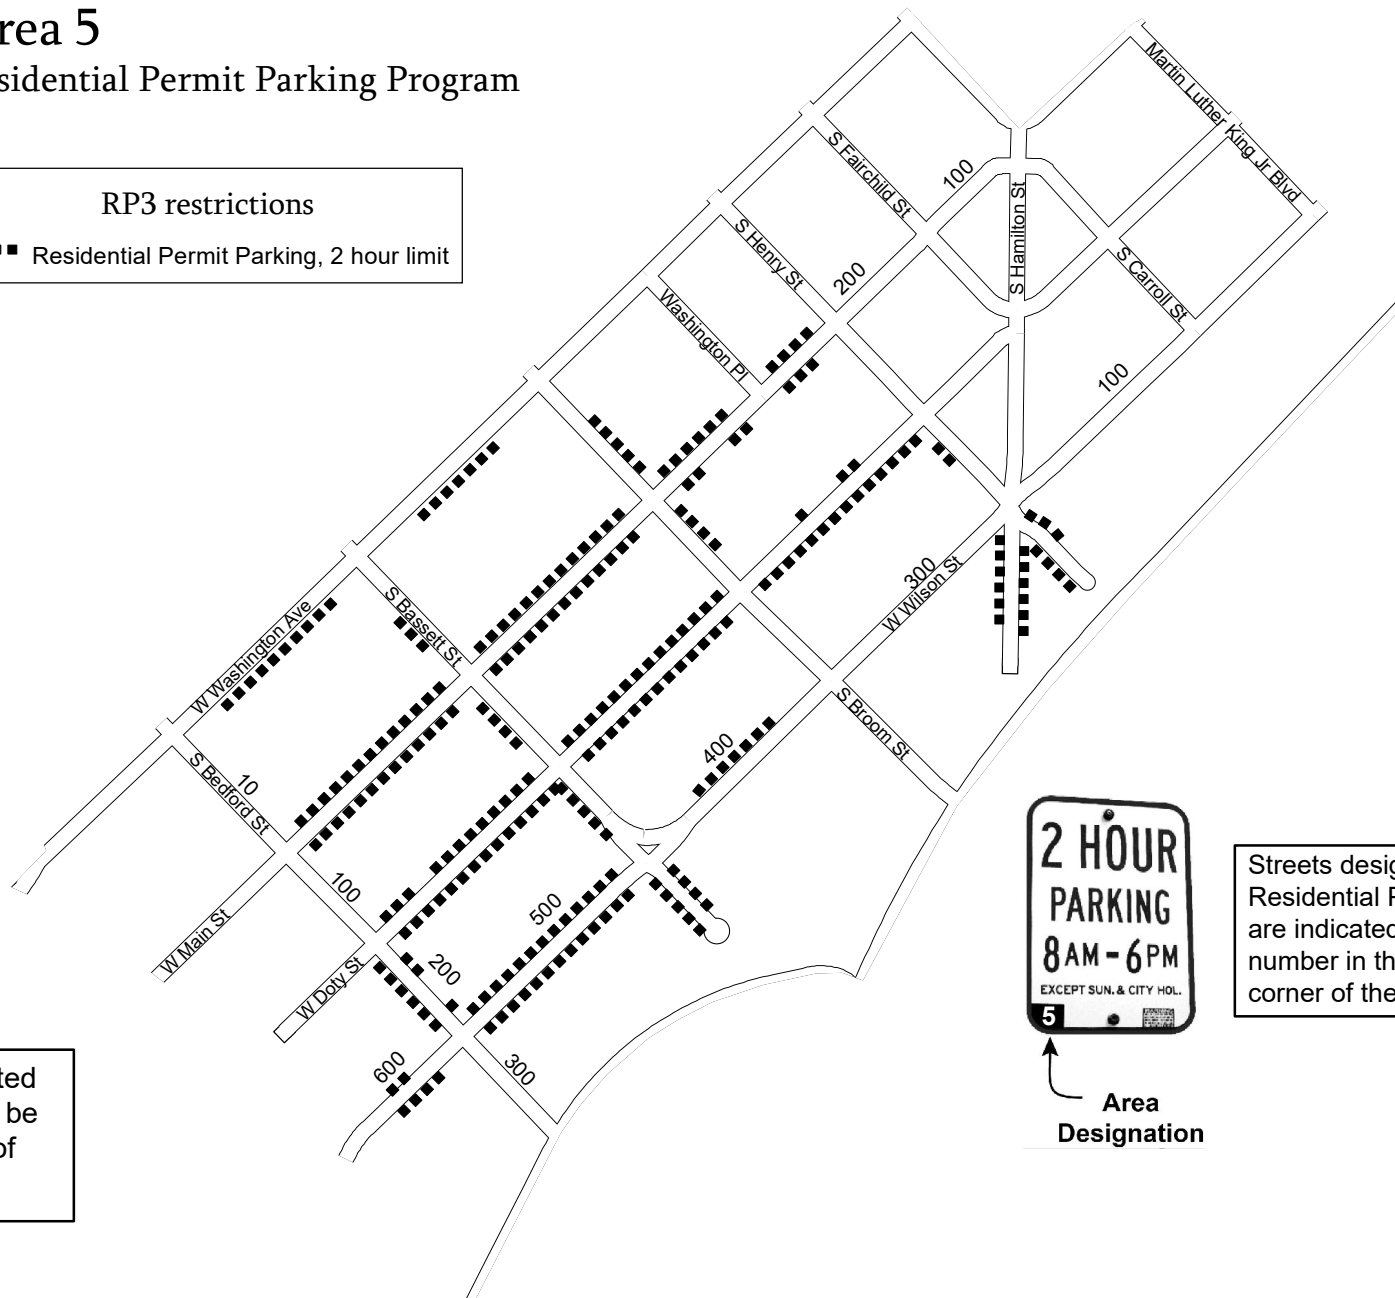

# Area 5

## Residential Permit Parking Program

RP3 restrictions

■■■■ Residential Permit Parking, 2 hour limit

Streets designated for Residential Permit Parking are indicated by the area number in the lower left corner of the parking signs.

\* This map is updated regularly but may be outdated at time of viewing.

**IMPORTANT:** RP3 permit applies only when no other restrictions are in effect. This map only shows locations where RP3 parking is permitted, not other restriction in the same area. Parkers must comply with ALL posted parking restrictions. This map is provided for informational purposes only and should not be used to determine RP3 eligibility. For restriction and eligibility information visit <https://www.cityofmadison.com/parking/permits/residential-parking-permits>