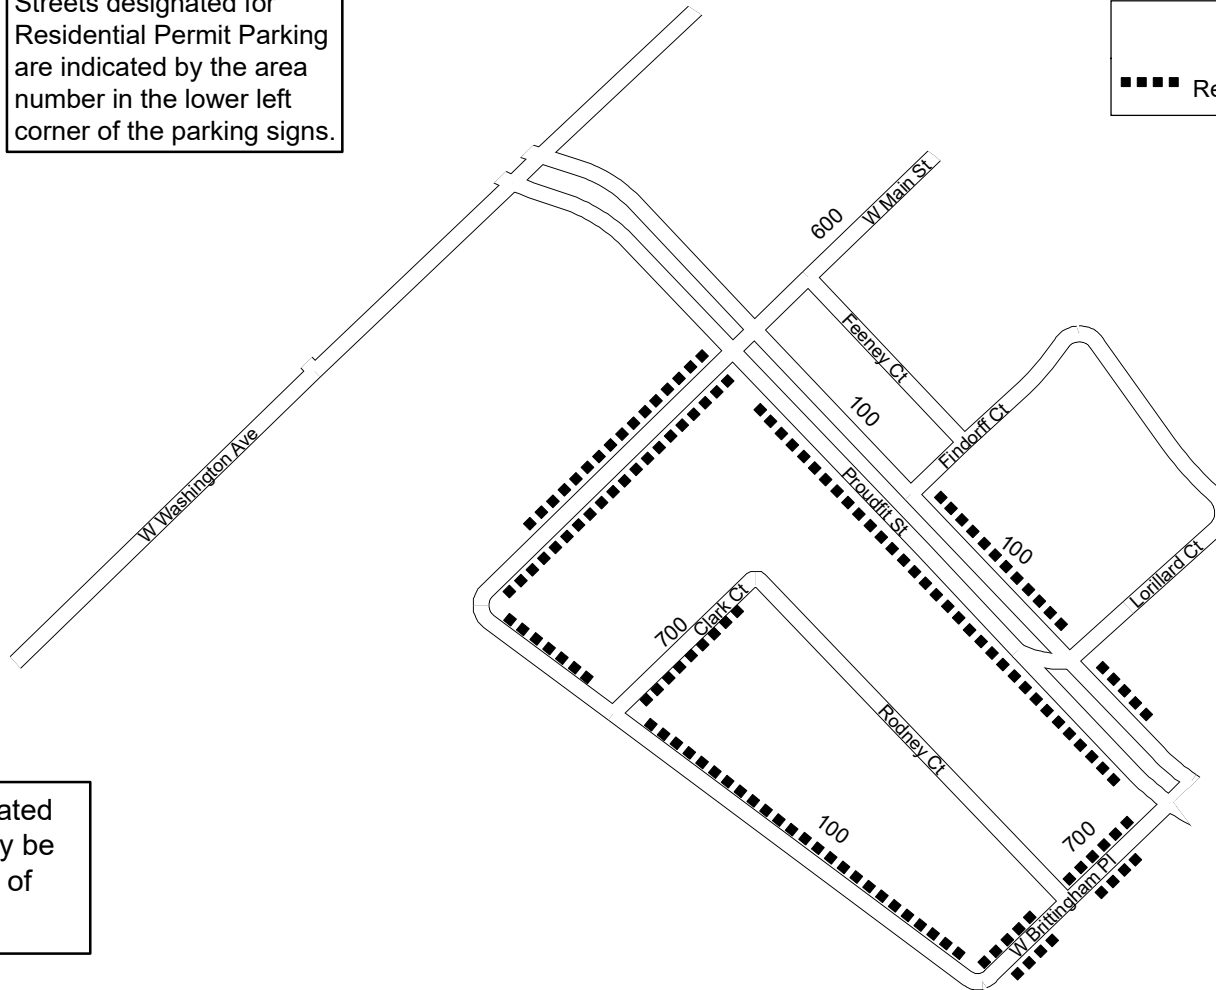

Area 6 Residential Permit Parking Program

Area Designation

Streets designated for Residential Permit Parking are indicated by the area number in the lower left corner of the parking signs.

RP3 restrictions
■■■■ Residential Permit Parking, 2 hour limit

* This map is updated regularly but may be outdated at time of viewing.

IMPORTANT: RP3 permit applies only when no other restrictions are in effect. This map only shows locations where RP3 parking is permitted, not other restriction in the same area. Parkers must comply with ALL posted parking restrictions. This map is provided for informational purposes only and should not be used to determine RP3 eligibility. For restriction and eligibility information visit <https://www.cityofmadison.com/parking/permits/residential-parking-permits>

0 200 Feet

Map date: 6/05/2024