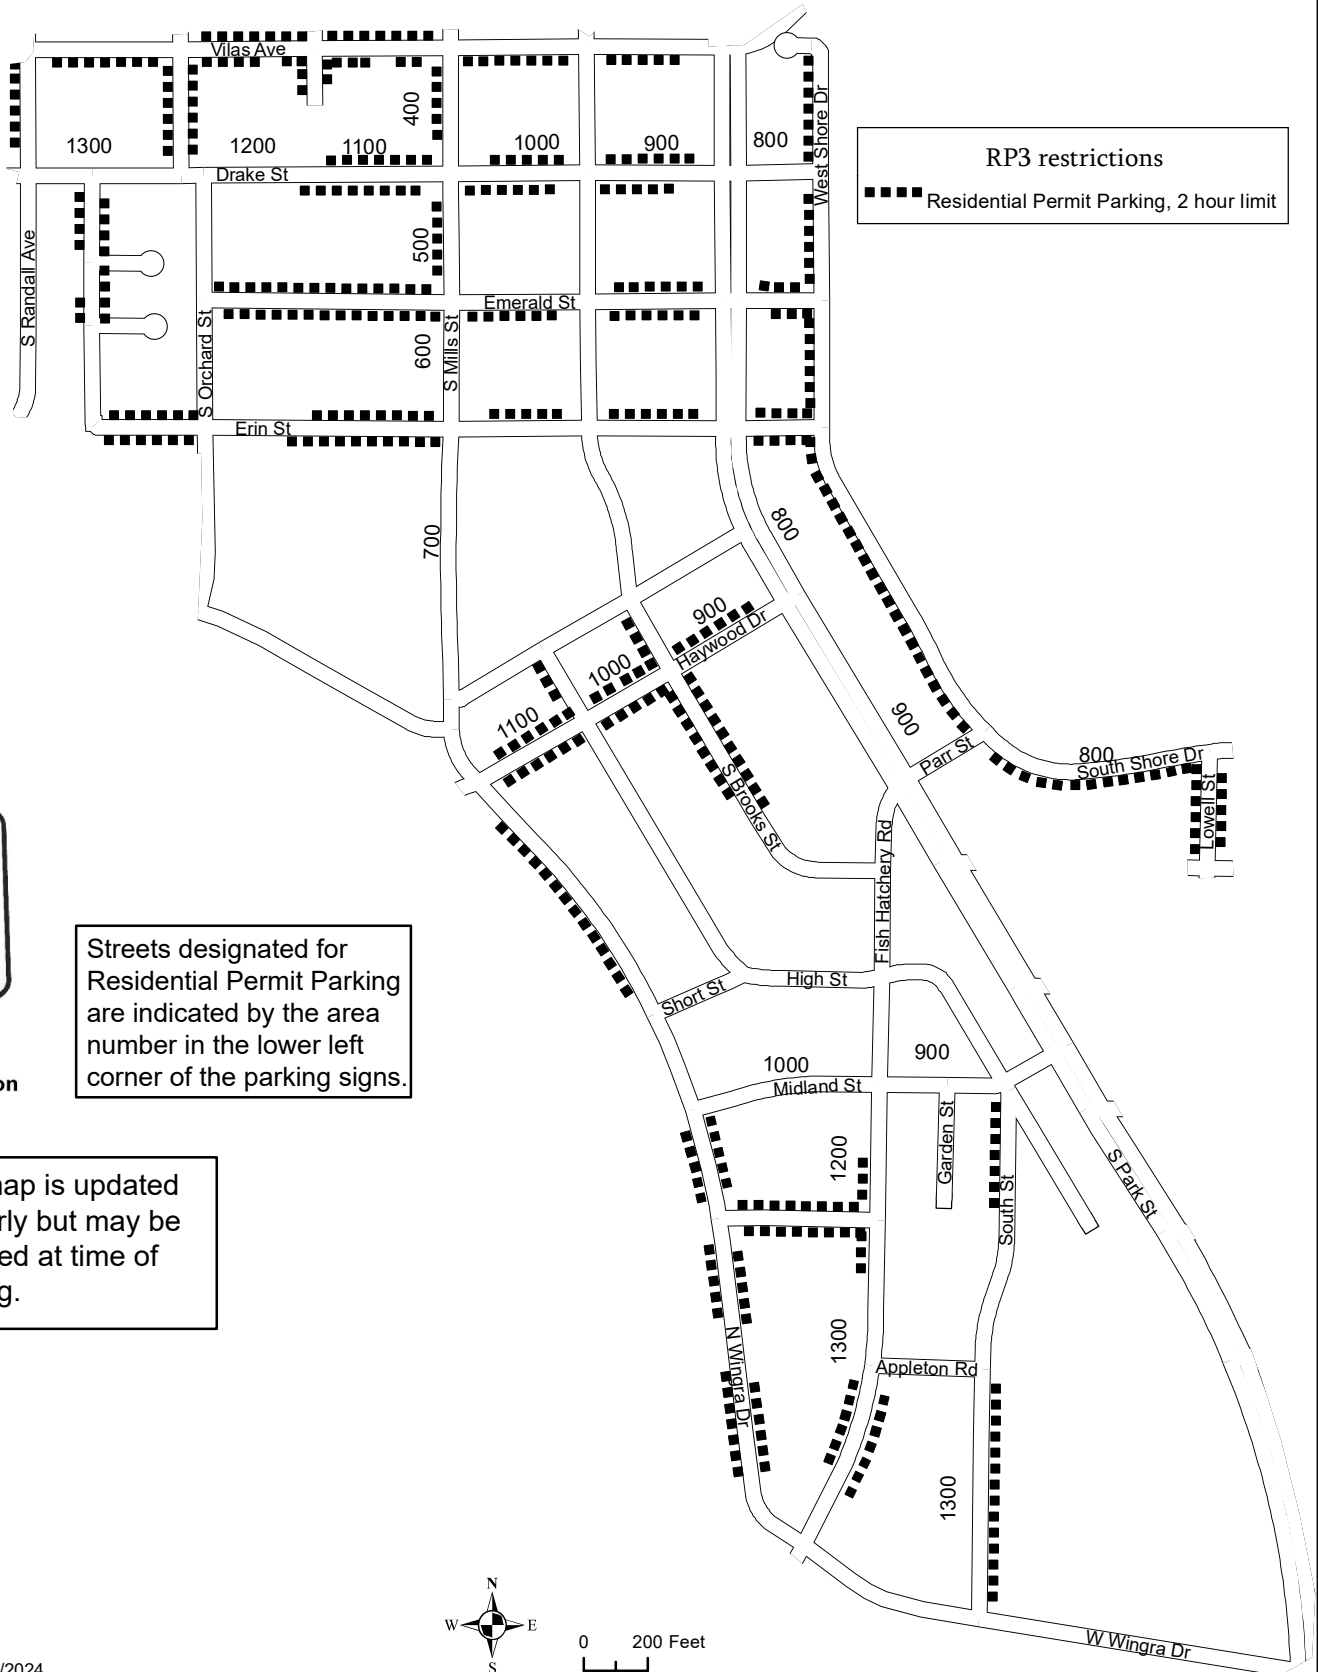

Area 7 Residential Permit Parking Program

Streets designated for Residential Permit Parking are indicated by the area number in the lower left corner of the parking signs.

* This map is updated regularly but may be outdated at time of viewing.

Map date: 6/05/2024

IMPORTANT: RP3 permit applies only when no other restrictions are in effect. This map only shows locations where RP3 parking is permitted, not other restriction in the same area. Parkers must comply with ALL posted parking restrictions. This map is provided for informational purposes only and should not be used to determine RP3 eligibility. For restriction and eligibility information visit <https://www.cityofmadison.com/parking/permits/residential-parking-permits>