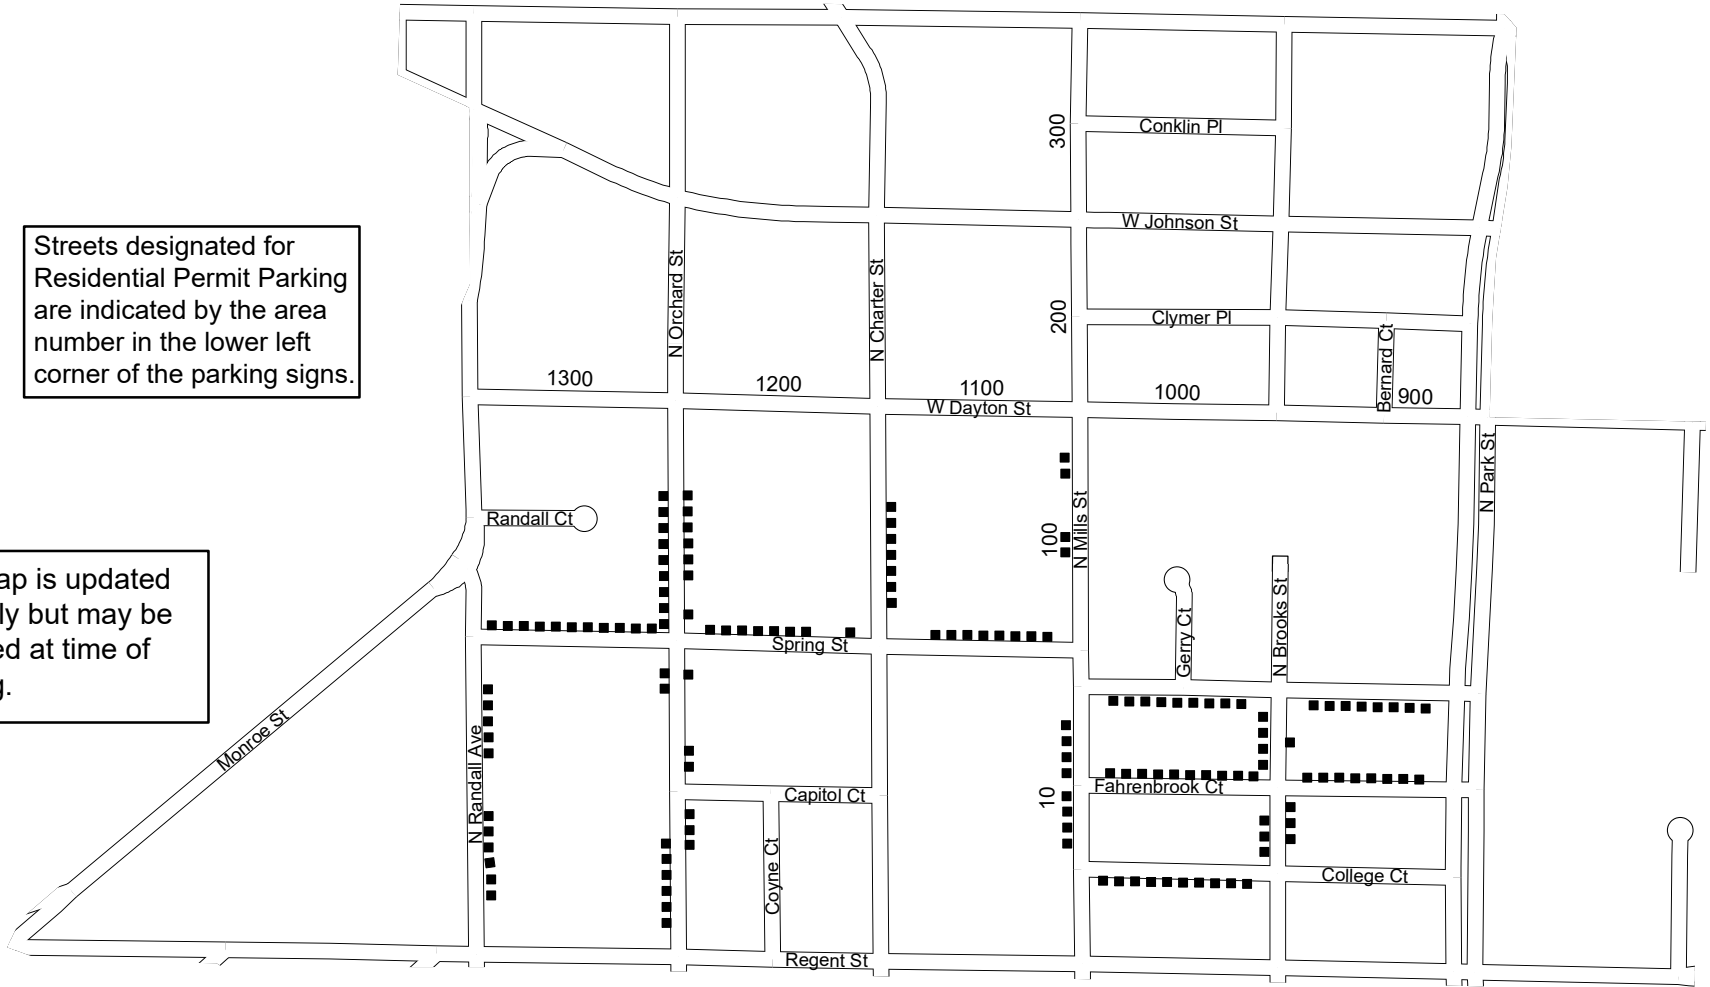

Area 9

Residential Permit Parking Program

RP3 restrictions
 ■■■ Residential Permit Parking, 2 hour limit

Area Designation

Streets designated for Residential Permit Parking are indicated by the area number in the lower left corner of the parking signs.

* This map is updated regularly but may be outdated at time of viewing.

0 200 Feet

Map date: 6/05/2024

IMPORTANT: RP3 permit applies only when no other restrictions are in effect. This map only shows locations where RP3 parking is permitted, not other restriction in the same area. Parkers must comply with ALL posted parking restrictions. This map is provided for informational purposes only and should not be used to determine RP3 eligibility. For restriction and eligibility information visit <https://www.cityofmadison.com/parking/permits/residential-parking-permits>