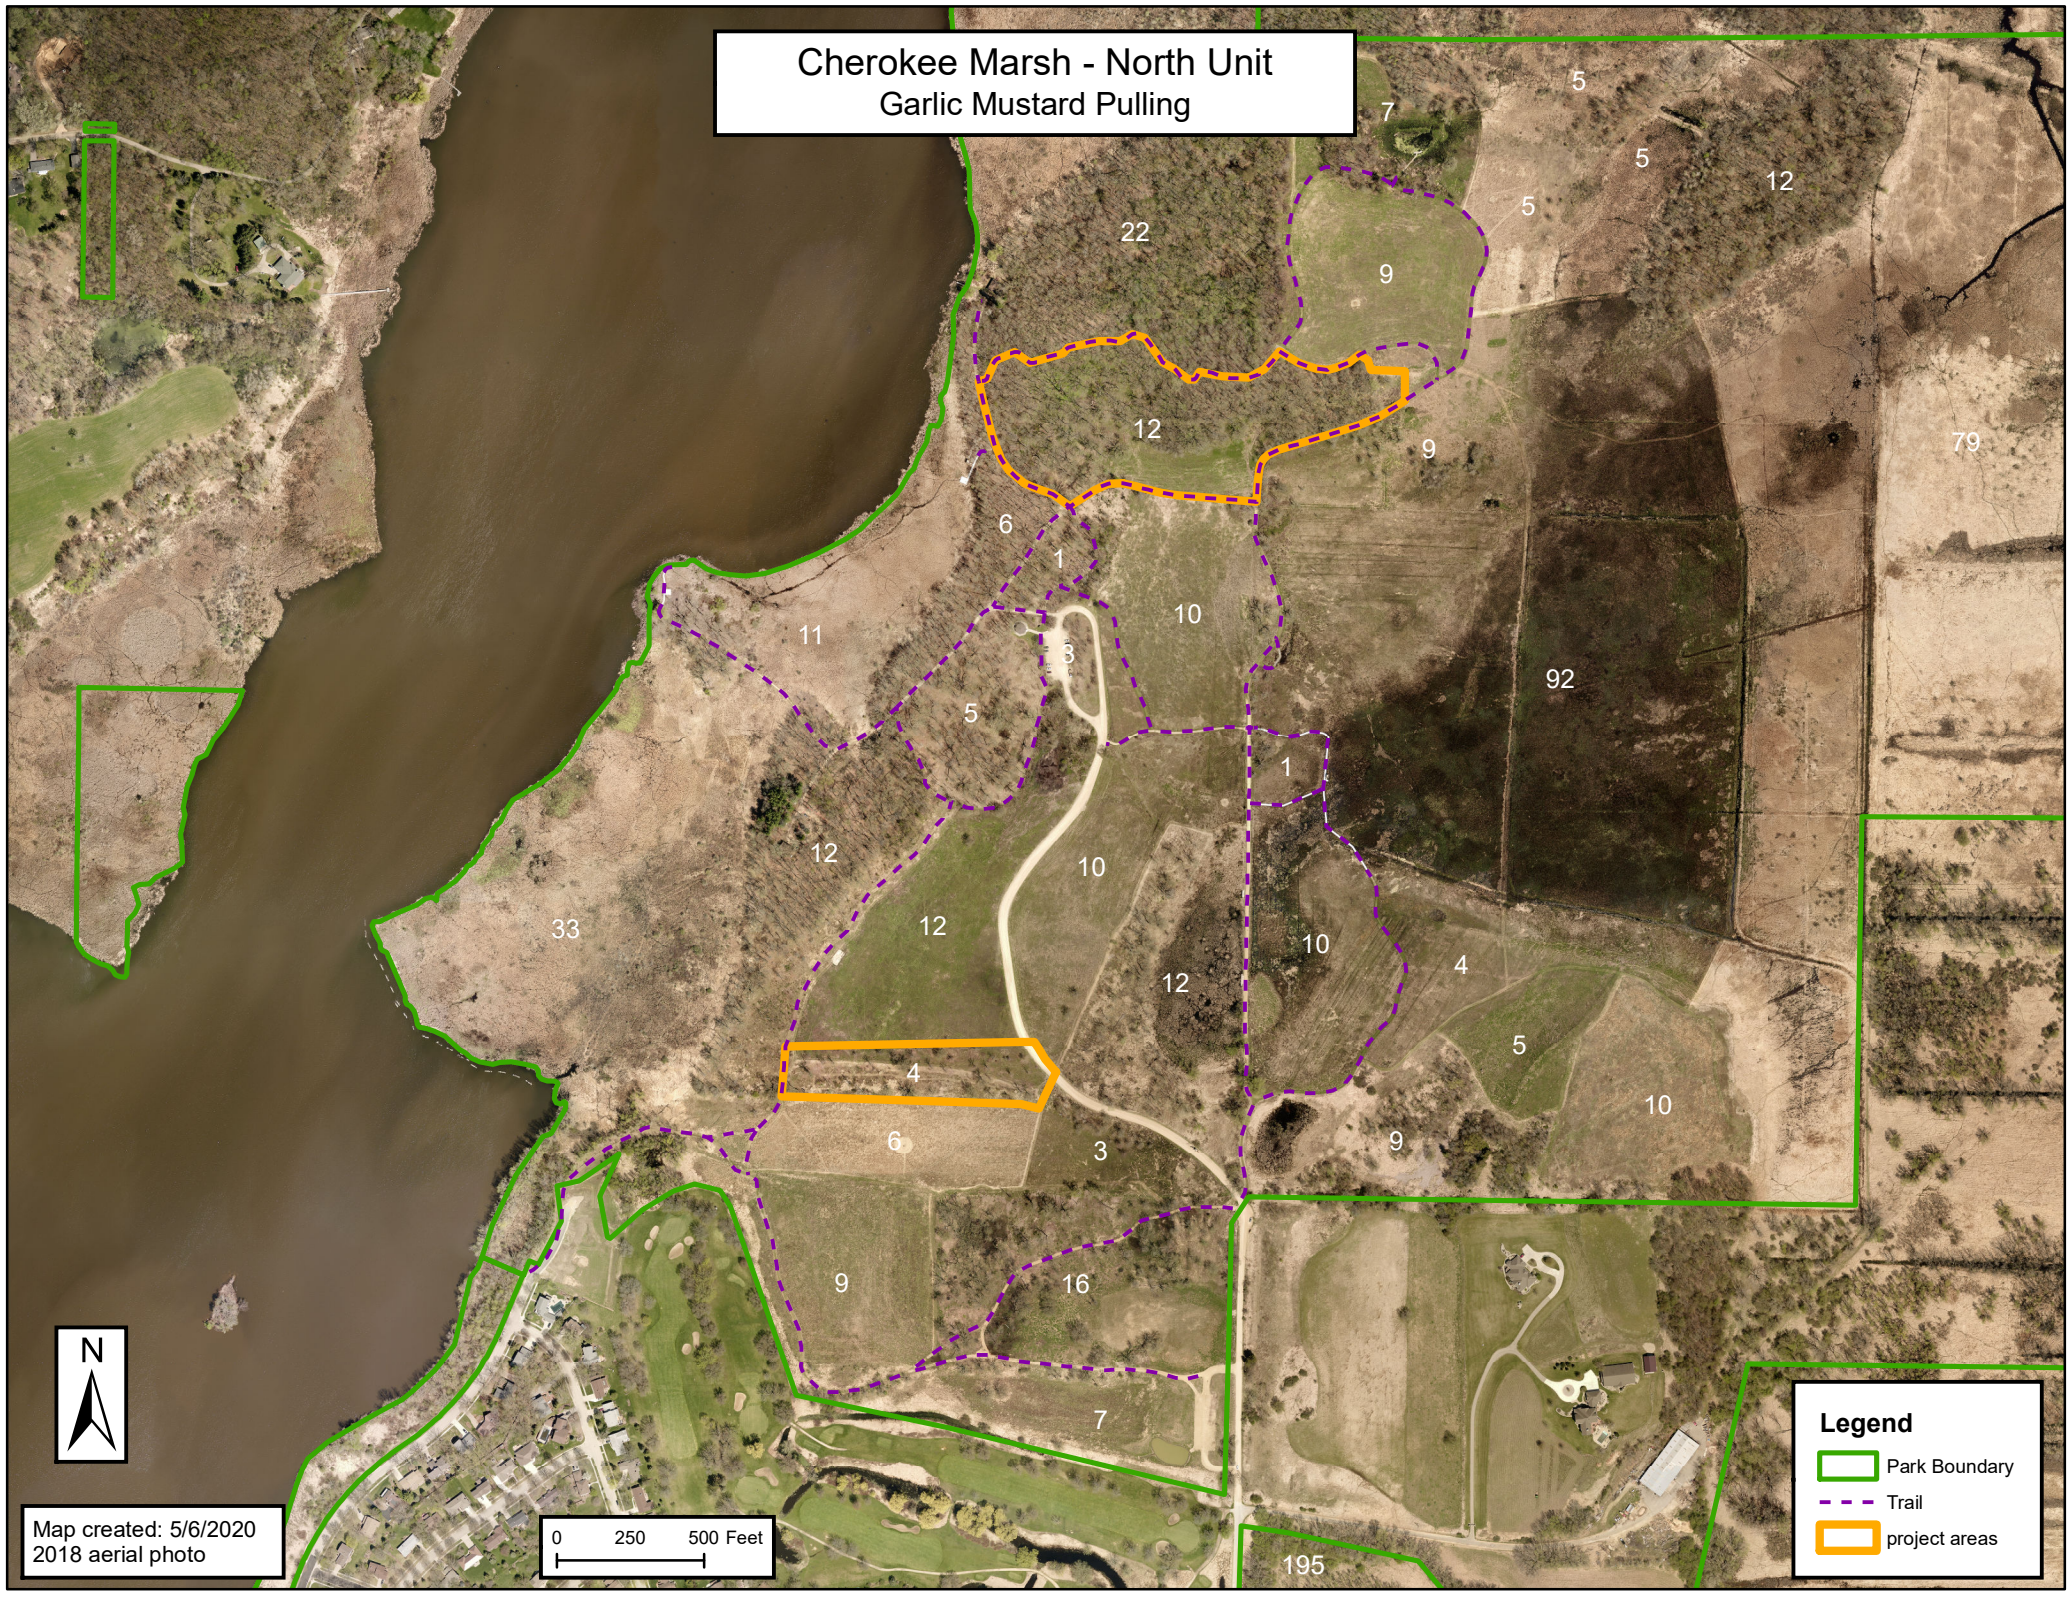

Cherokee Marsh - North Unit Garlic Mustard Pulling

Map created: 5/6/2020
2018 aerial photo

0 250 500 Feet

Legend

-  Park Boundary
-  Trail
-  project areas