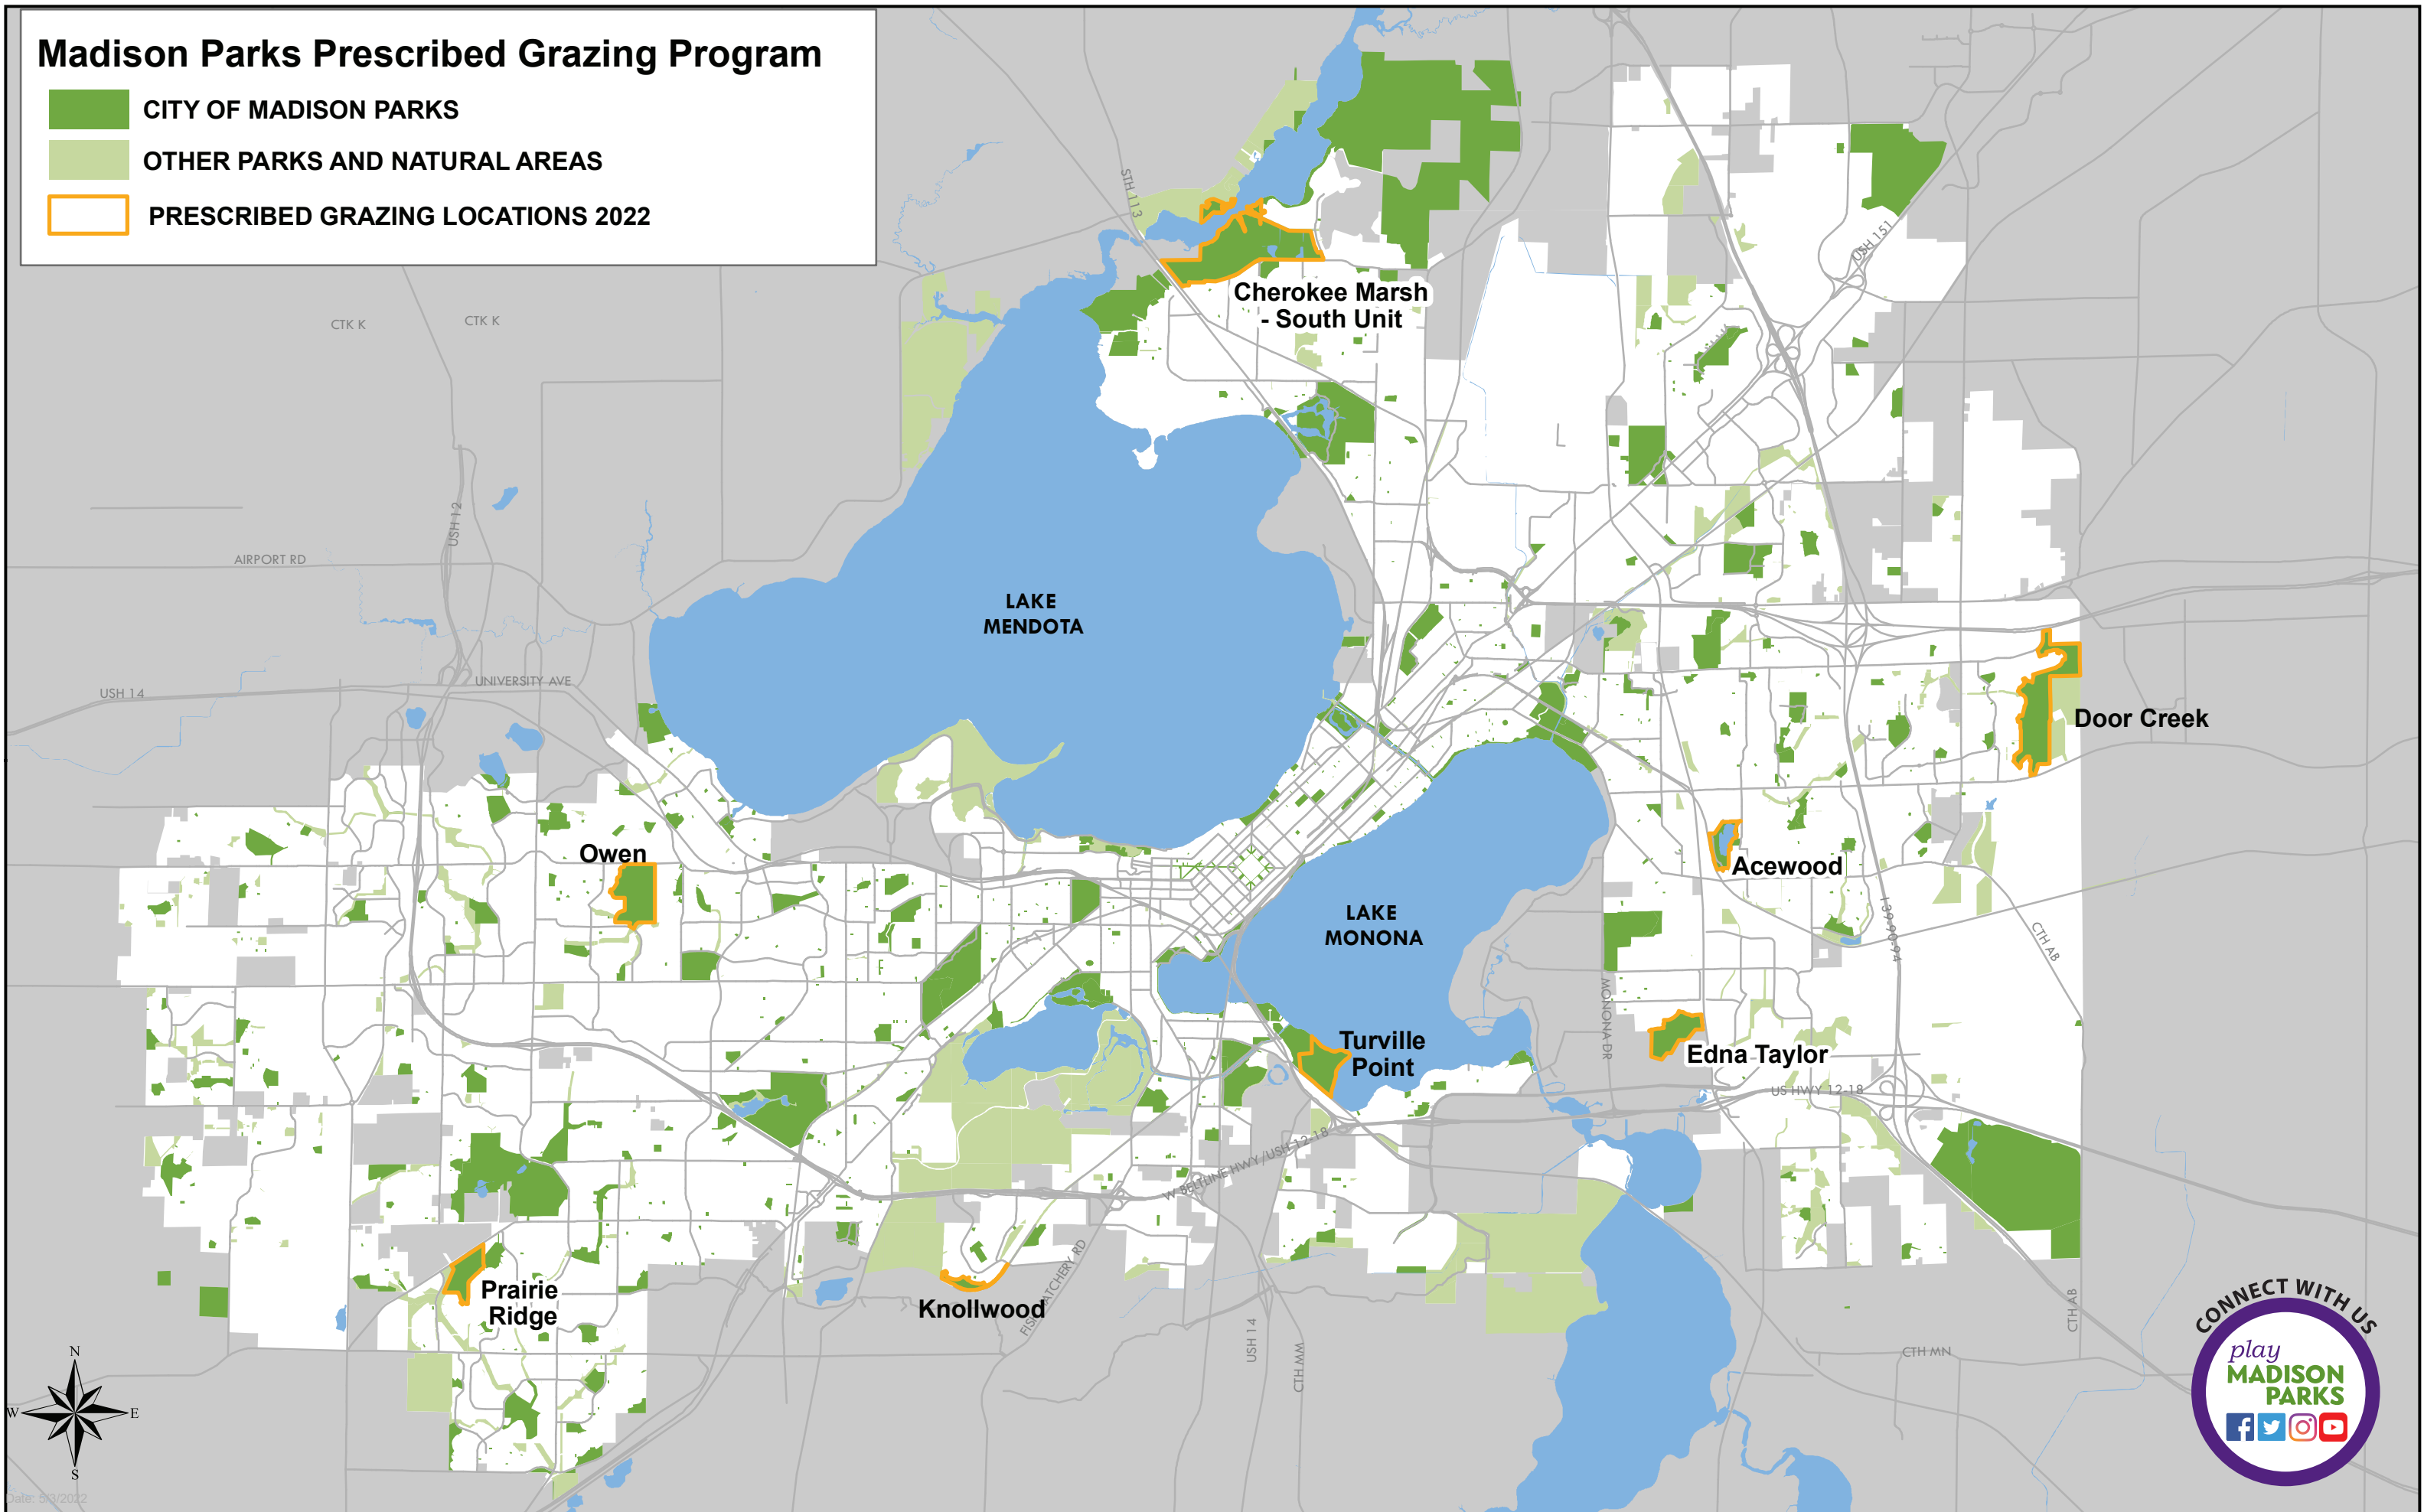

Madison Parks Prescribed Grazing Program

-  CITY OF MADISON PARKS
-  OTHER PARKS AND NATURAL AREAS
-  PRESCRIBED GRAZING LOCATIONS 2022

Date: 8/3/2022