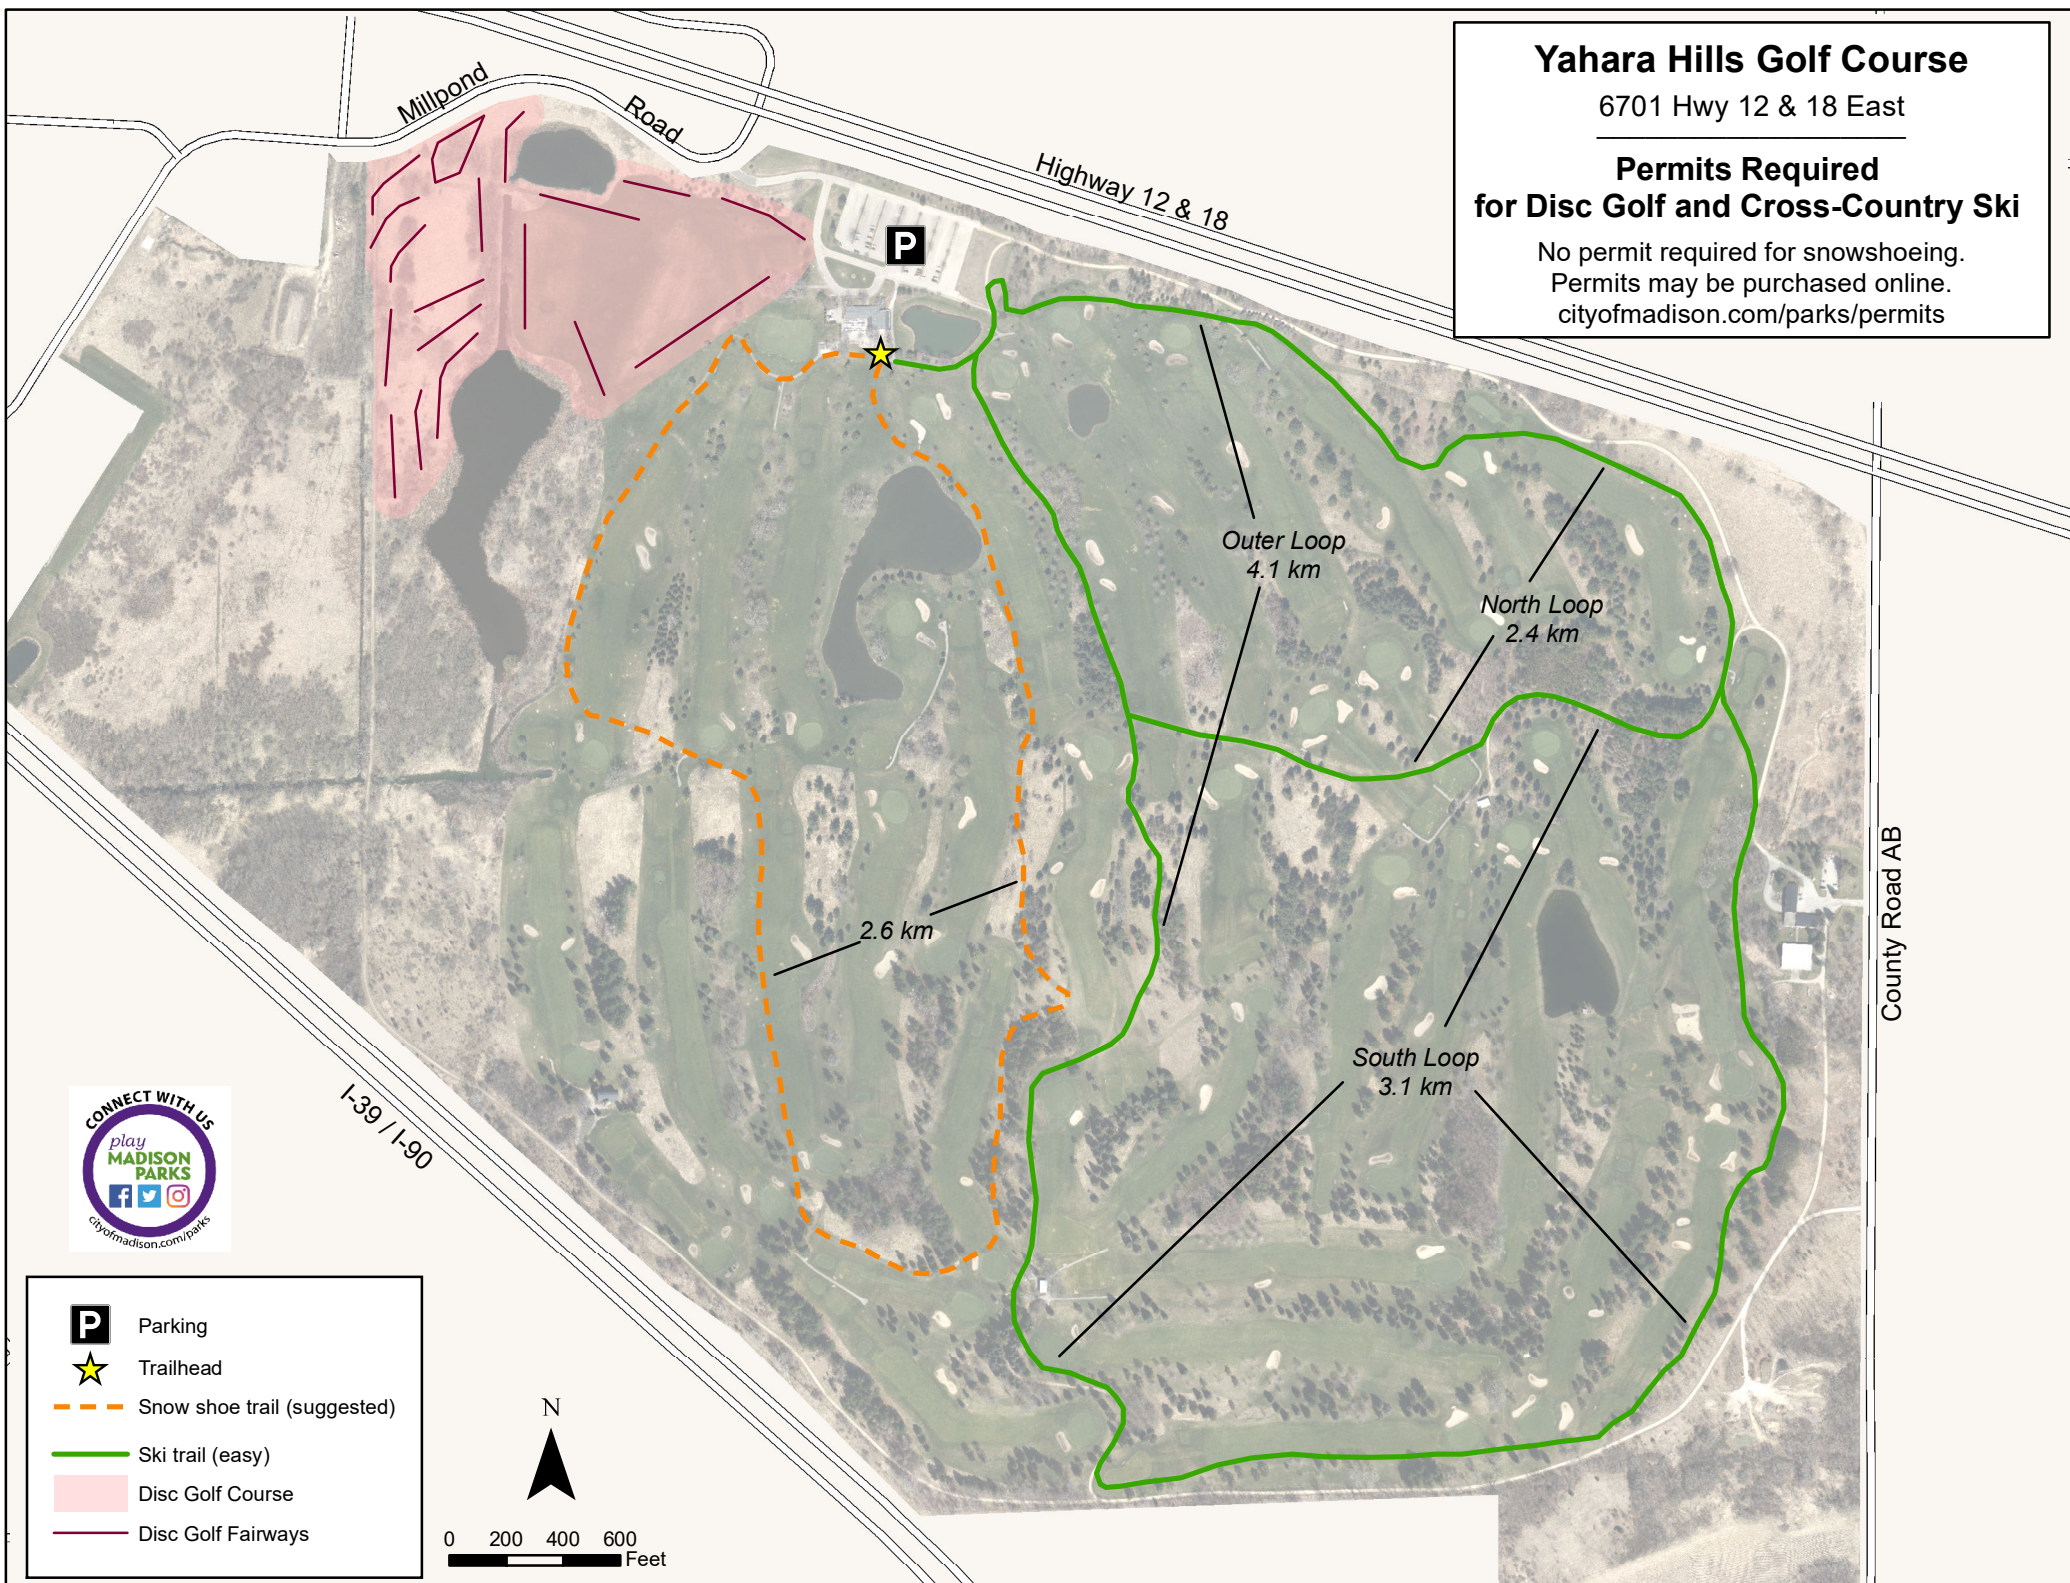

Yahara Hills Golf Course

6701 Hwy 12 & 18 East

Permits Required for Disc Golf and Cross-Country Ski

No permit required for snowshoeing.
Permits may be purchased online.
cityofmadison.com/parks/permits

- P** Parking
- ★ Trailhead
- Snow shoe trail (suggested)
- Ski trail (easy)
- Disc Golf Course
- Disc Golf Fairways