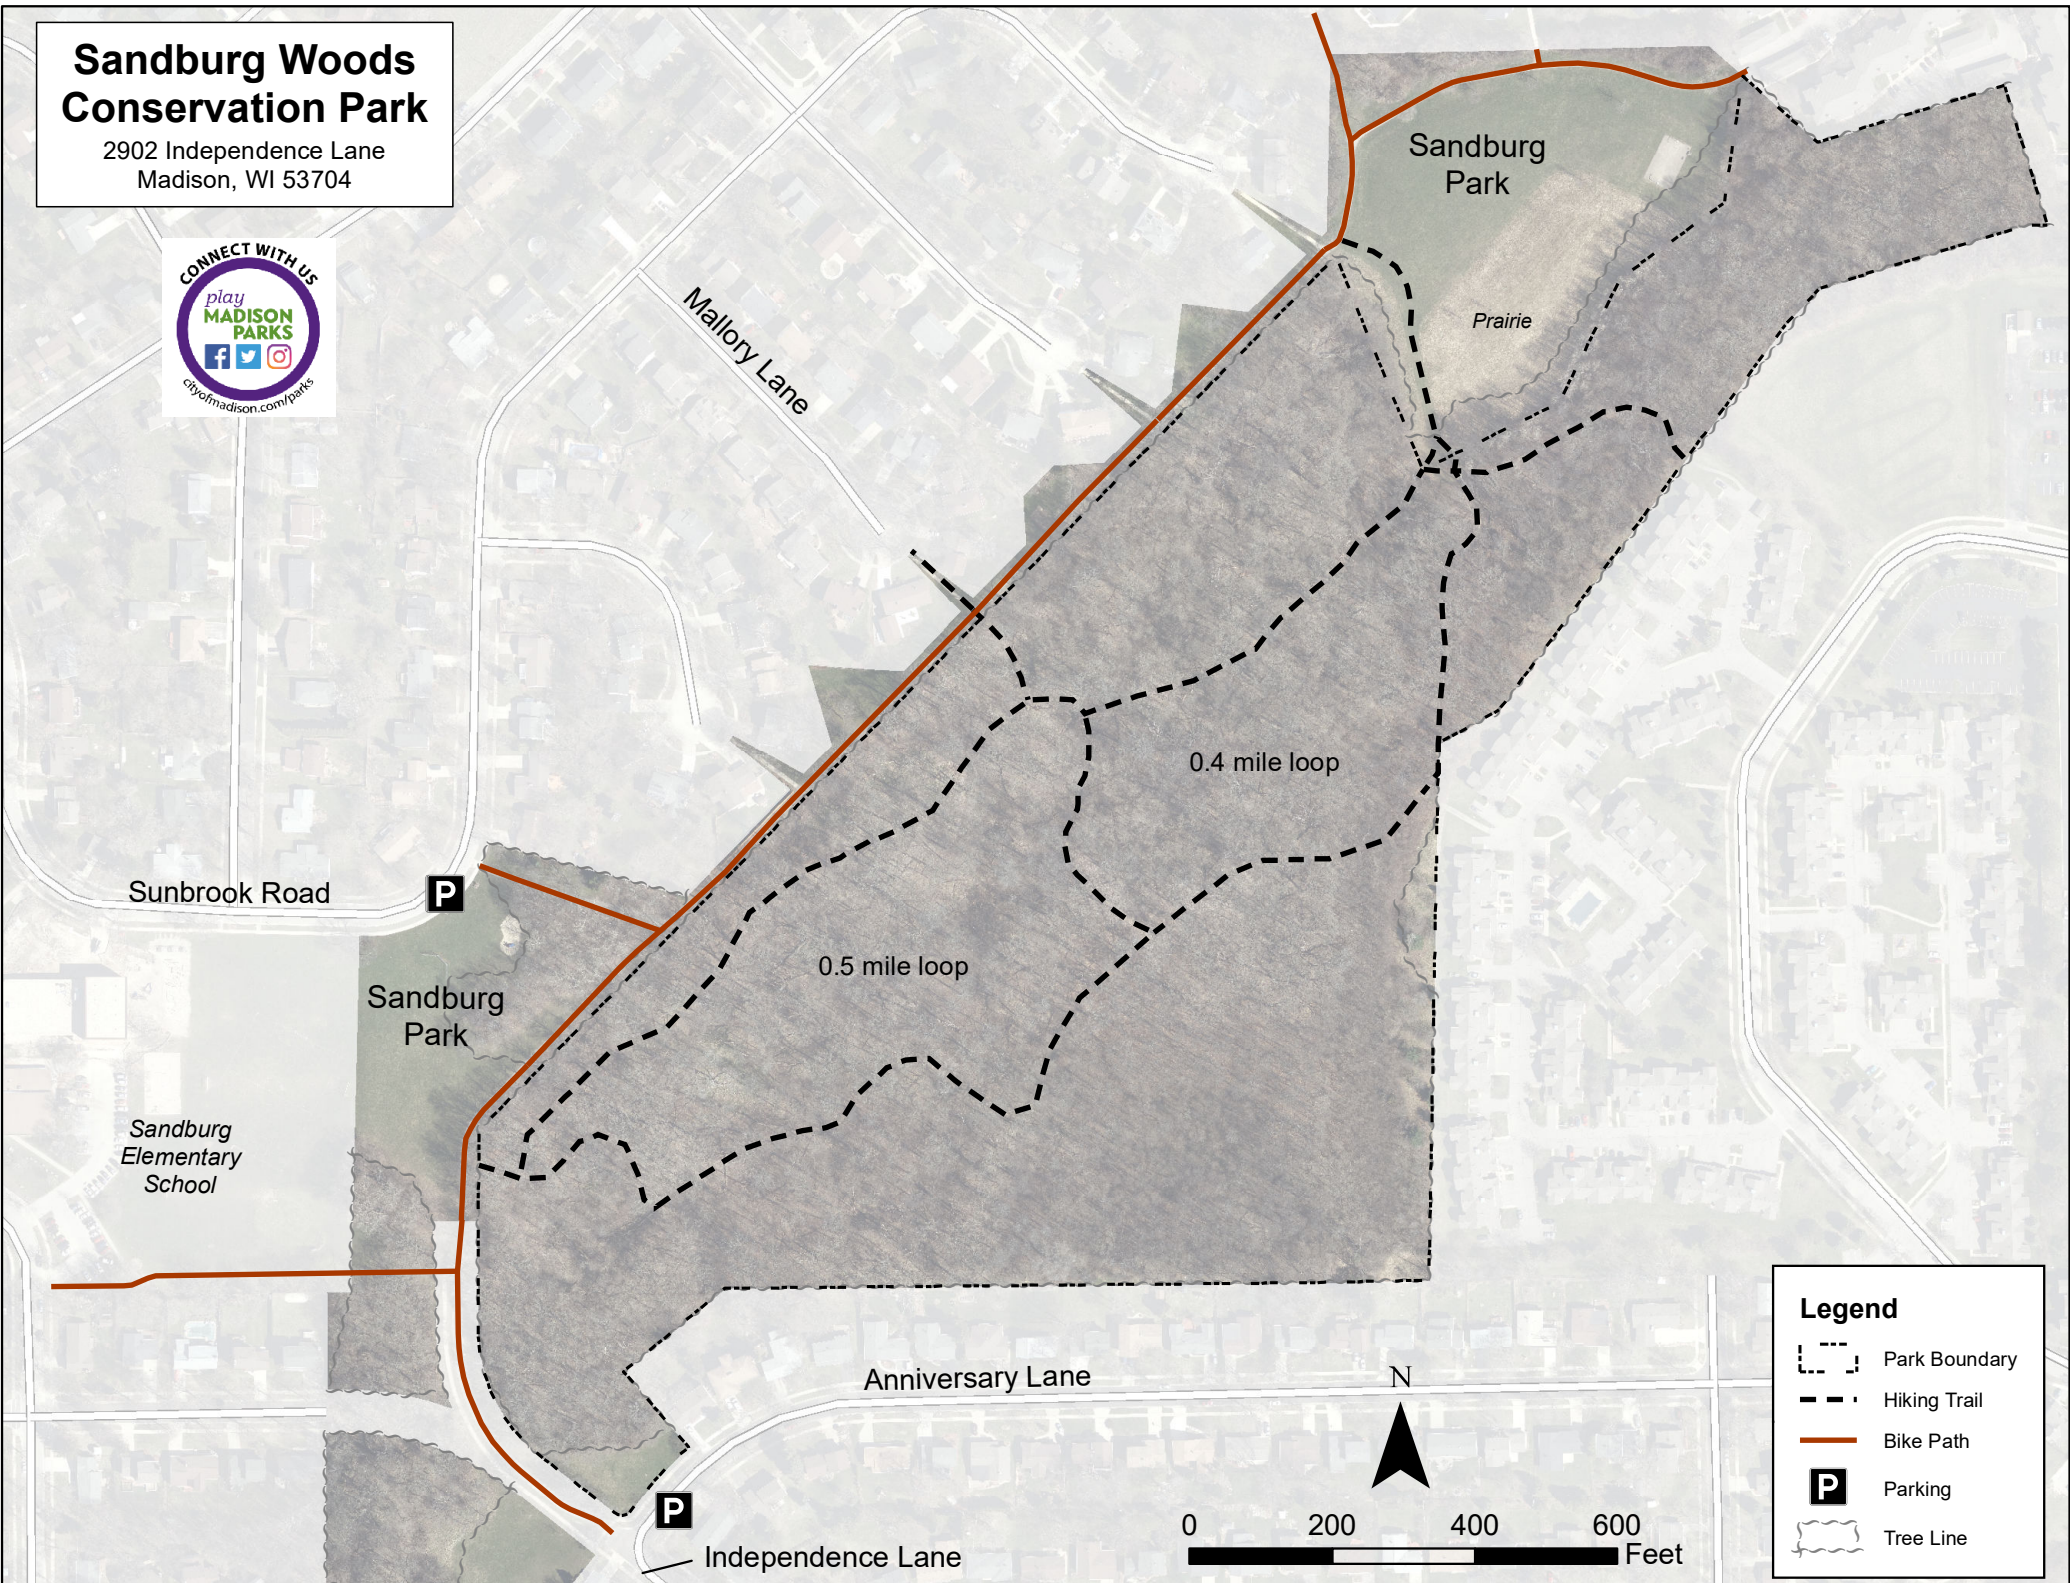

Sandburg Woods Conservation Park

2902 Independence Lane
Madison, WI 53704

Sunbrook Road

P

Sandburg Park

Sandburg Elementary School

0.5 mile loop

0.4 mile loop

Sandburg Park

Prairie

Anniversery Lane

N

P

Independence Lane

0 200 400 600 Feet

Legend

- Park Boundary
- Hiking Trail
- Bike Path
- Parking
- Tree Line