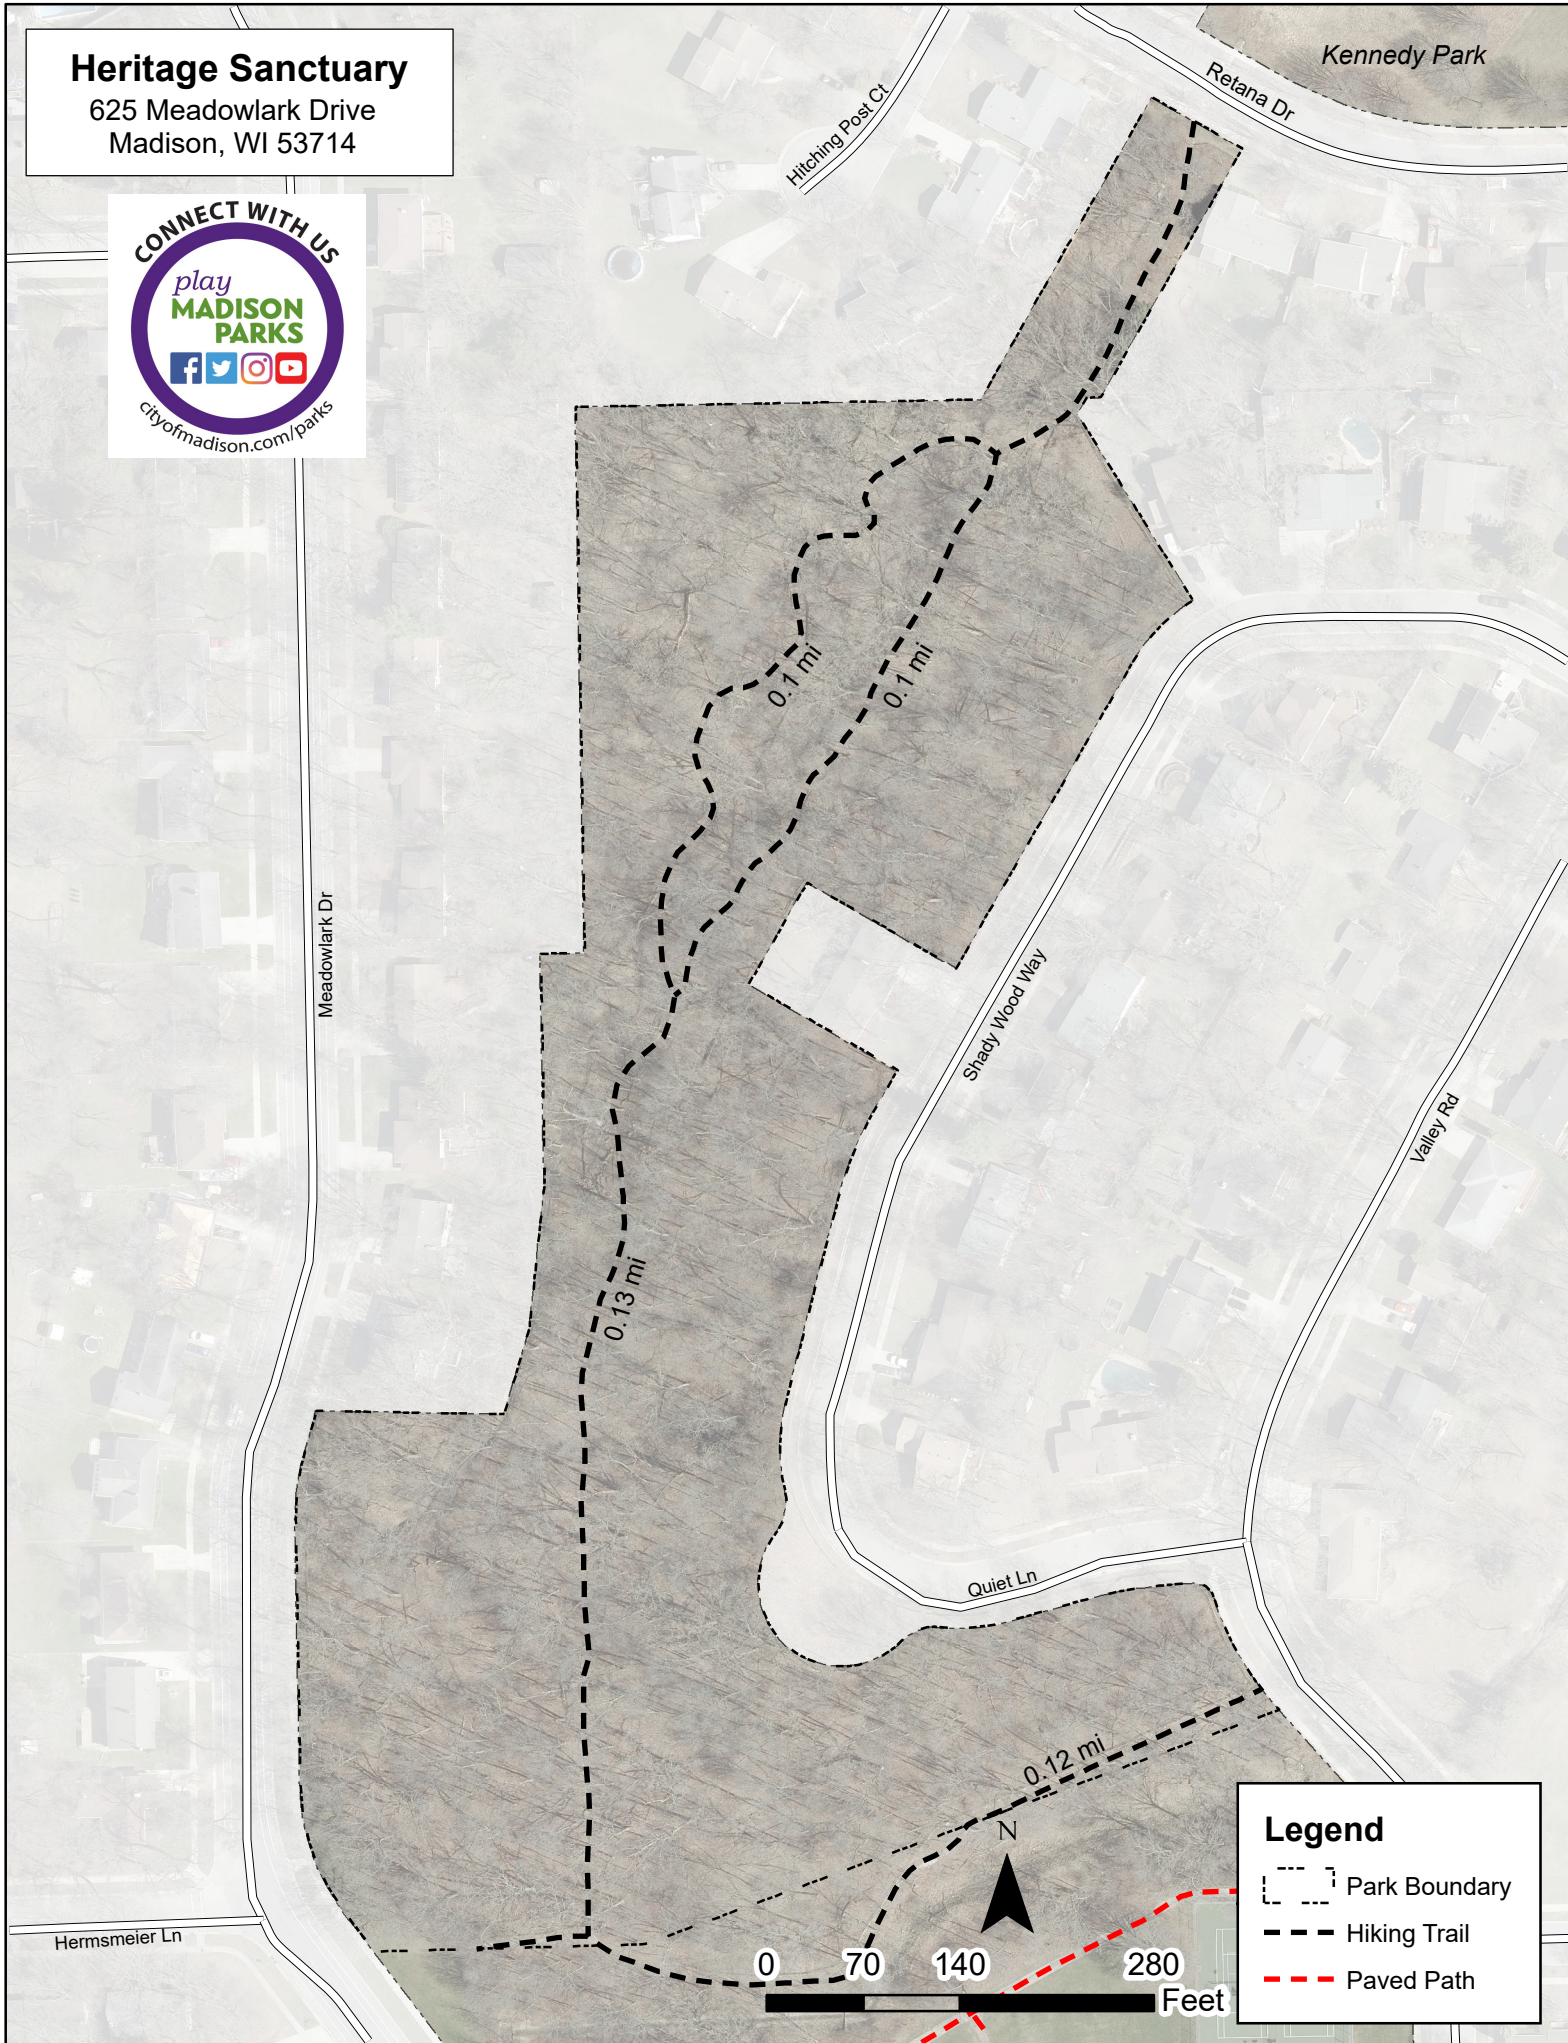

Heritage Sanctuary

625 Meadowlark Drive
Madison, WI 53714

Legend

- Park Boundary
- Hiking Trail
- Paved Path