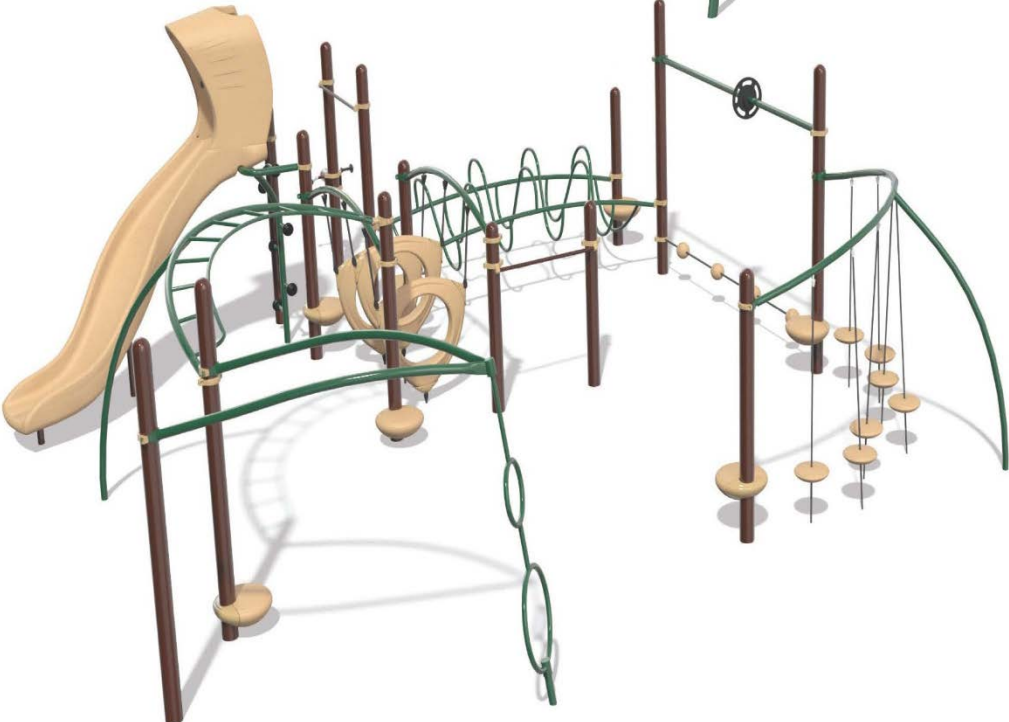

City of Madison Playground Options
Age Range: 5-12 Years Old

Company: GameTime

Company: Burke

City of Madison Playground Options
Age Range: 5-12 Years Old

Company: Landscape Structures

Company: Park and Play Structures

City of Madison Playground Options

Age Range: 2 -5 Years Old

Company: Burke

Company: GameTime

City of Madison Playground Options

Age Range: 2 -5 Years Old

Company: Park and Play Structures

Company: Landscape Structures

City of Madison Playground Options

Nature Nooks