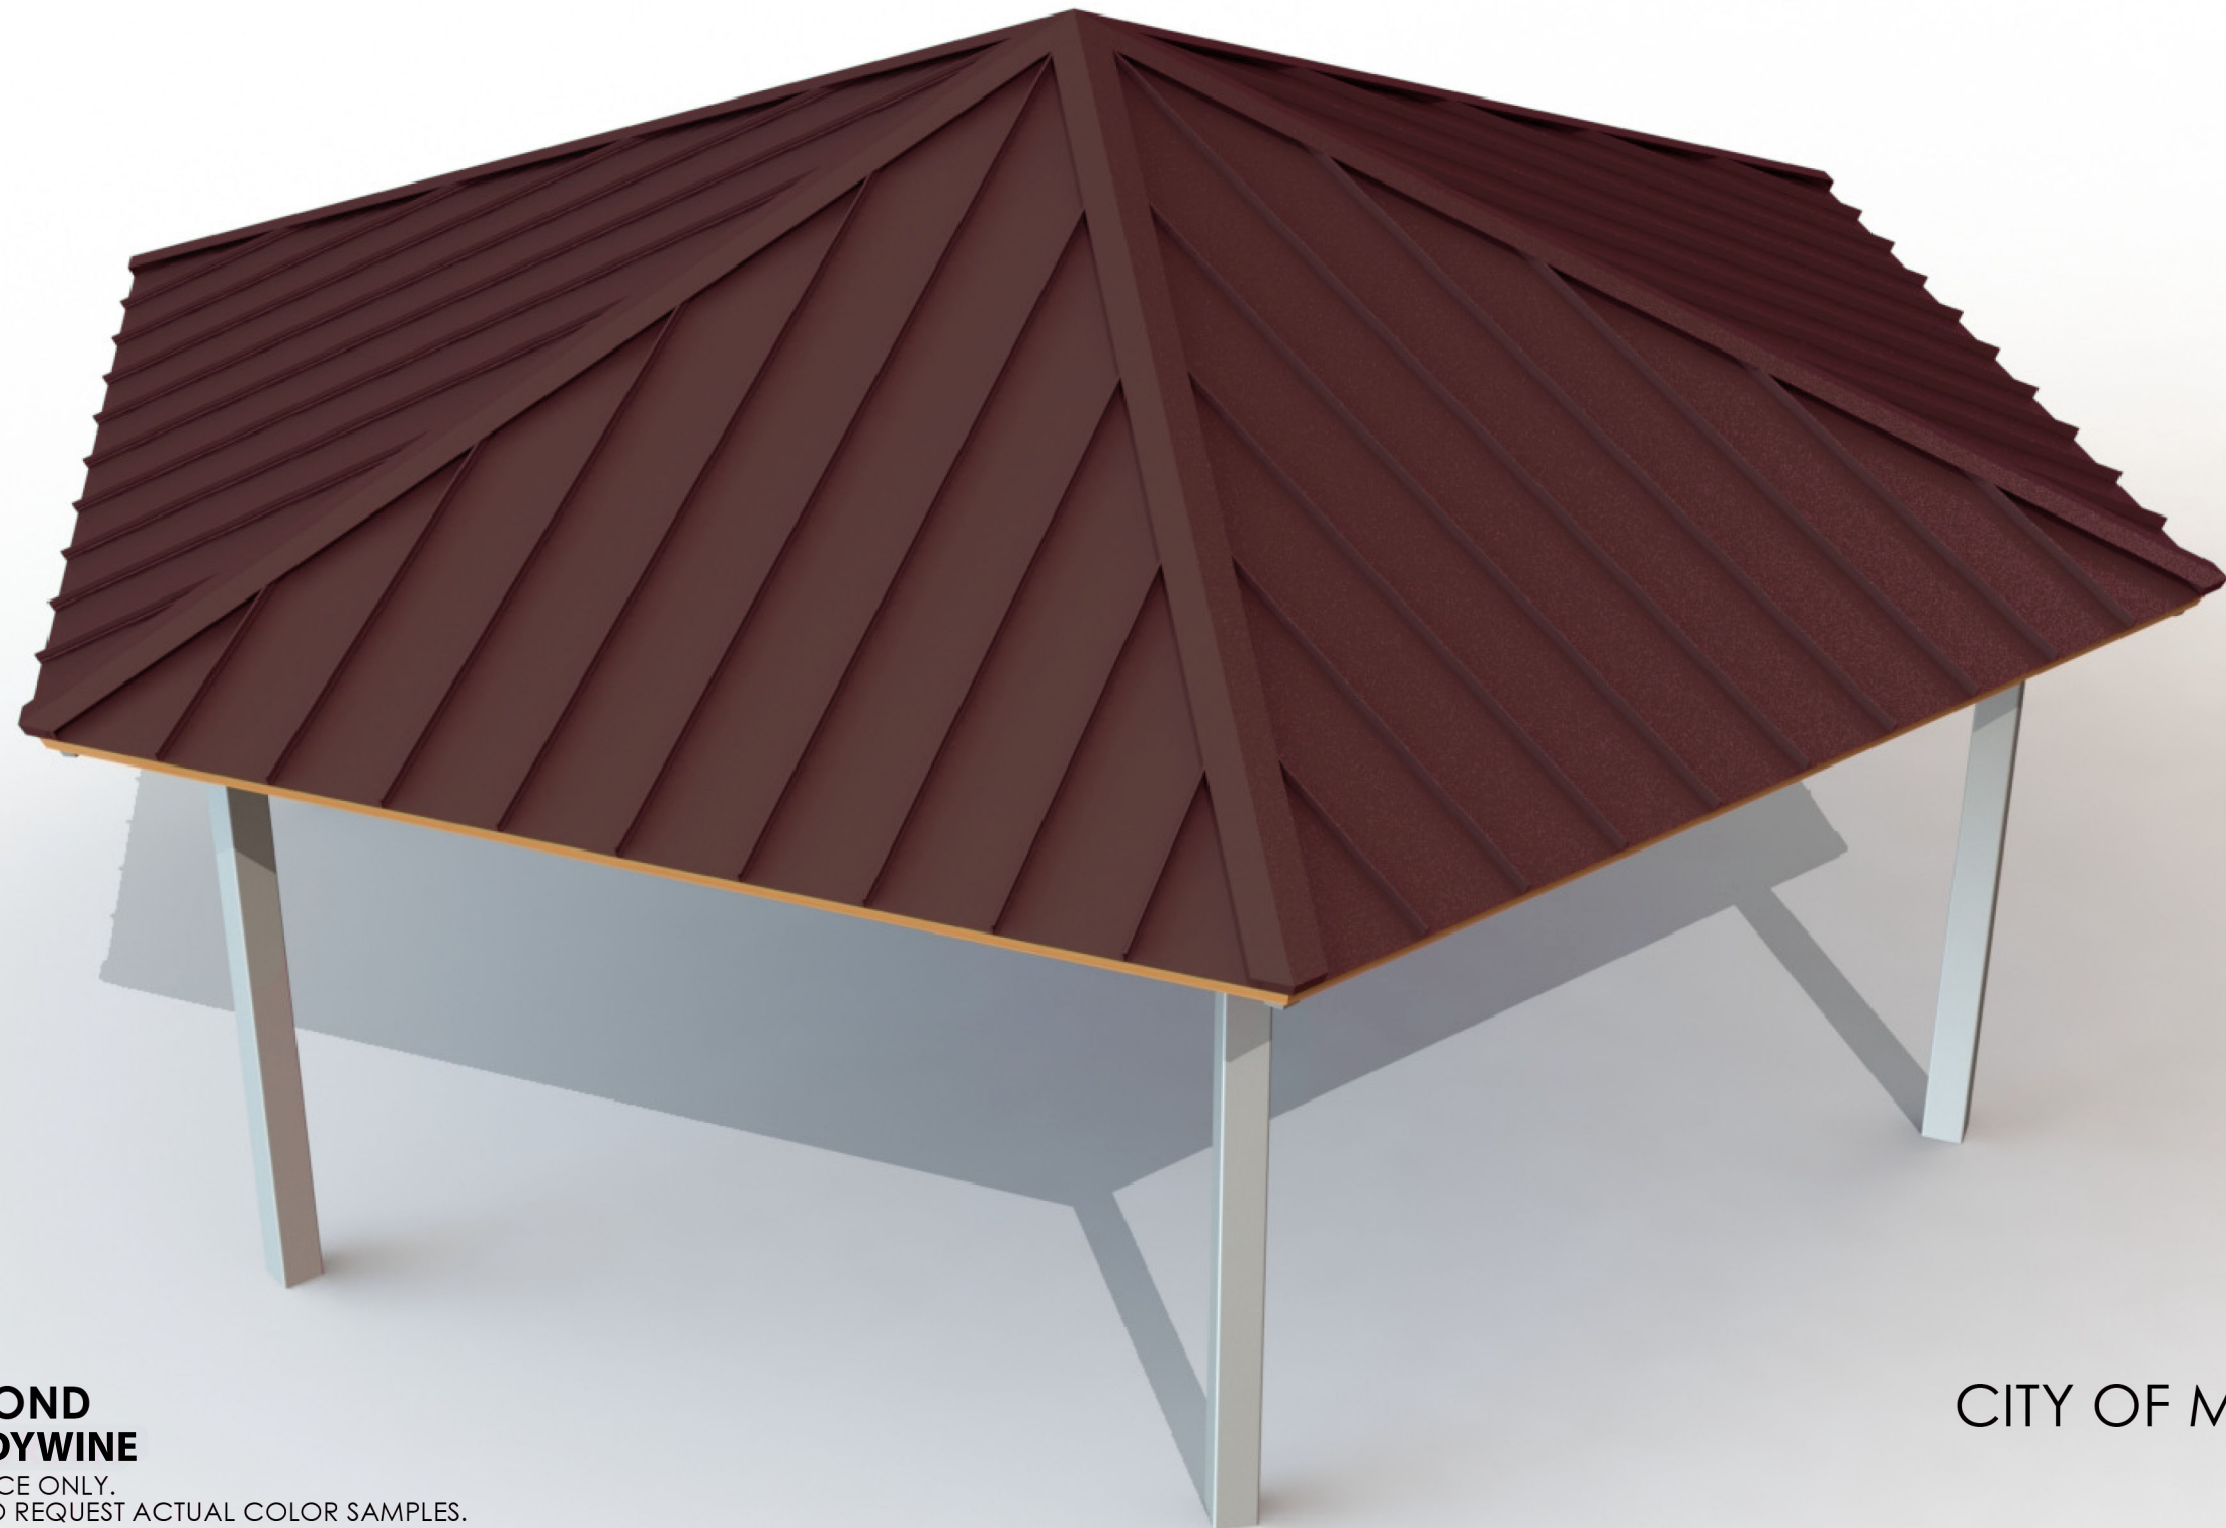

poligon[®]

FRAME COLOR: **ALMOND**
ROOF COLOR: **BRANDYWINE**
COLORS SHOWN ARE FOR REFERENCE ONLY.
CONTACT INFO@POLIGON.COM TO REQUEST ACTUAL COLOR SAMPLES.

CITY OF MADISON PARK
MADISON, WI
HXE 28