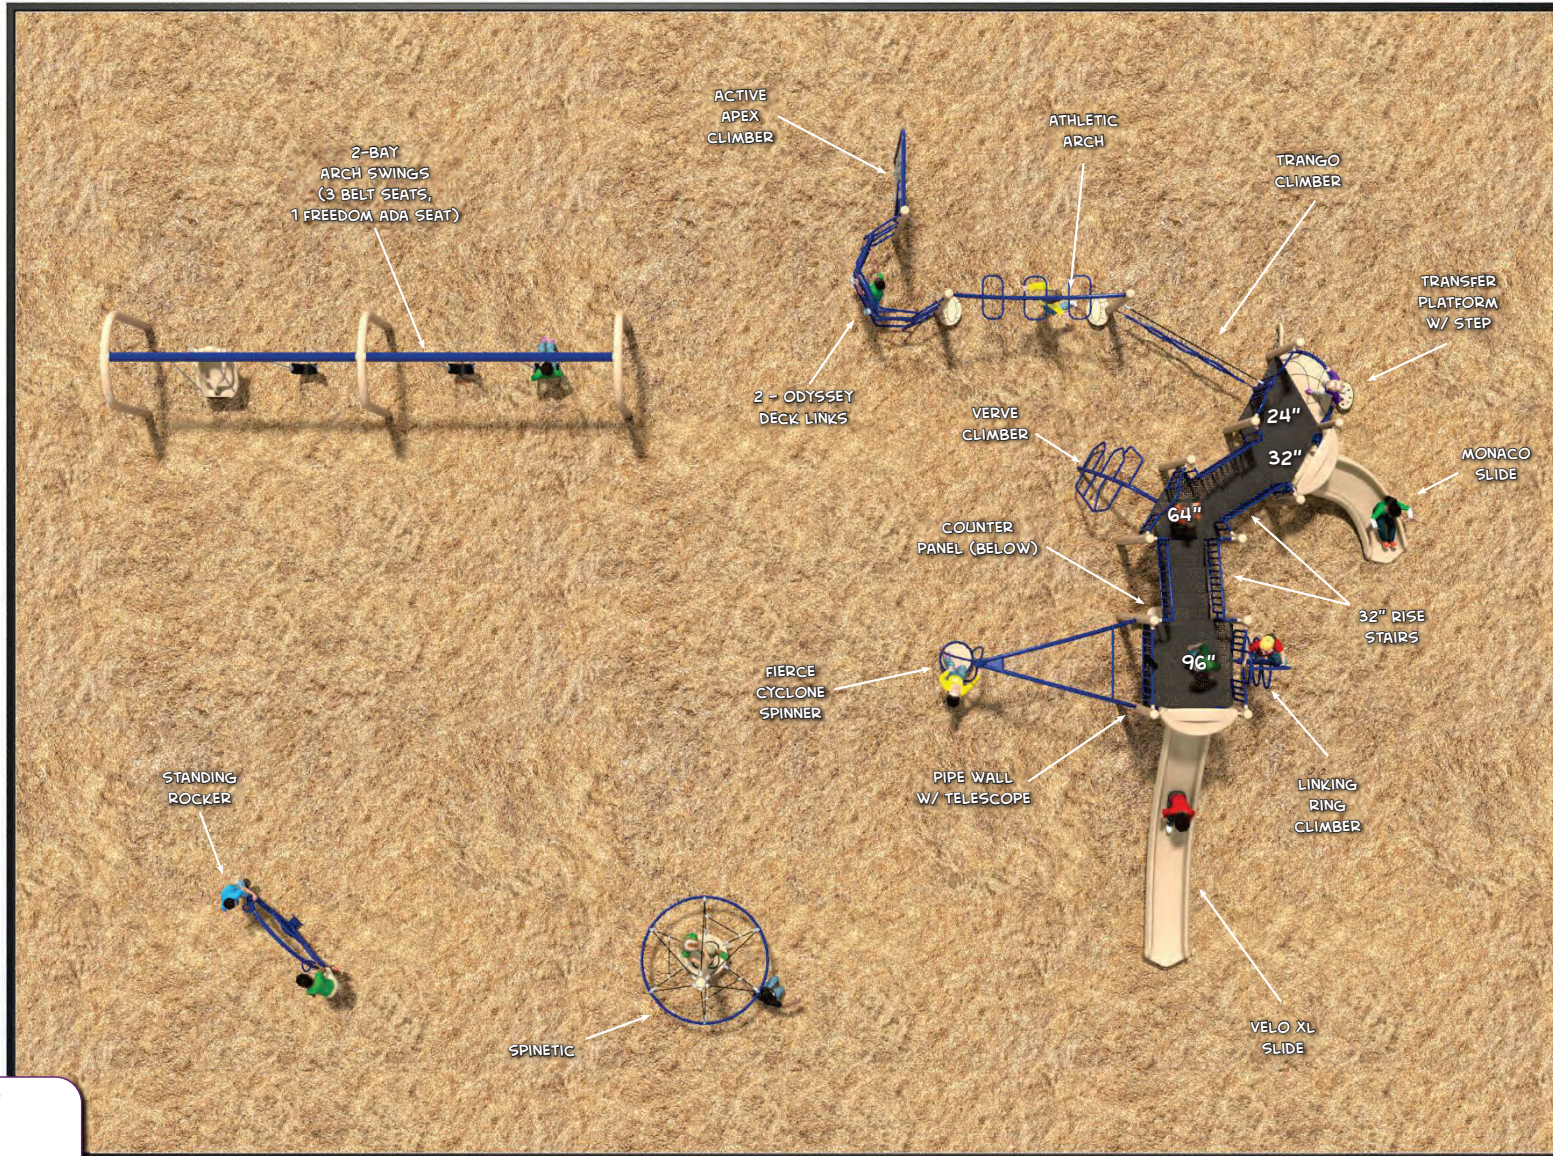

LEE RECREATION, LLC

Providing Fun Across Wisconsin Since 1995

info@leerecreation.com • 260 W. Main Street • Cambridge, WI 53523

WWW.LEERECREATION.COM • (800) 775-8937

USE ZONE: 72' X 53'
AGE RANGE: 5-12
FALL HEIGHT: 8'
OF ACTIVE
PLAY EVENTS: 20
COLORS: TAN AND NAVY

PROPOSAL #142-135322-3

SWALLOWTAIL PARK

Burke
PLAY THAT MOVES YOU.