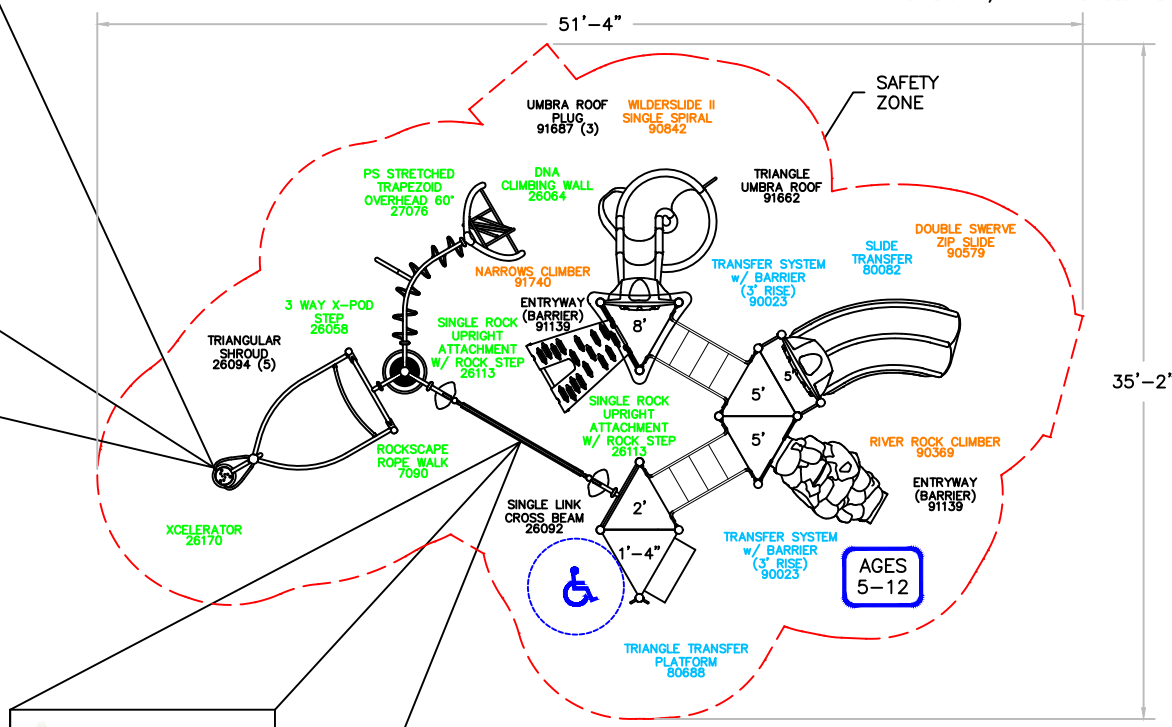

KENNEDY PARK
Madison, WI D11950H2

ESTIMATED NUMBER OF PLAYERS: ~36
 DIMENSIONS SHOW MINIMUM AREA REQUIRED

ADA REQUIREMENTS FOR STRUCTURE AGES 5-12 YEARS OLD

TOTAL NUMBER OF ELEVATED PLAY COMPONENTS	IN PLAN	4	REQ'D.	2
TOTAL EVENTS ACCESSIBLE VIA TRANSFER	IN PLAN	4	REQ'D.	0
TOTAL ACCESSIBLE EVENTS VIA RAMP	IN PLAN	0	REQ'D.	0
TOTAL ACCESSIBLE GROUND LEVEL EVENTS	IN PLAN	7	REQ'D.	1
DIFFERENT TYPES OF GROUND LEVEL EVENTS	IN PLAN	4	REQ'D.	1

THIS PLAYGROUND MEETS ALL CURRENT ADA REQUIREMENTS & THE FINAL RULE ABOVE CHART/INFO IS APPLICABLE WHEN USING AN ACCESSIBLE SAFETY SURFACE

XCELERATOR

While it is our intention to install your playground in a safe and timely manner, our success relies on your preparedness. Site preparation and grading to be performed by others and prior to installation. Slope within the play area(s) shall not exceed 1% to ensure a successful installation and a compliant playground. Drain tile systems other than within 4' of the perimeter along drain aggregate base material may require installing after the installation of the play equipment and must be coordinated with installation of safety surface materials. Failure to prepare site(s) to these expectations may result in additional charges if installer is required to re-mobilize. Please contact MN WI Playground if you have any questions.

Maximum depth of safety surface and drain aggregate base should not exceed an 18" depth and shall not be installed until play equipment has been installed.

ROPE WALK

ACCESSIBILITY KEY

- TRANSFER ACCESSIBLE = ORANGE
- GROUND ACCESSIBLE = GREEN
- ELEVATED NOT ACCESSIBLE = MAGENTA
- NON PARTICIPATING = BLACK
- RAMP ACCESSIBLE = RED
- ACCESS ROUTE = BLUE