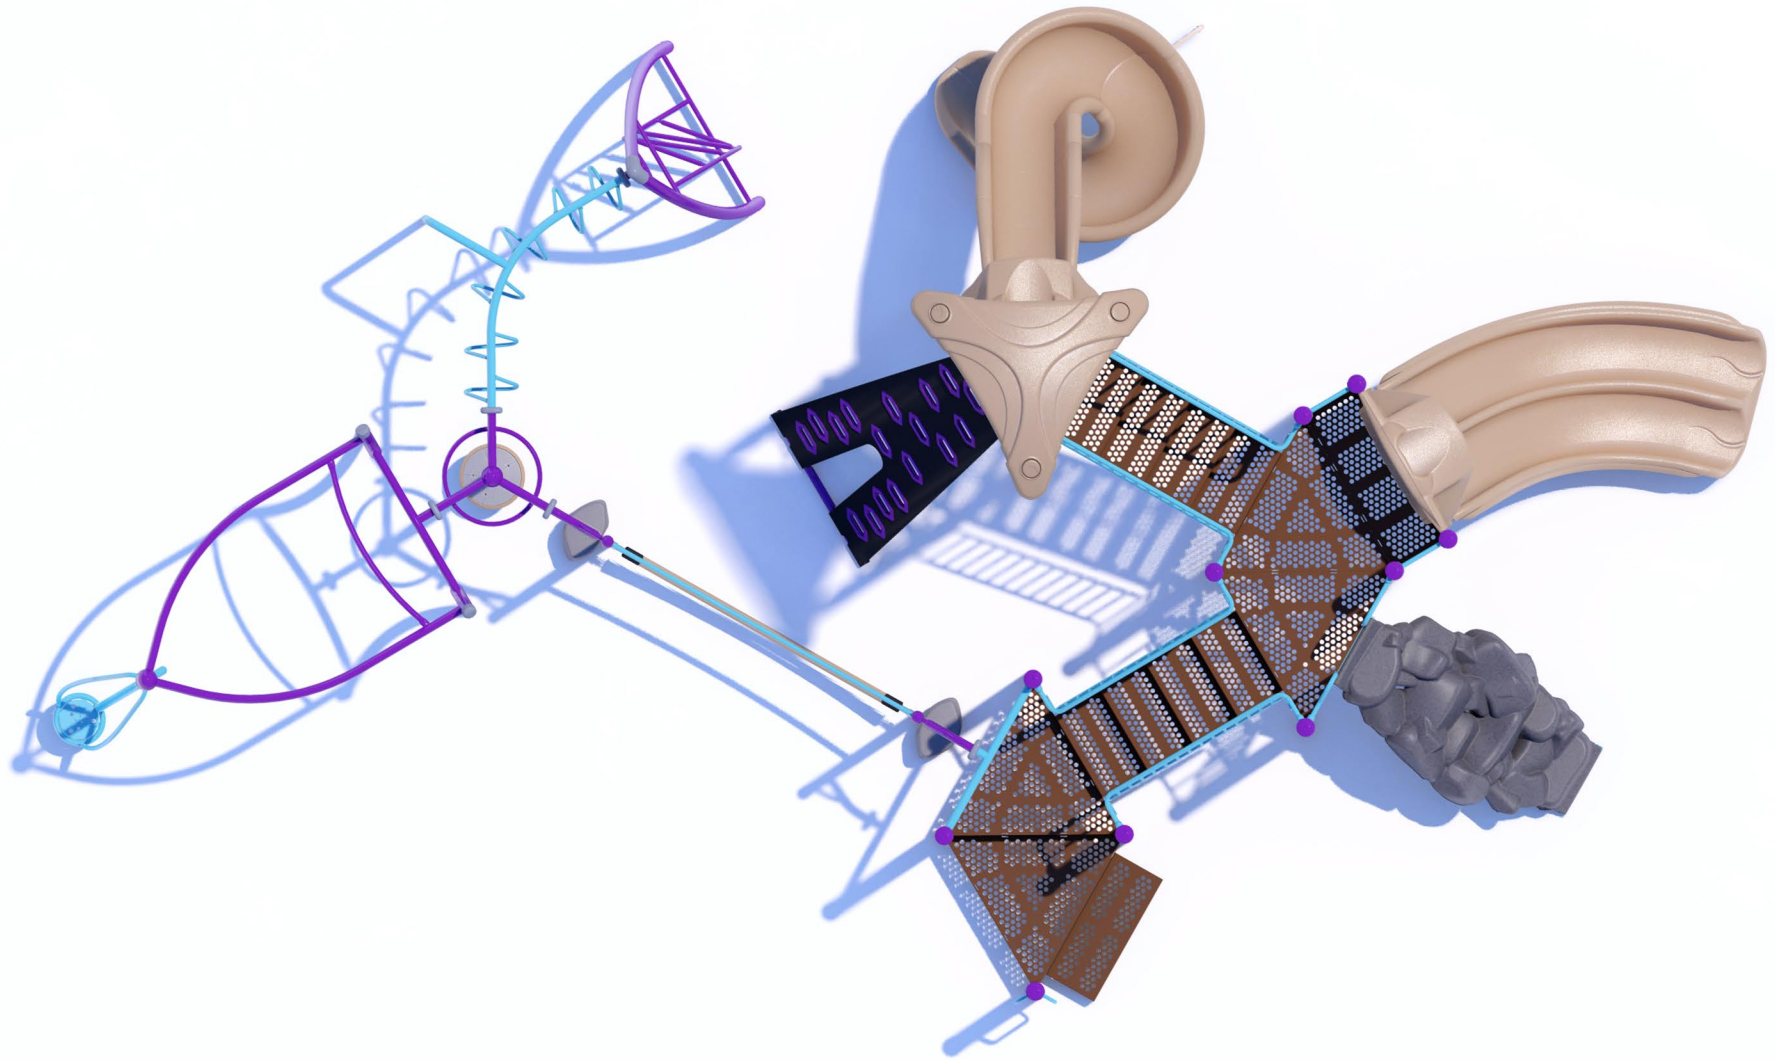

Color Palette: Custom

Uprights: Royal Purple
Accent: Azure
HDPE: Purple
Roto Plastic: Beige
Rock: Deep Granite
Decks: Brown

KENNEDY PARK
Madison, WI D11950H2

KENNEDY PARK
Madison, WI D11950H2

KENNEDY PARK
Madison, WI D11950H2

KENNEDY PARK
Madison, WI D11950H2

ESTIMATED NUMBER OF PLAYERS: ~36
 DIMENSIONS SHOW MINIMUM AREA REQUIRED

ADA REQUIREMENTS FOR STRUCTURE AGES 5-12 YEARS OLD

TOTAL NUMBER OF ELEVATED PLAY COMPONENTS	IN PLAN	4	REQ'D.	2
TOTAL EVENTS ACCESSIBLE VIA TRANSFER	IN PLAN	4	REQ'D.	0
TOTAL ACCESSIBLE EVENTS VIA RAMP	IN PLAN	0	REQ'D.	0
TOTAL ACCESSIBLE GROUND LEVEL EVENTS	IN PLAN	7	REQ'D.	1
DIFFERENT TYPES OF GROUND LEVEL EVENTS	IN PLAN	4	REQ'D.	1

THIS PLAYGROUND MEETS ALL CURRENT ADA REQUIREMENTS & THE FINAL RULE ABOVE CHART/INFO IS APPLICABLE WHEN USING AN ACCESSIBLE SAFETY SURFACE

XCELERATOR

While it is our intention to install your playground in a safe and timely manner, our success relies on your preparedness. Site preparation and grading to be performed by others and prior to installation. Slope within the play area(s) shall not exceed 1% to ensure a successful installation and a compliant playground. Drain tile systems other than within 4' of the perimeter along drain aggregate base material may require installing after the installation of the play equipment and must be coordinated with installation of safety surface materials. Failure to prepare site(s) to these expectations may result in additional charges if installer is required to re-mobilize. Please contact MN WI Playground if you have any questions.

Maximum depth of safety surface and drain aggregate base should not exceed an 18" depth and shall not be installed until play equipment has been installed.

ROPE WALK

ACCESSIBILITY KEY

- TRANSFER ACCESSIBLE = ORANGE
- GROUND ACCESSIBLE = GREEN
- ELEVATED NOT ACCESSIBLE = MAGENTA
- NON PARTICIPATING = BLACK
- RAMP ACCESSIBLE = RED
- ACCESS ROUTE = BLUE