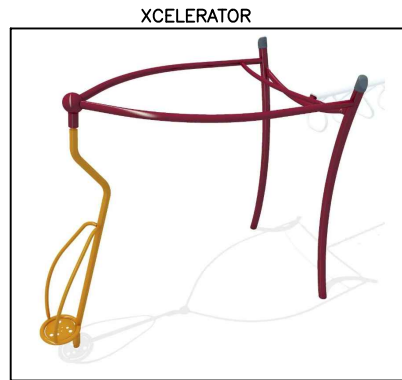

KENNEDY PARK
Madison, WI D11950H2

ESTIMATED NUMBER OF PLAYERS: ~36
 DIMENSIONS SHOW MINIMUM AREA REQUIRED

ADA REQUIREMENTS FOR STRUCTURE AGES 5-12 YEARS OLD

TOTAL NUMBER OF ELEVATED PLAY COMPONENTS	IN PLAN	4	REQ'D.	2
TOTAL EVENTS ACCESSIBLE VIA TRANSFER	IN PLAN	4	REQ'D.	0
TOTAL ACCESSIBLE EVENTS VIA RAMP	IN PLAN	0	REQ'D.	0
TOTAL ACCESSIBLE GROUND LEVEL EVENTS	IN PLAN	7	REQ'D.	1
DIFFERENT TYPES OF GROUND LEVEL EVENTS	IN PLAN	4	REQ'D.	1

THIS PLAYGROUND MEETS ALL CURRENT ADA REQUIREMENTS & THE FINAL RULE ABOVE CHART/INFO IS APPLICABLE WHEN USING AN ACCESSIBLE SAFETY SURFACE

XCELERATOR

While it is our intention to install your playground in a safe and timely manner, our success relies on your preparedness. Site preparation and grading to be performed by others and prior to installation. Slope within the play area(s) shall not exceed 1% to ensure a successful installation and a compliant playground. Drain tile systems other than within 4' of the perimeter along drain aggregate base material may require installing after the installation of the play equipment and must be coordinated with installation of safety surface materials. Failure to prepare site(s) to these expectations may result in additional charges if installer is required to re-mobilize. Please contact MN WI Playground if you have any questions.

Maximum depth of safety surface and drain aggregate base should not exceed an 18" depth and shall not be installed until play equipment has been installed.

ROPE WALK

ACCESSIBILITY KEY

- TRANSFER ACCESSIBLE = ORANGE
- GROUND ACCESSIBLE = GREEN
- ELEVATED NOT ACCESSIBLE = MAGENTA
- NON PARTICIPATING = BLACK
- RAMP ACCESSIBLE = RED
- ACCESS ROUTE = BLUE