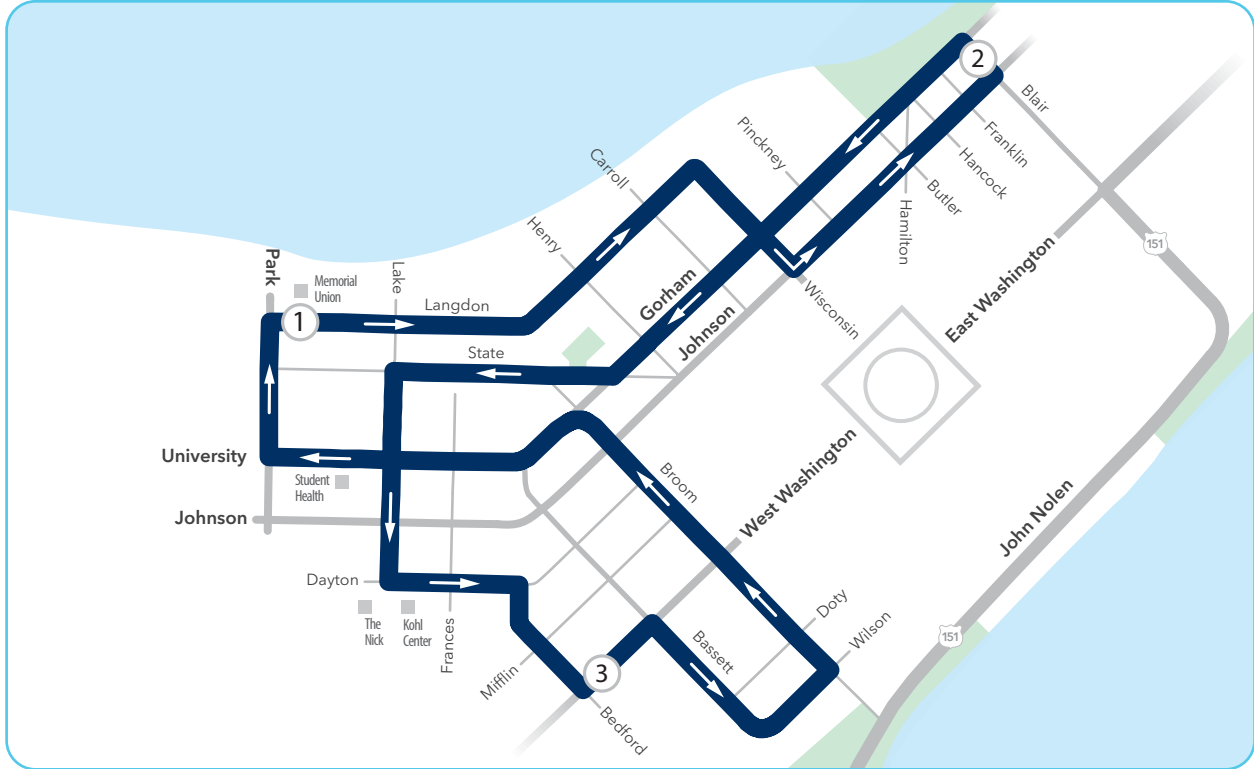

# ROUTE 81 MAP

# ROUTE 81

Trips operate late Friday & Saturday nights ONLY.