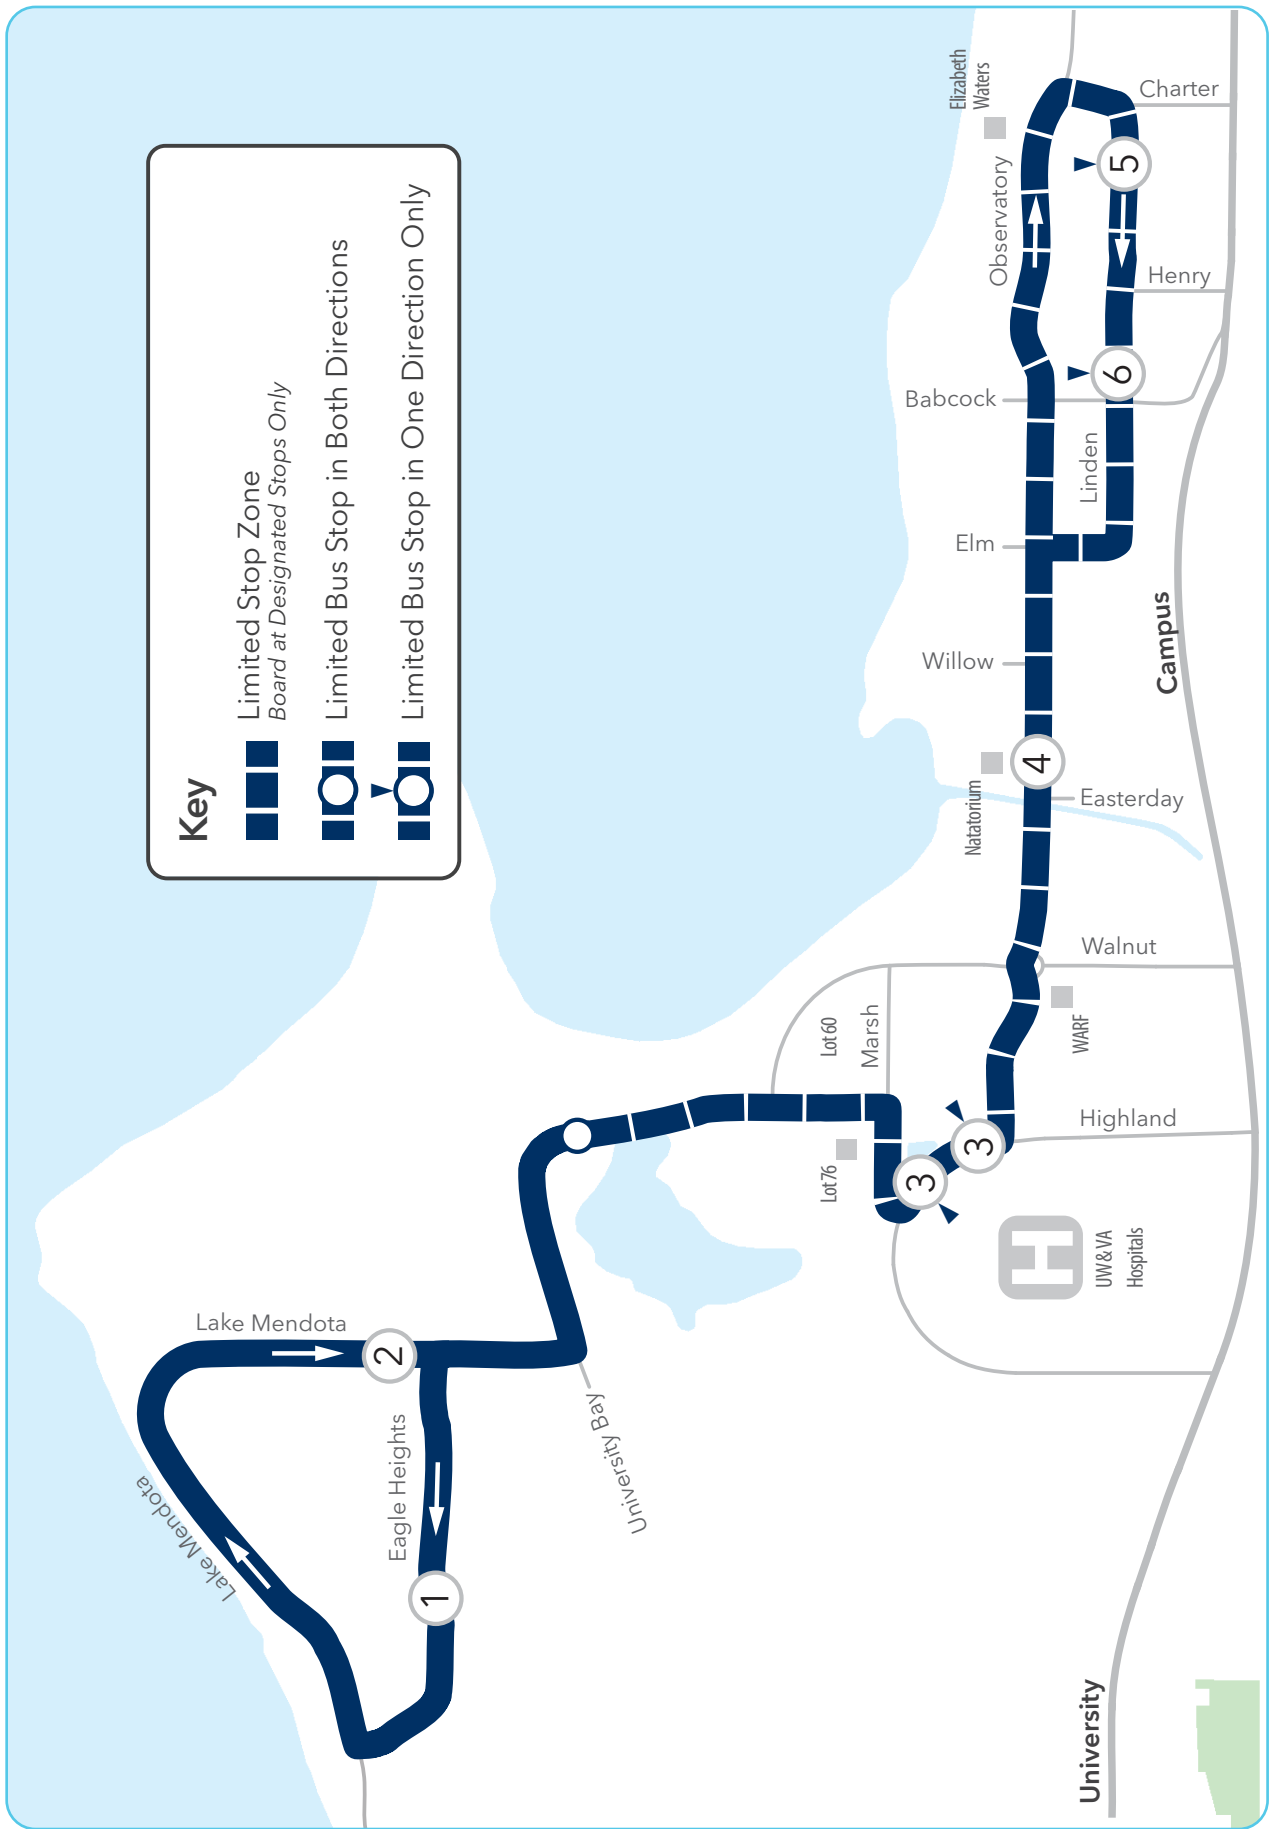

ROUTE 84 MAP

ROUTE 84

ROUTE 84

Weekday Standard Service

Eagle Heights Loop

From Route	Eagle Heights at Brown Shelter (#2082)	Lake Mendota & Eagle Heights (#2034)	Highland at Marsh - UW Hospital (#2349)	Observatory & Easterday (#2267)	Linden & Charter (#0488)	Linden & Babcock (#0532)	Observatory & Easterday (#2242)	Highland at Observatory - UW Hospital (#2125)	Eagle Heights at Brown Shelter (#2082)	To Route
	①	②	③	④	⑤	⑥	④	③	①	
80	8:59	9:02	9:07	9:11	9:15	9:16	9:19	9:22	9:26	84
80	9:14	9:17	9:22	9:26	9:30	9:31	9:34	9:37	9:41	84
84	9:29	9:32	9:37	9:41	9:45	9:46	9:49	9:52	9:56	-
84	9:44	9:47	9:52	9:56	10:00	10:01	10:04	10:07	10:11	84
-	9:59	10:02	10:07	10:11	10:15	10:16	10:19	10:22	10:26	84
84	10:14	10:17	10:22	10:26	10:30	10:31	10:34	10:37	10:41	84
84	10:29	10:32	10:37	10:41	10:45	10:46	10:49	10:52	10:56	84
84	10:44	10:47	10:52	10:56	11:00	11:01	11:04	11:07	11:11	84
84	10:59	11:02	11:07	11:11	11:15	11:16	11:19	11:22	11:26	84
84	11:14	11:17	11:22	11:26	11:30	11:31	11:34	11:37	11:41	84
84	11:29	11:32	11:37	11:41	11:45	11:46	11:49	11:52	11:56	84
84	11:44	11:47	11:52	11:56	12:00	12:01	12:04	12:07	12:11	84
84	11:59	12:02	12:07	12:11	12:15	12:16	12:19	12:22	12:26	84
84	12:14	12:17	12:22	12:26	12:30	12:31	12:34	12:37	12:41	84
84	12:29	12:32	12:37	12:41	12:45	12:46	12:49	12:52	12:56	84
84	12:44	12:47	12:52	12:56	1:00	1:01	1:04	1:07	1:11	84
84	12:59	1:02	1:07	1:11	1:15	1:16	1:19	1:22	1:26	84
84	1:14	1:17	1:22	1:26	1:30	1:31	1:34	1:37	1:41	84
84	1:29	1:32	1:37	1:41	1:45	1:46	1:49	1:52	1:56	84
84	1:44	1:47	1:52	1:56	2:00	2:01	2:04	2:07	2:11	84
84	1:59	2:02	2:07	2:11	2:15	2:16	2:19	2:22	2:26	84
84	2:14	2:17	2:22	2:26	2:30	2:31	2:34	2:37	2:41	84
84	2:29	2:32	2:37	2:41	2:45	2:46	2:49	2:52	2:56	84
84	2:44	2:47	2:52	2:56	3:00	3:01	3:04	3:07	3:11	-
84	2:59	3:02	3:07	3:11	3:15	3:16	3:19	3:22	3:26	84
-	3:14	3:17	3:22	3:26	3:30	3:31	3:34	3:37	3:41	84
84	3:29	3:32	3:37	3:41	3:45	3:46	3:49	3:52	3:56	84
84	3:44	3:47	3:52	3:56	4:00	4:01	4:04	4:07	4:11	84
84	3:59	4:02	4:07	4:11	4:15	4:16	4:19	4:22	4:26	80
84	4:14	4:17	4:22	4:26	4:30	4:31	4:34	4:37	4:41	84
84	4:44	4:47	4:52	4:56	5:00	5:01	5:04	5:07	5:11	84
84	5:14	5:17	5:22	5:26	5:30	5:31	5:34	5:37	5:41	84
84	5:44	5:47	5:52	5:56	6:00	6:01	6:04	6:07	6:11	84
84	6:14	6:17	6:22	6:26	6:30	6:31	6:34	6:37	6:41	84
84	6:41	6:44	-	-	-	-	-	-	-	-

ROUTE 84

Recess Service

Eagle Heights Loop

From Route	Eagle Heights at Brown Shelter (#2082)	Lake Mendota & Eagle Heights (#2034)	Highland at Marsh - UW Hospital (#2349)	Observatory & Easterday (#2267)	Linden & Charter (#0488)	Linden & Babcock (#0532)	Observatory & Easterday (#2242)	Highland at Observatory - UW Hospital (#2125)	Eagle Heights at Brown Shelter (#2082)	To Route
	①	②	③	④	⑤	⑥	④	③	①	
84	-	-	-	-	4:30	4:31	4:34	4:37	4:41	84
84	4:44	4:47	4:52	4:56	5:00	5:01	5:04	5:07	5:11	84
84	5:14	5:17	5:22	5:26	5:30	5:31	5:34	5:37	5:41	84
84	5:44	5:47	5:52	5:56	6:00	6:01	6:04	6:07	6:11	84
84	6:14	6:17	6:22	6:26	6:30	6:31	6:34	6:37	6:41	84
84	6:41	6:44	-	-	-	-	-	-	-	-