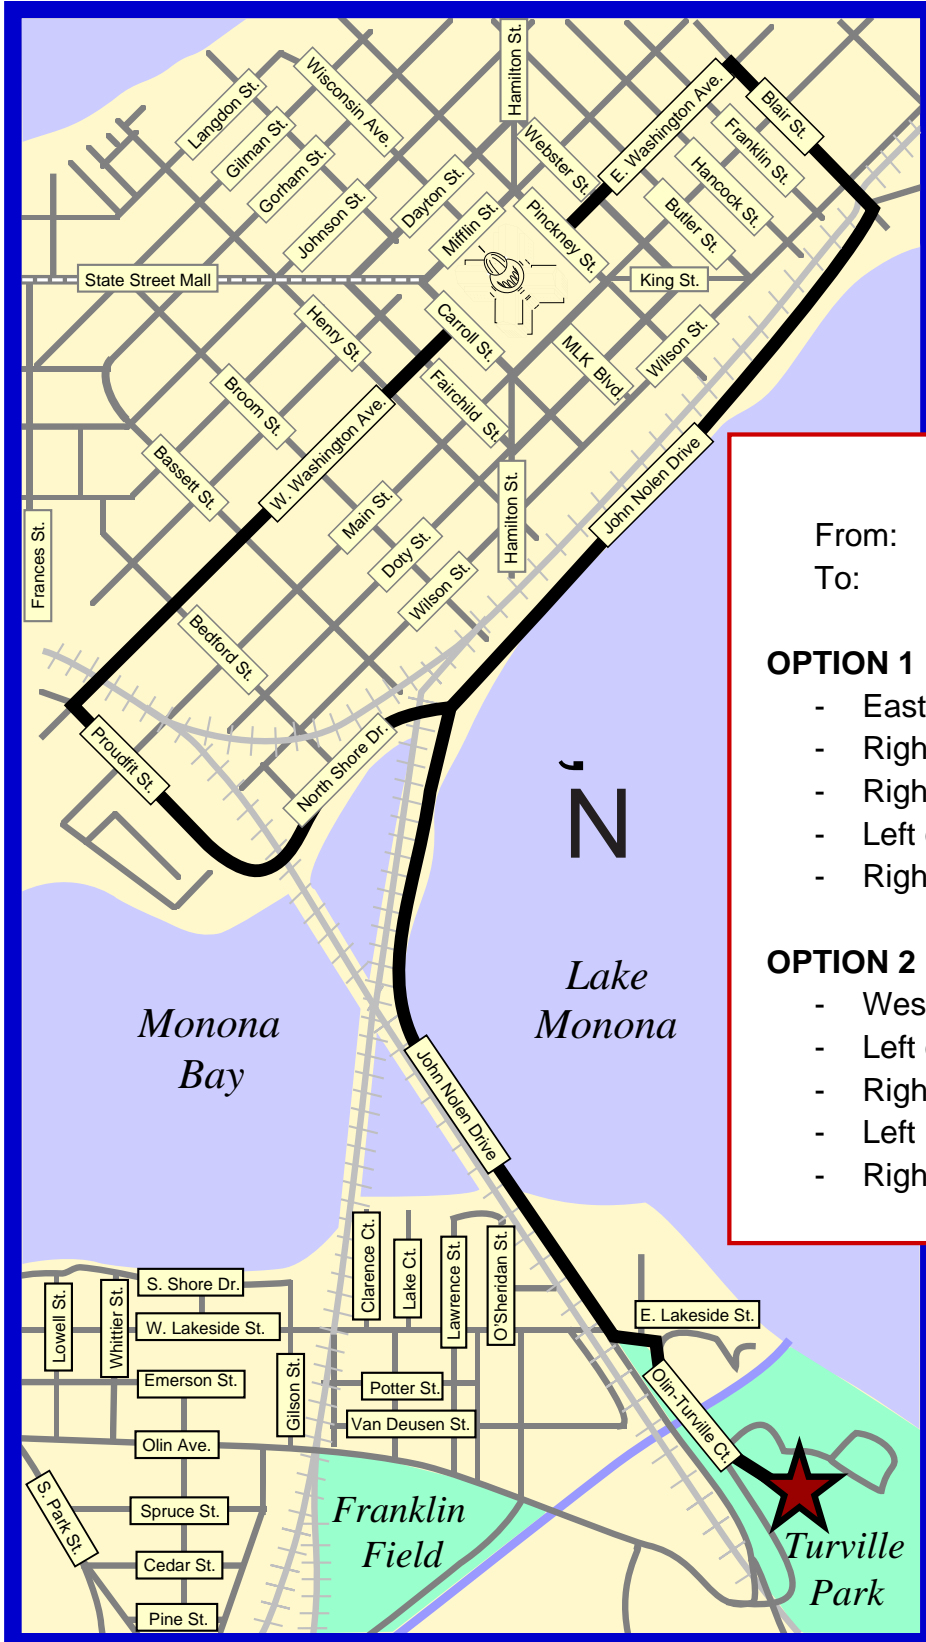

DOWNTOWN MADISON TOUR BUS PARKING MAP

- Please unload/load in a safe manner as close to your destination as possible.
- To reduce congestion in the Central Business District—and avoid parking citations—park bus at Turville Park until it is time to pick up passengers.
- Return at a prearranged time or contact via cell phone when the group is ready for departure.

DIRECTIONS

From: The State Capitol
 To: Olin/Turville Parking Lots

OPTION 1

- East on East Washington Ave.
- Right on Blair St.
- Right on John Nolen Dr.
- Left on Lakeside St.
- Right on Olin-Turville Ct. to parking lot

OPTION 2

- West on West Washington Ave.
- Left on Proudfit St.
- Right on John Nolen Dr.
- Left on Lakeside Street
- Right on Olin-Turville Ct. to parking lot