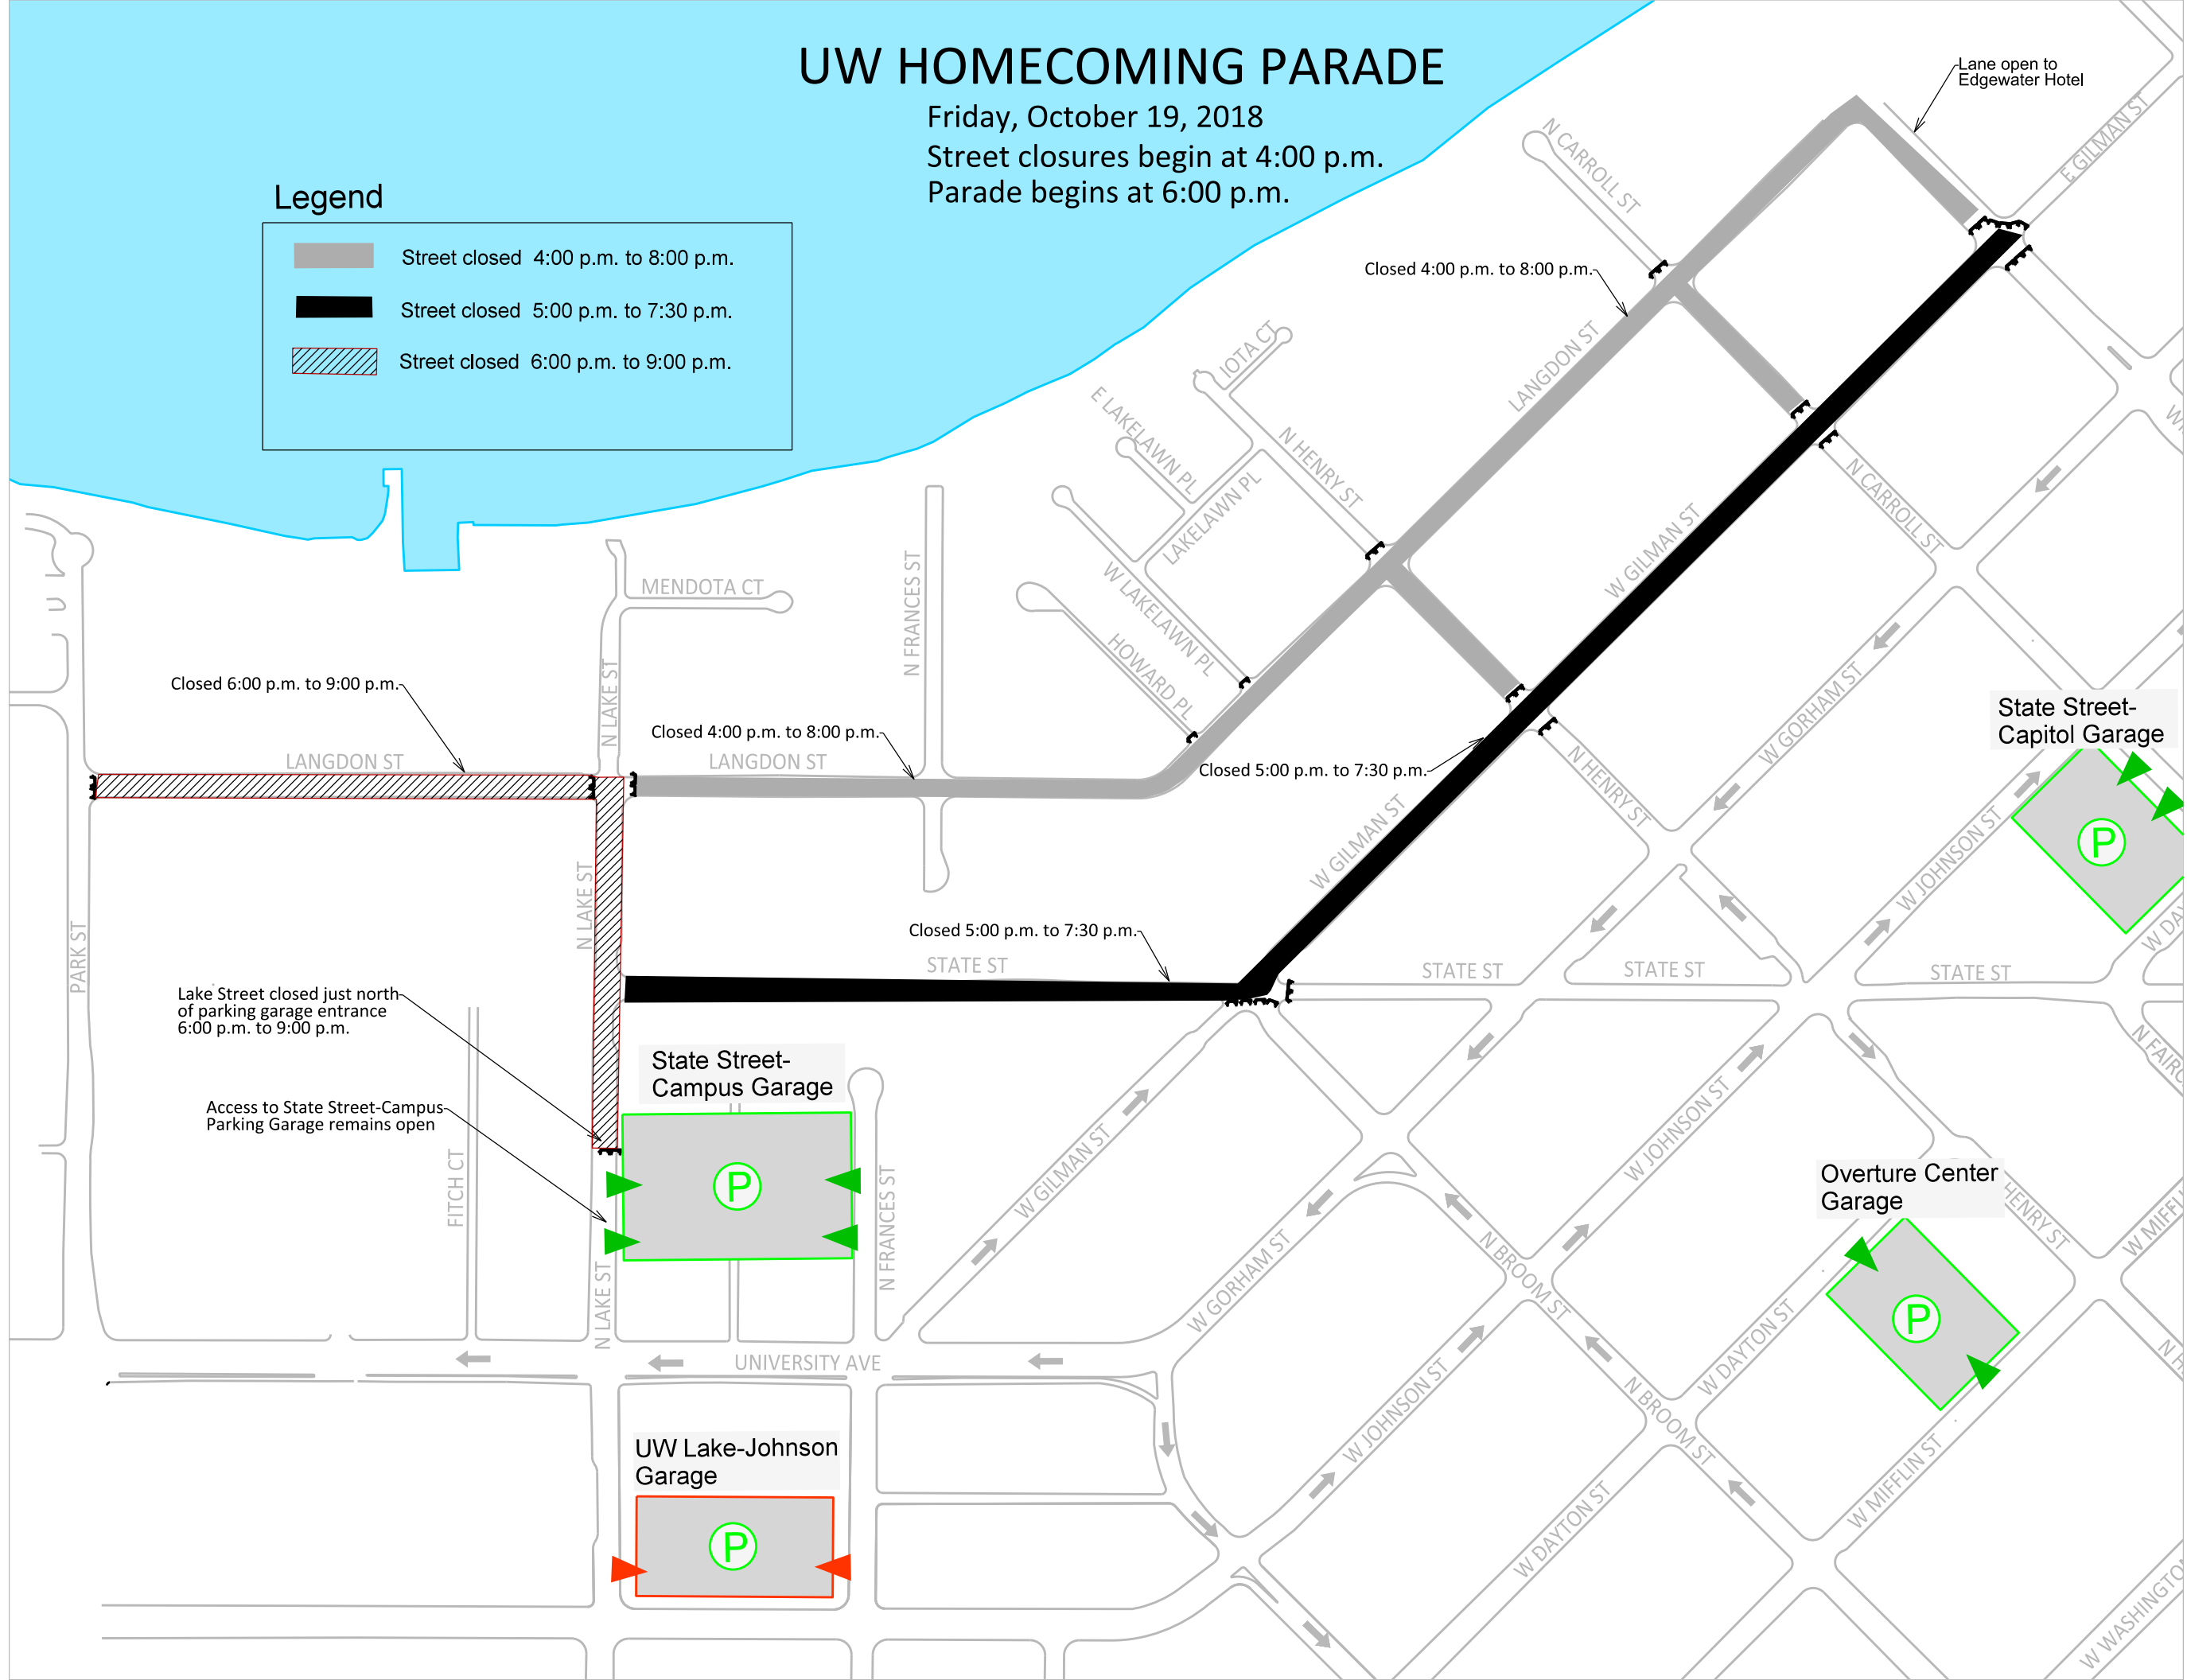

UW HOMECOMING PARADE

Friday, October 19, 2018

Street closures begin at 4:00 p.m.

Parade begins at 6:00 p.m.

Legend

-  Street closed 4:00 p.m. to 8:00 p.m.
-  Street closed 5:00 p.m. to 7:30 p.m.
-  Street closed 6:00 p.m. to 9:00 p.m.

Lane open to Edgewater Hotel

Closed 4:00 p.m. to 8:00 p.m.

Closed 6:00 p.m. to 9:00 p.m.

Closed 4:00 p.m. to 8:00 p.m.

Closed 5:00 p.m. to 7:30 p.m.

Closed 5:00 p.m. to 7:30 p.m.

Lake Street closed just north of parking garage entrance 6:00 p.m. to 9:00 p.m.

Access to State Street-Campus Parking Garage remains open

State Street-Capitol Garage

State Street-Campus Garage

Overture Center Garage

UW Lake-Johnson Garage