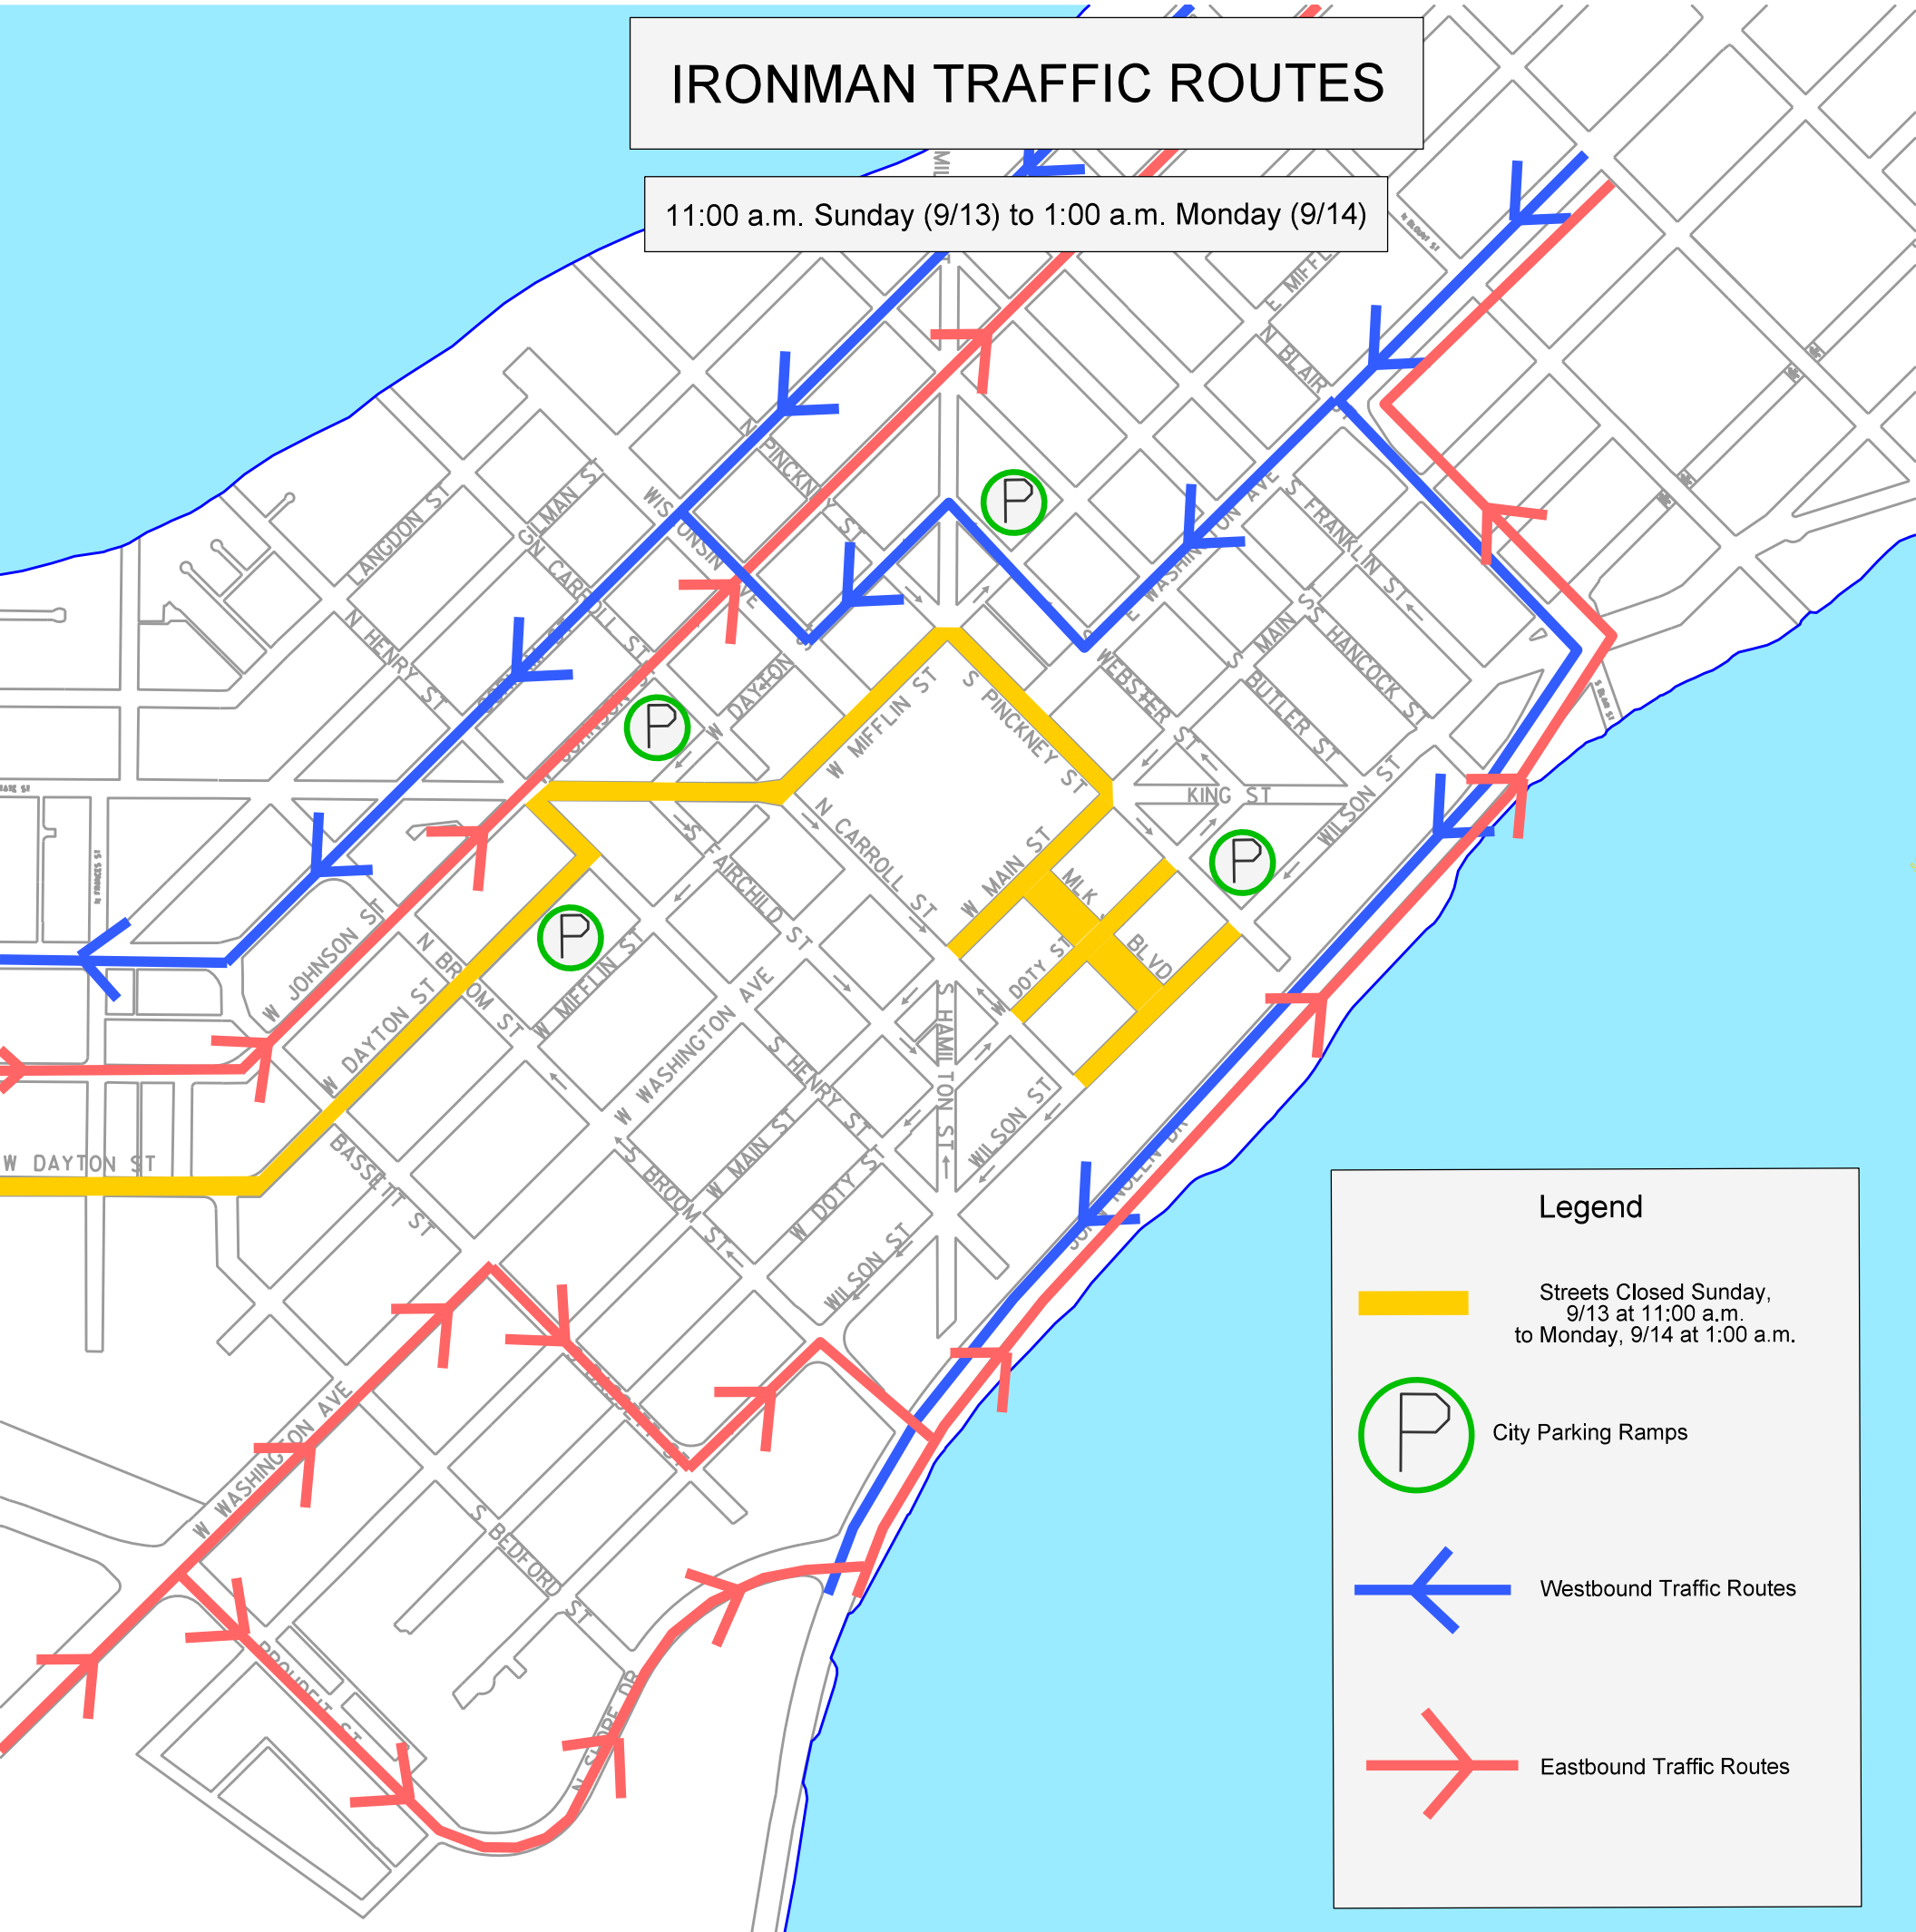

# IRONMAN TRAFFIC ROUTES

11:00 a.m. Sunday (9/13) to 1:00 a.m. Monday (9/14)

## Legend

-  Streets Closed Sunday, 9/13 at 11:00 a.m. to Monday, 9/14 at 1:00 a.m.
-  City Parking Ramps
-  Westbound Traffic Routes
-  Eastbound Traffic Routes