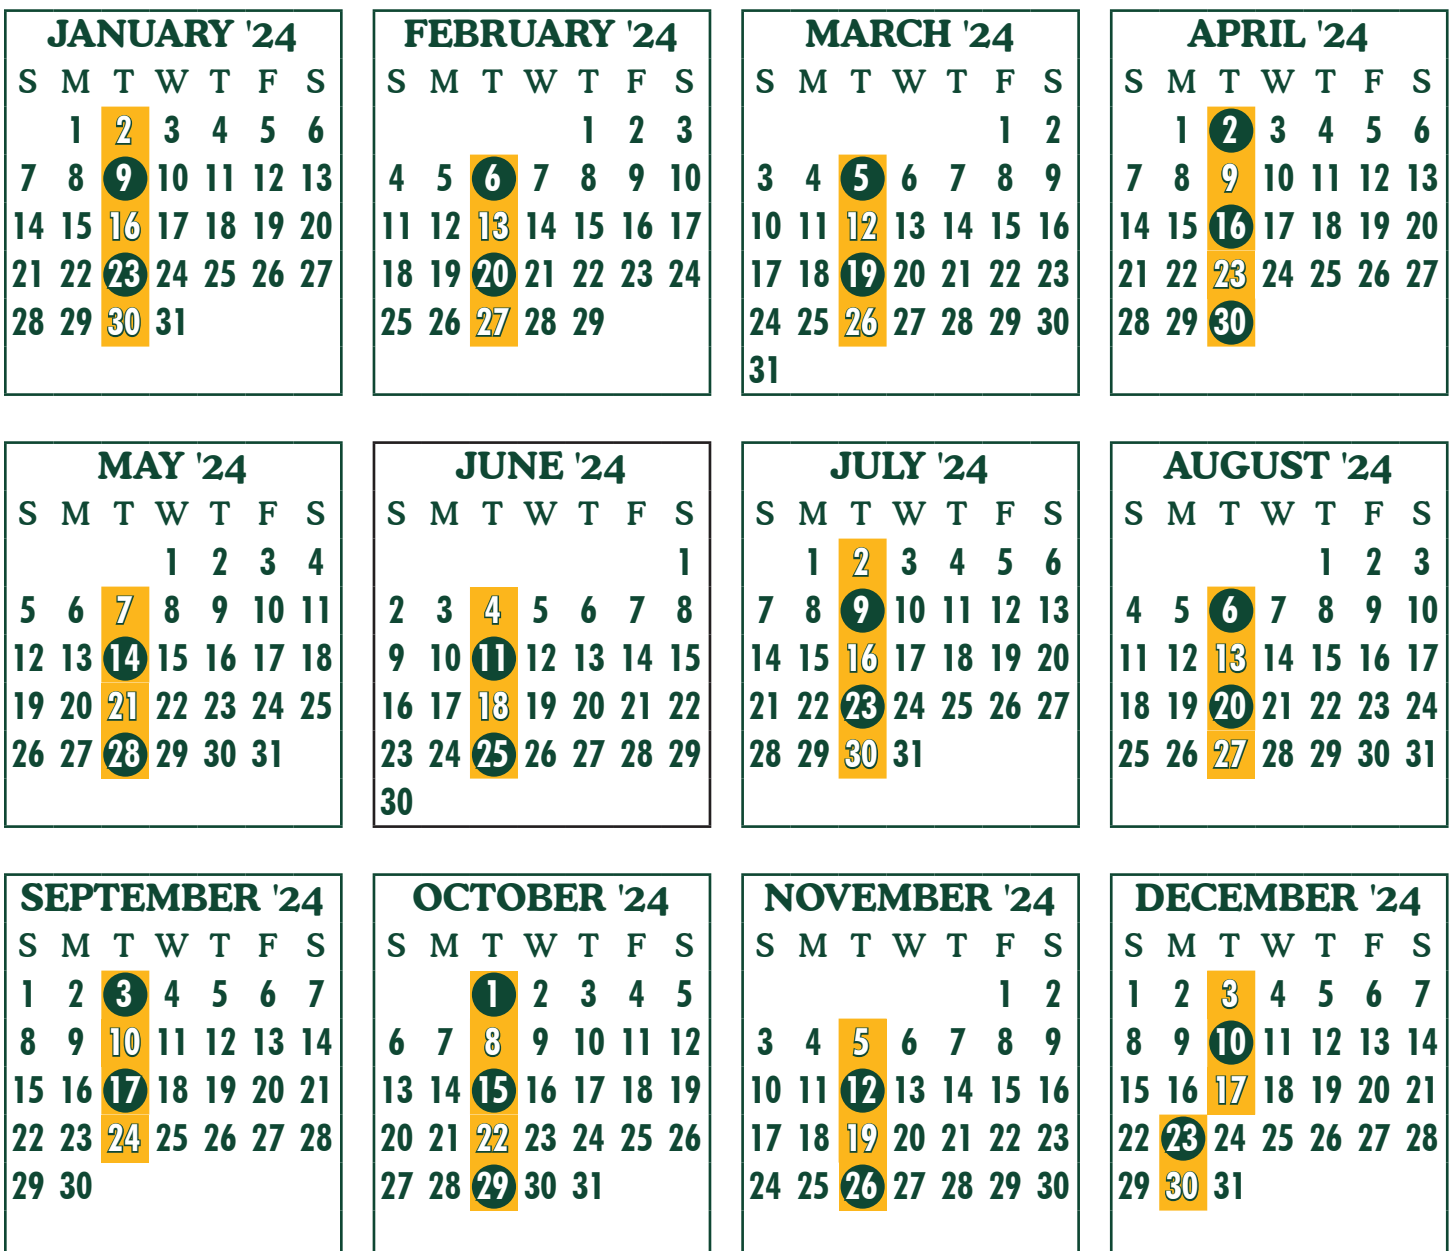

Your 2024 **Trash** and **Recycling** Collection Schedule

- Carts must be out for pickup by 6:30am.
- Keep carts four feet away from obstructions.
- Avoid setting carts in the street gutter for pickup.

Tuesday

Large Item Collection

- You must schedule your large item pickup before setting items out for collection.
- Schedule your pickup at: www.cityofmadison.com/LargeItemWorkOrder

= Refuse Pick-up

= Recycling AND Refuse Pick-up

Your 2025 **Trash** and **Recycling** Collection Schedule

- Carts must be out for pickup by 6:30am.
- Keep carts four feet away from obstructions.
- Avoid setting carts in the street gutter for pickup.

SEPTEMBER '25						
S	M	T	W	T	F	S
		1	2	3	4	5
6	7	8	9	10	11	12
13	14	15	16	17	18	19
20	21	22	23	24	25	26
27	28	29	30			

OCTOBER '25						
S	M	T	W	T	F	S
				1	2	3
4	5	6	7	8	9	10
11	12	13	14	15	16	17
18	19	20	21	22	23	24
25	26	27	28	29	30	31