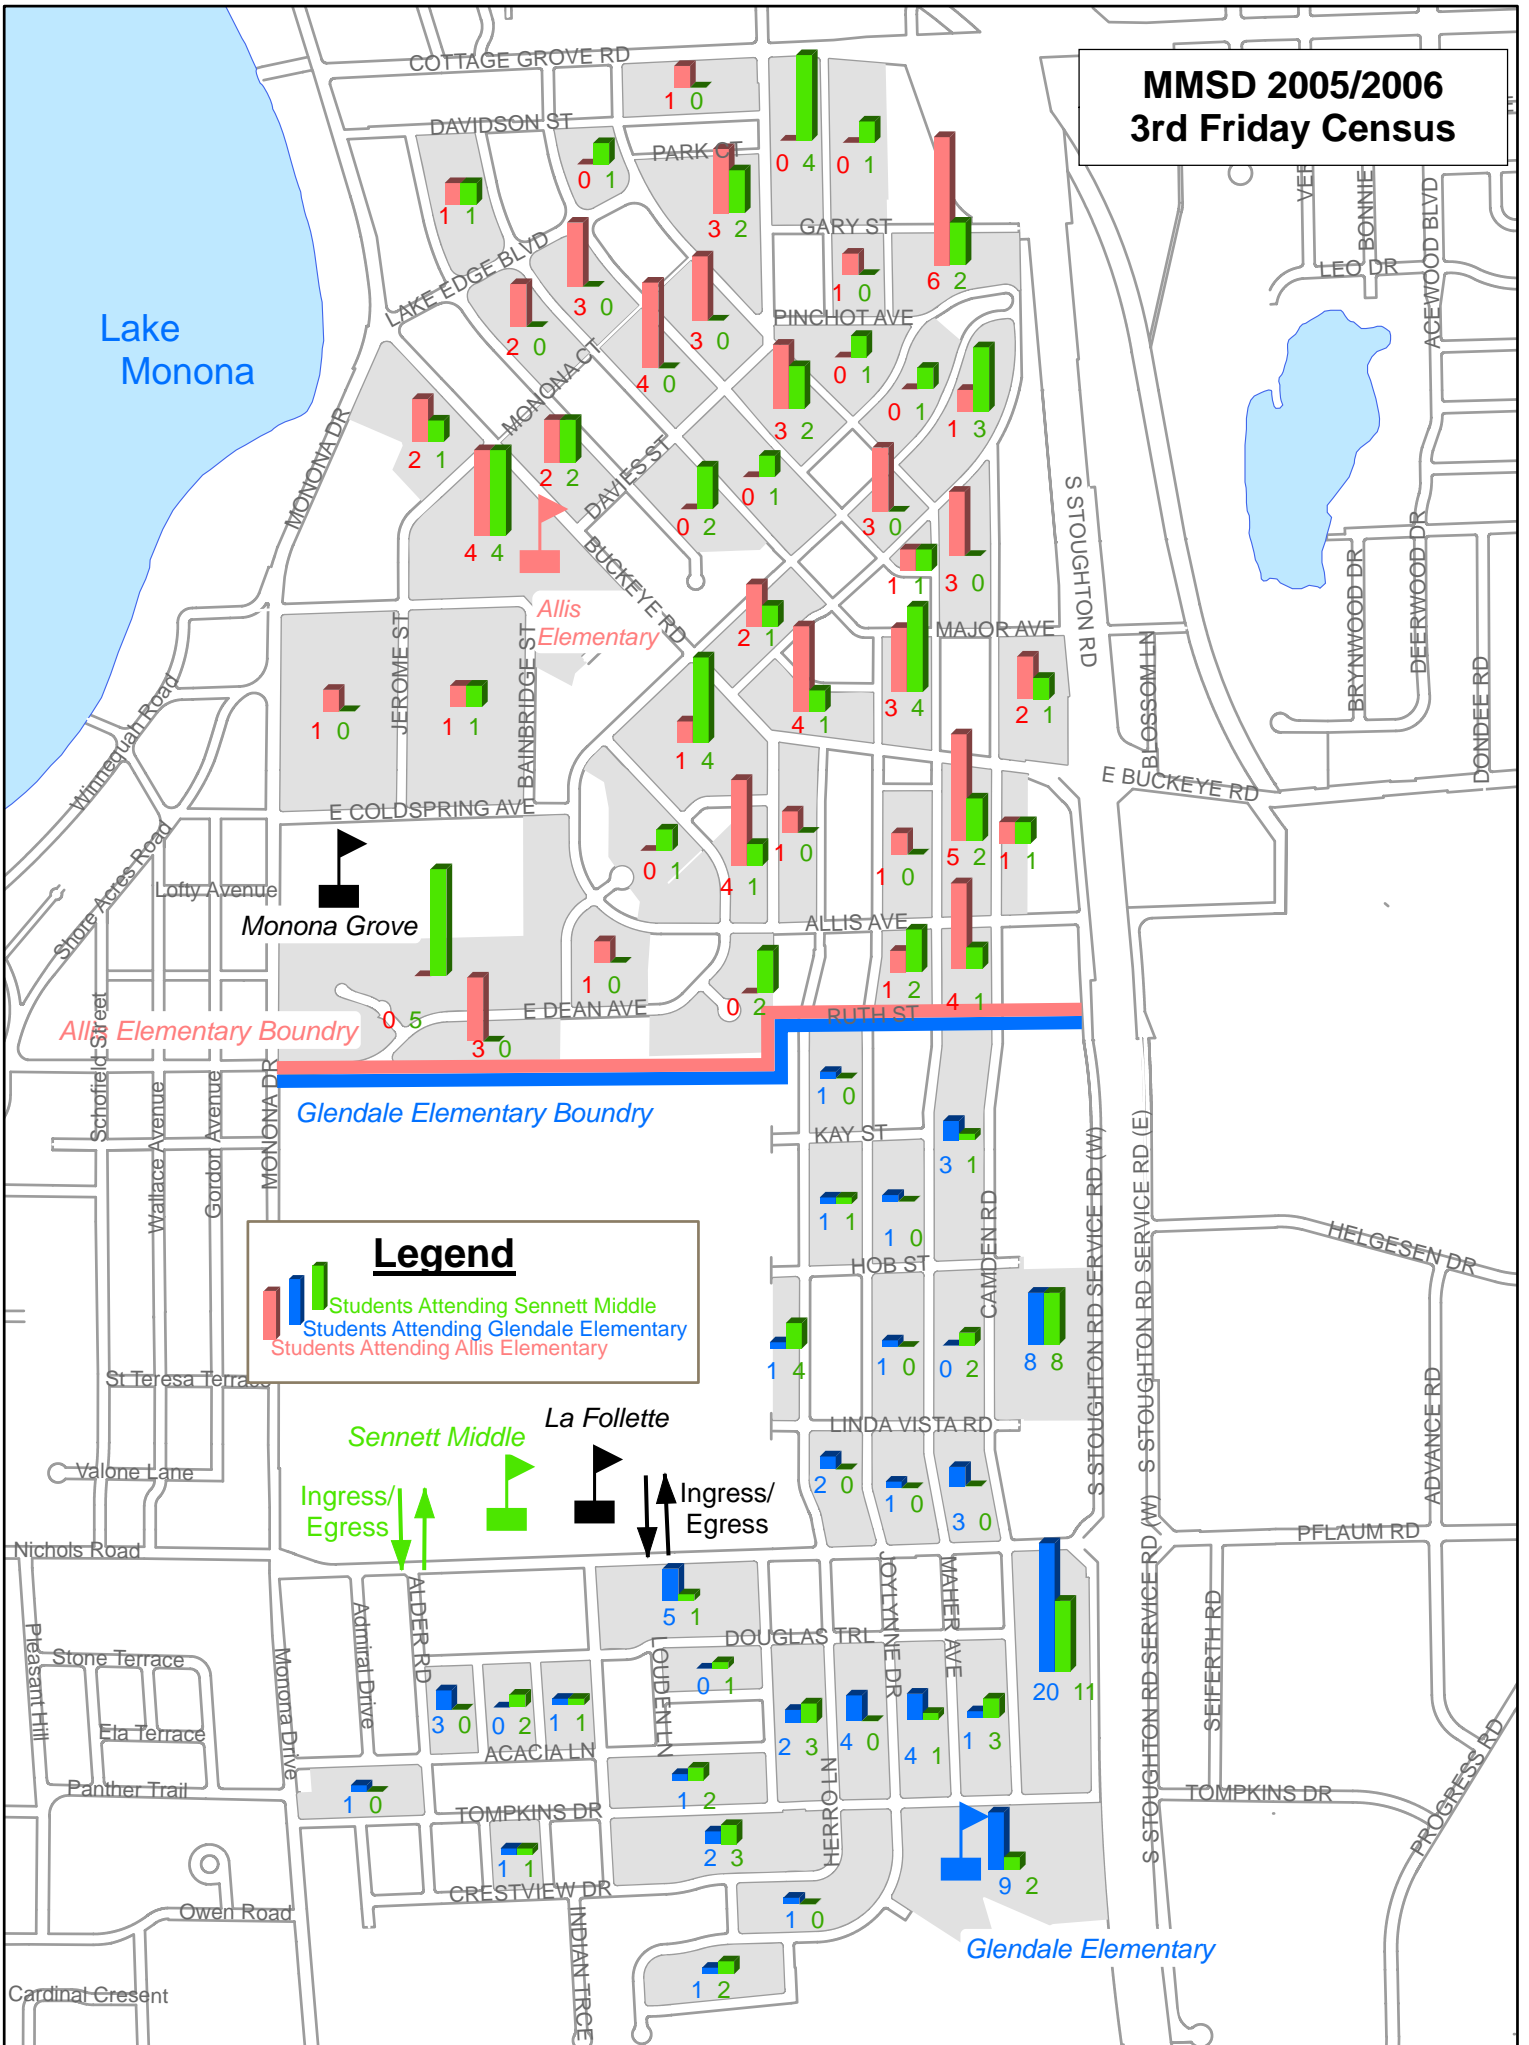

# MMSD 2005/2006 3rd Friday Census

**Legend**

- Students Attending Sennett Middle (Green bar)
- Students Attending Glendale Elementary (Blue bar)
- Students Attending Allis Elementary (Red bar)

Glendale Elementary