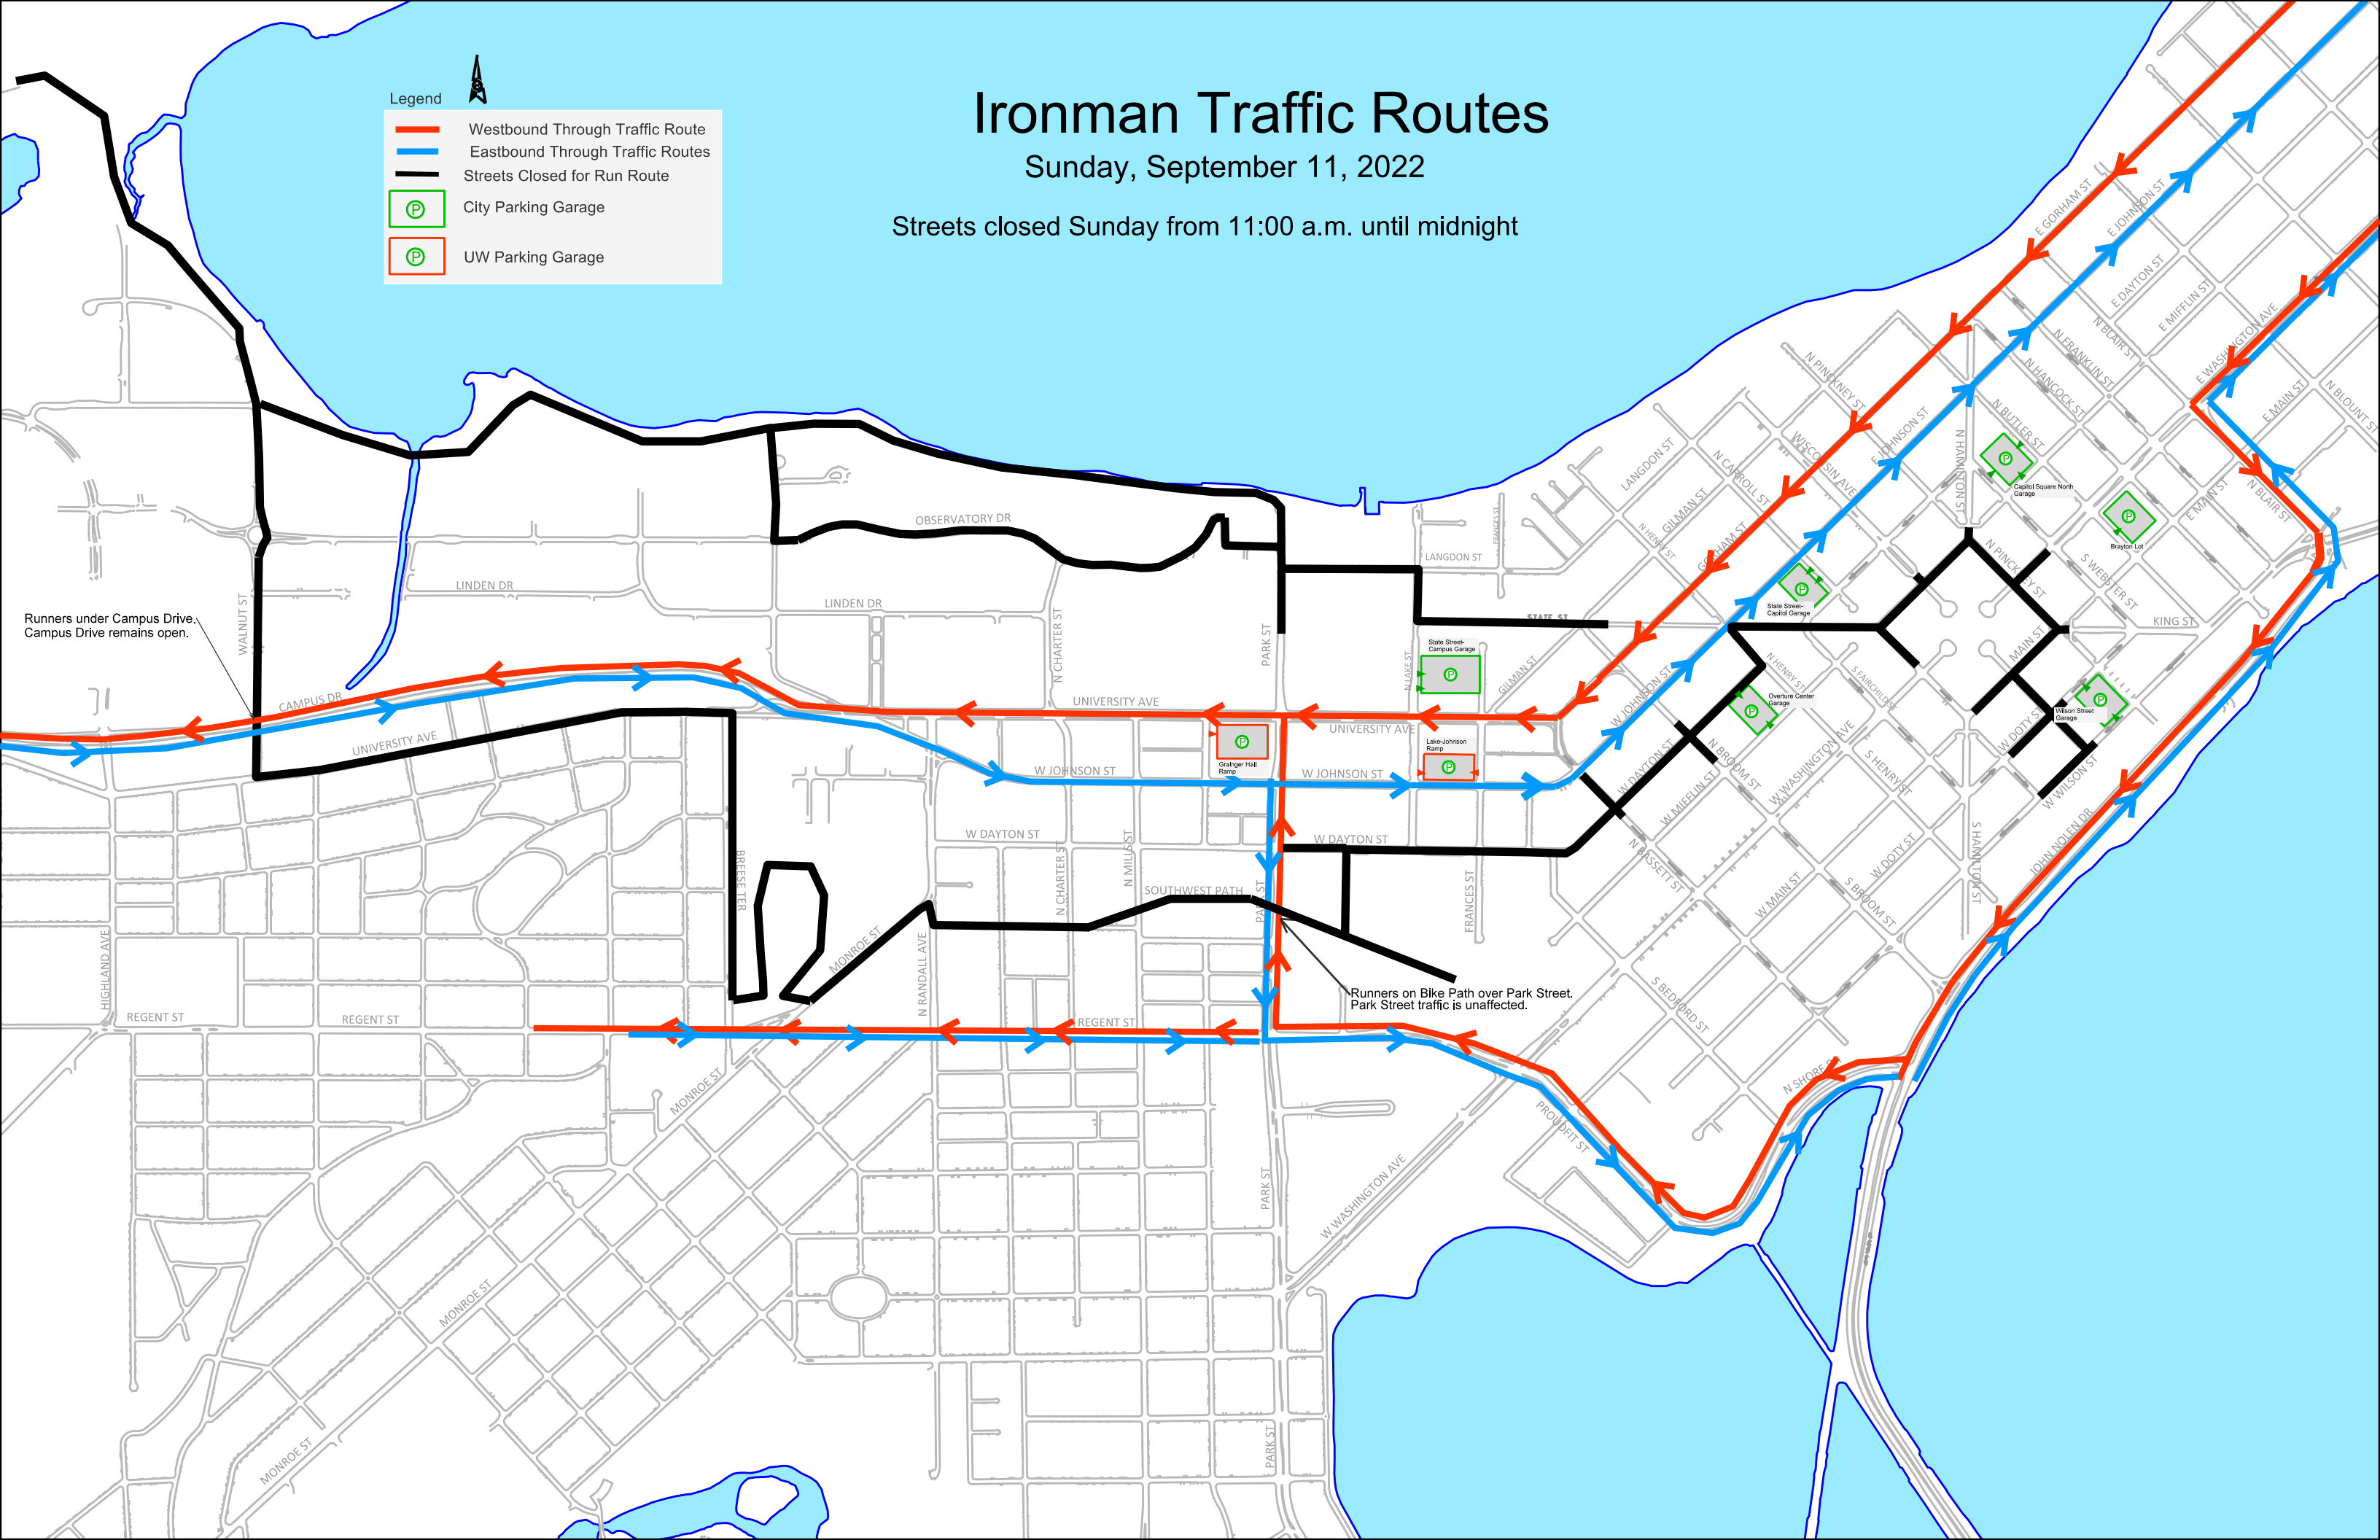

# Ironman Traffic Routes

Sunday, September 11, 2022

Streets closed Sunday from 11:00 a.m. until midnight

**Legend**

- Westbound Through Traffic Route
- Eastbound Through Traffic Routes
- Streets Closed for Run Route
- City Parking Garage
- UW Parking Garage

Runners under Campus Drive. Campus Drive remains open.

Runners on Bike Path over Park Street. Park Street traffic is unaffected.