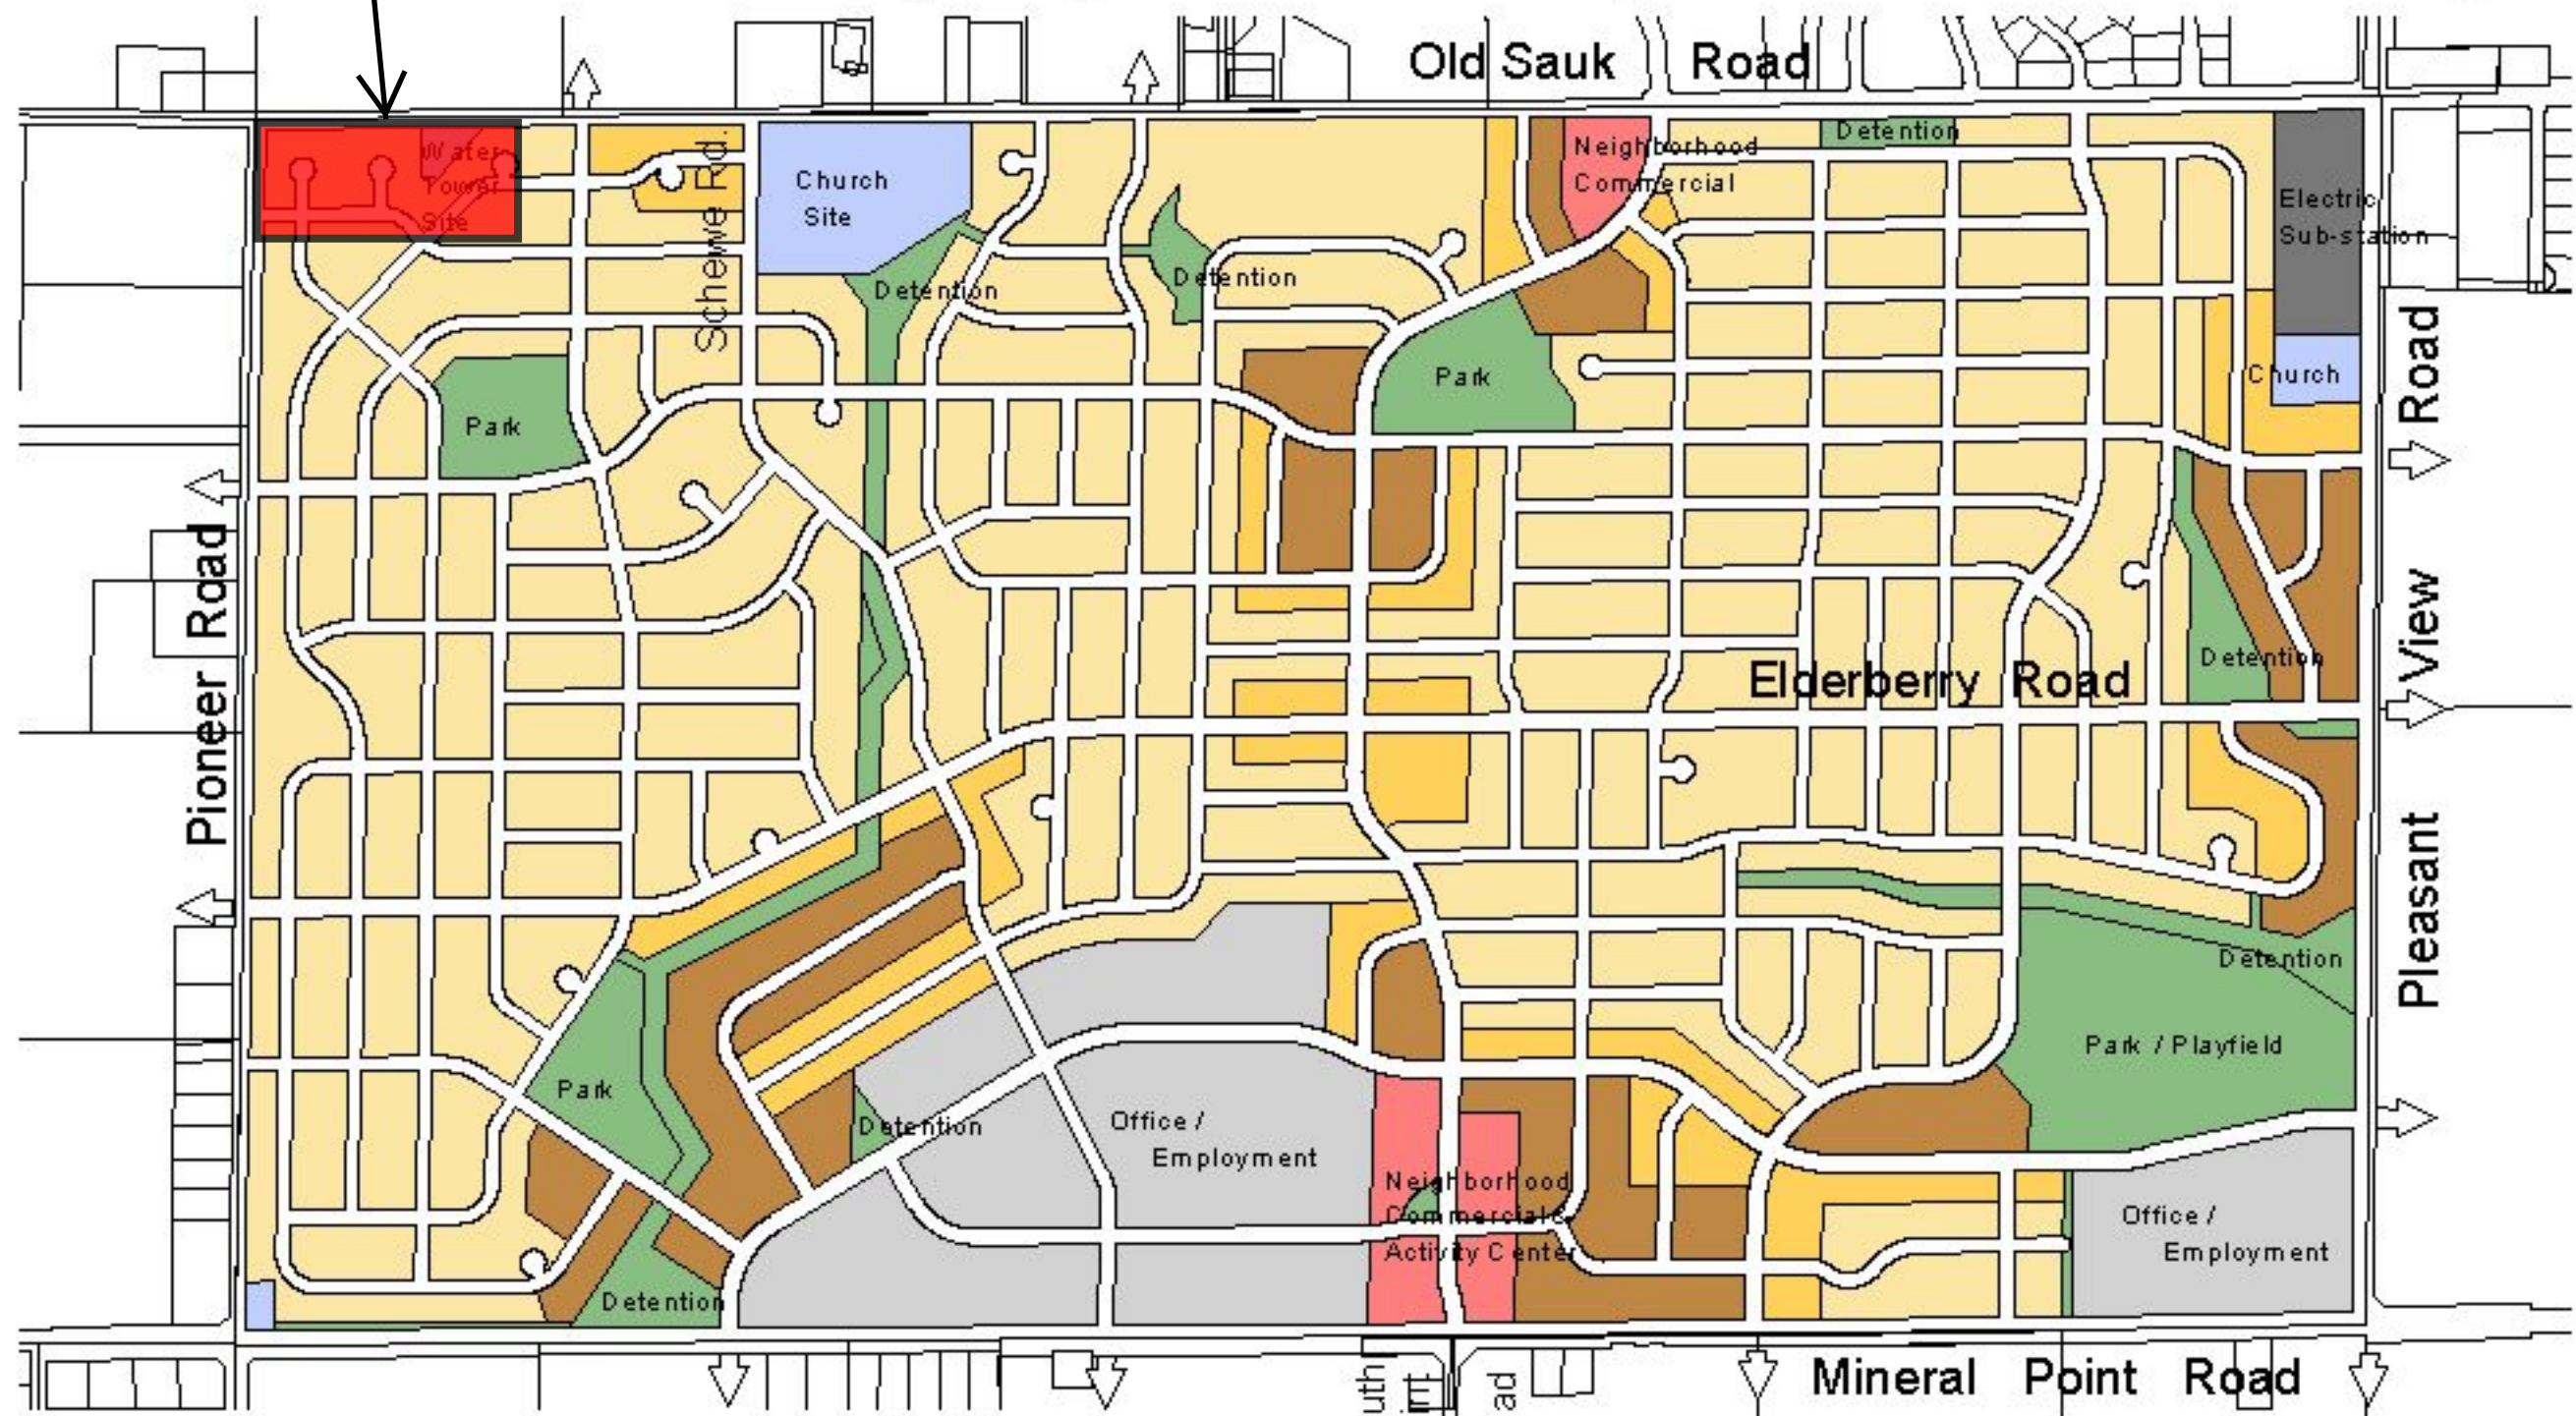

Land Use and Street Plan

Elderberry Neighborhood Development Plan

Map 6

WATER TOWER SITE

Legend:

Low-density res.	Activity center	Institutional
Low-med density	Office/Industrial	Park/drainage/open
Med density res.	Industrial	Street connection