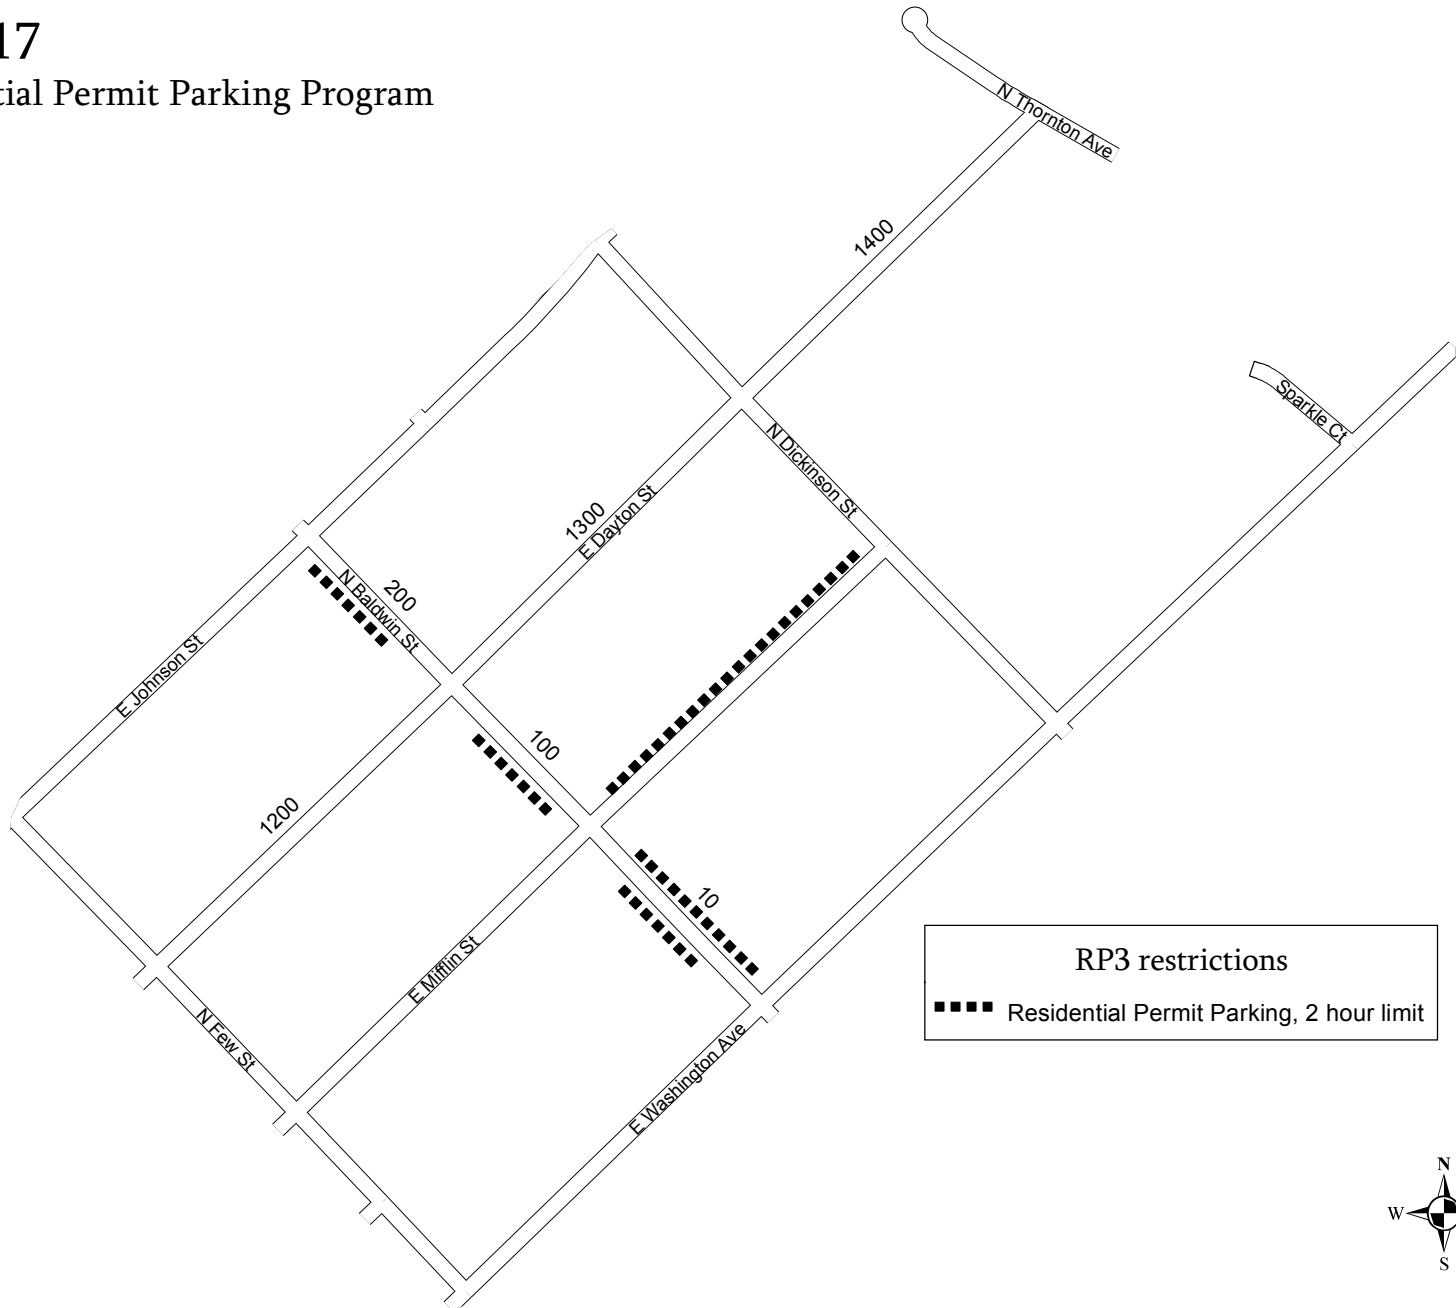

# Area 17

## Residential Permit Parking Program

Streets designated for Residential Permit Parking are indicated by the area number in the lower left corner of the parking signs.

Area Designation

RP3 restrictions  
 ■■■■ Residential Permit Parking, 2 hour limit

0 200 Feet

IMPORTANT: RP3 permit applies only when no other restrictions are in effect. Only blocks where RP3 parking is permitted are shown on this map. Additional restrictions exist that are not shown on this map. Parkers must comply with all posted parking restrictions. Parkers must verify parking restrictions by looking at street signs on the block where they wish to park. This map is provided for informational purposes only and should not be used to determine RP3 eligibility. For restriction and eligibility information visit [www.cityofmadison.com/parking-utility](http://www.cityofmadison.com/parking-utility).

Map date: 7/17/2017