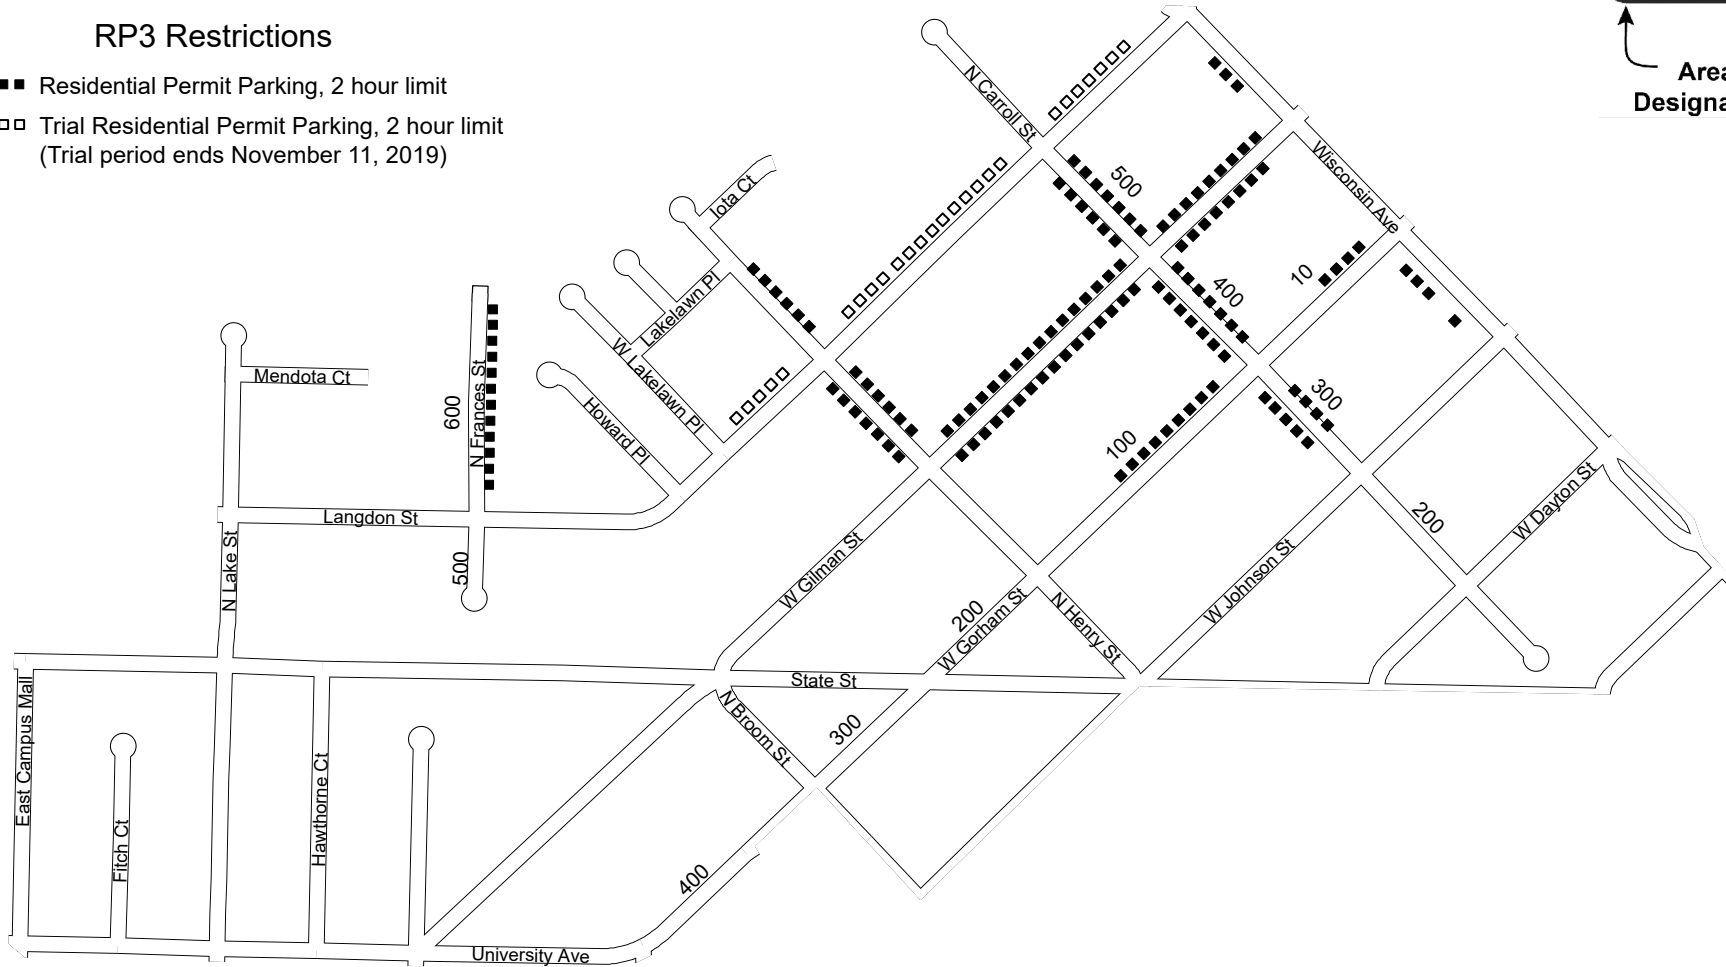

# Area 3 Residential Permit Parking Program

Streets designated for Residential Permit Parking are indicated by the area number in the lower left corner of the parking signs.

Area Designation

### RP3 Restrictions

- Residential Permit Parking, 2 hour limit
- Trial Residential Permit Parking, 2 hour limit  
(Trial period ends November 11, 2019)

**IMPORTANT:** RP3 permit applies only when no other restrictions are in effect. Only blocks where RP3 parking is permitted are shown on this map. Additional restrictions exist that are not shown on this map. Parkers must comply with all posted parking restrictions. Parkers must verify parking restrictions by looking at street signs on the block where they wish to park. This map is provided for informational purposes only and should not be used to determine RP3 eligibility. For restriction and eligibility information visit [www.cityofmadison.com/parking-utility](http://www.cityofmadison.com/parking-utility).

Map date: 8/12/2019