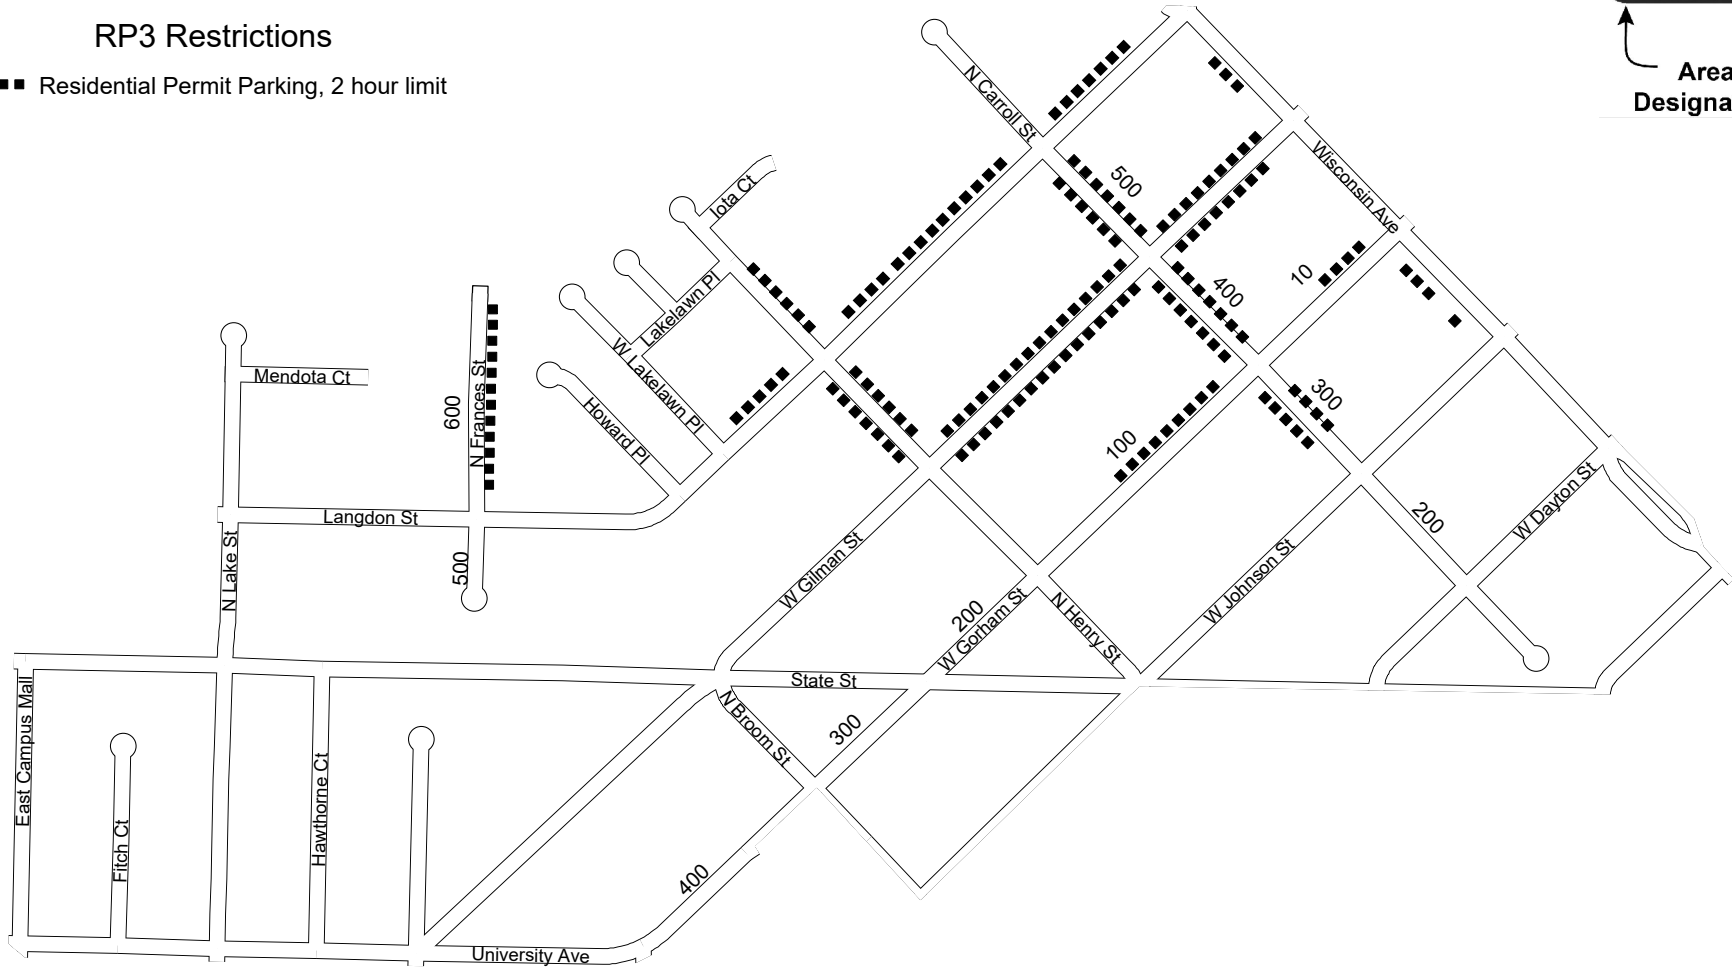

Area 3 Residential Permit Parking Program

Streets designated for Residential Permit Parking are indicated by the area number in the lower left corner of the parking signs.

Area Designation

RP3 Restrictions

■■■■ Residential Permit Parking, 2 hour limit

IMPORTANT: RP3 permit applies only when no other restrictions are in effect. Only blocks where RP3 parking is permitted are shown on this map. Additional restrictions exist that are not shown on this map. Parkers must comply with all posted parking restrictions. Parkers must verify parking restrictions by looking at street signs on the block where they wish to park. This map is provided for informational purposes only and should not be used to determine RP3 eligibility. For restriction and eligibility information visit www.cityofmadison.com/parking-utility.

Map date: 8/12/2019